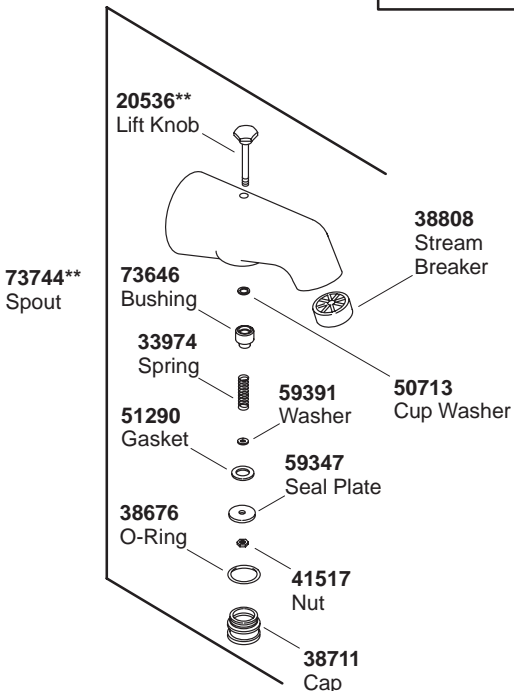

# KOHLER® SERVICE PARTS

## BODYSPA™ TABORET® WALL-MOUNT FAUCET KIT

K#	Rite-Temp Valve	Diverter Spout	Non-Diverter Spout
K-1098-**-AA		X	
K-1099-**-BA	X		X

\*\*Finish/color code must be specified when ordering.

\*\*Finish/color code must be specified when ordering.