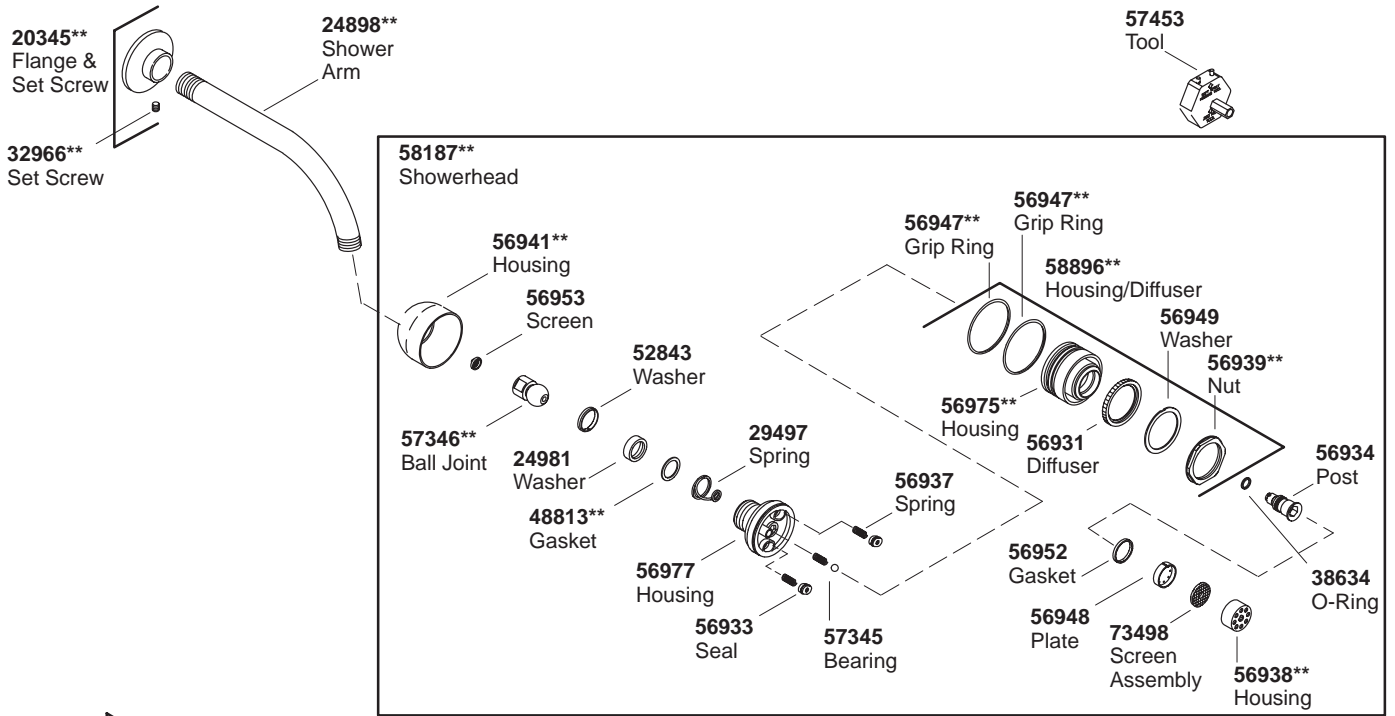

# KOHLER® SERVICE PARTS

## BODYSPA™ TABORET® WALL-MOUNT FAUCET KIT

K#	Rite-Temp Valve	Diverter Spout	Non-Diverter Spout
K-1098-**-AA		X	
K-1099-**-BA	X		X

\*\*Finish/color code must be specified when ordering.

\*\*Finish/color code must be specified when ordering.