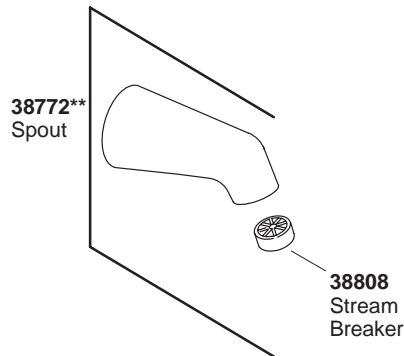

## BODYSPA™ TABORET® WALL-MOUNT FAUCET KIT

K#	Rite-Temp Valve	Diverter Spout	Non-Diverter Spout
K-1098-**-AA		X	
K-1099-**-BA	X		X

\*\*Finish/color code must be specified when ordering.

\*\*Finish/color code must be specified when ordering.