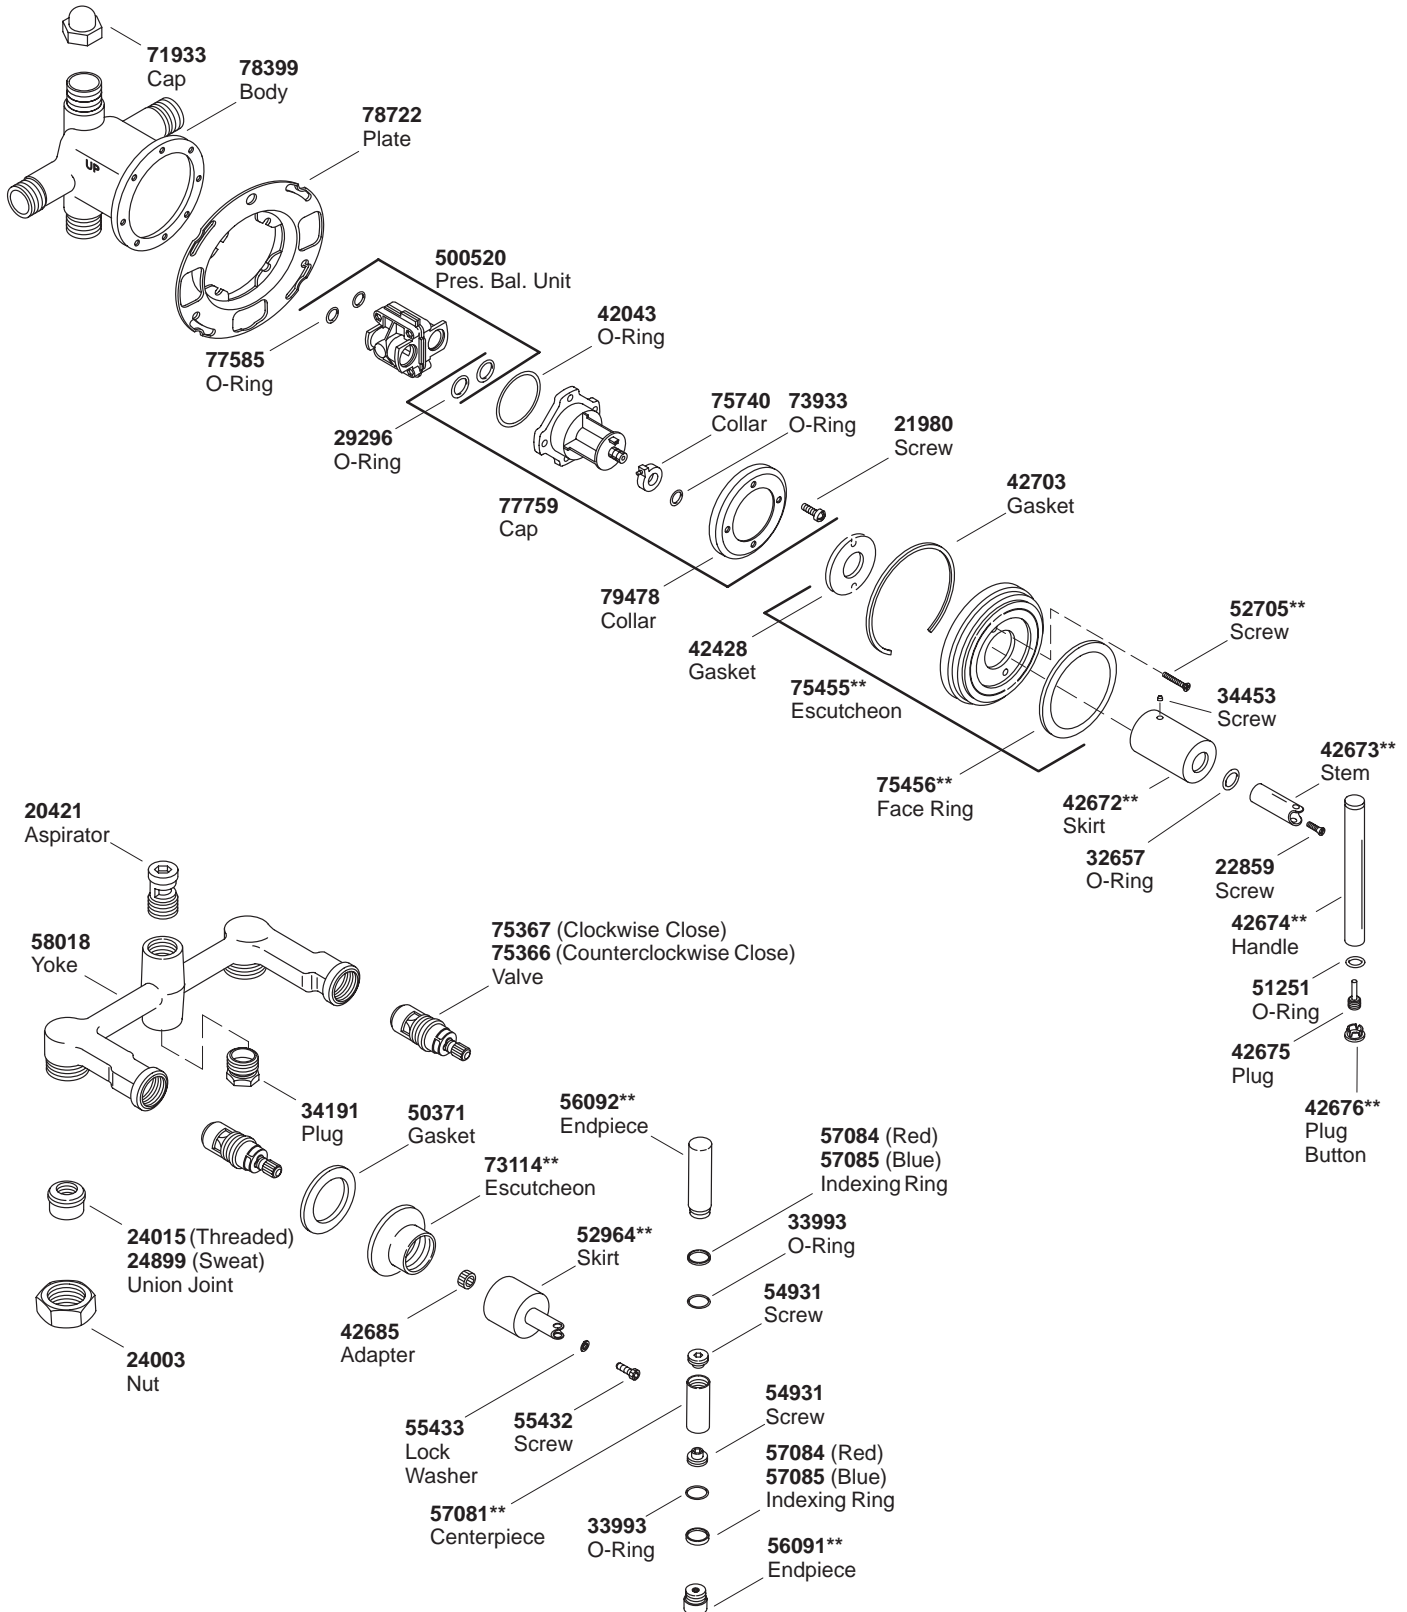

# KOHLER® SERVICE PARTS

## BODYSPA™ TABORET® WALL-MOUNT FAUCET KIT

K#	Rite-Temp Valve	Diverter Spout	Non-Diverter Spout
K-1098-**-AA		X	
K-1099-**-BA	X		X

\*\*Finish/color code must be specified when ordering.

\*\*Finish/color code must be specified when ordering.