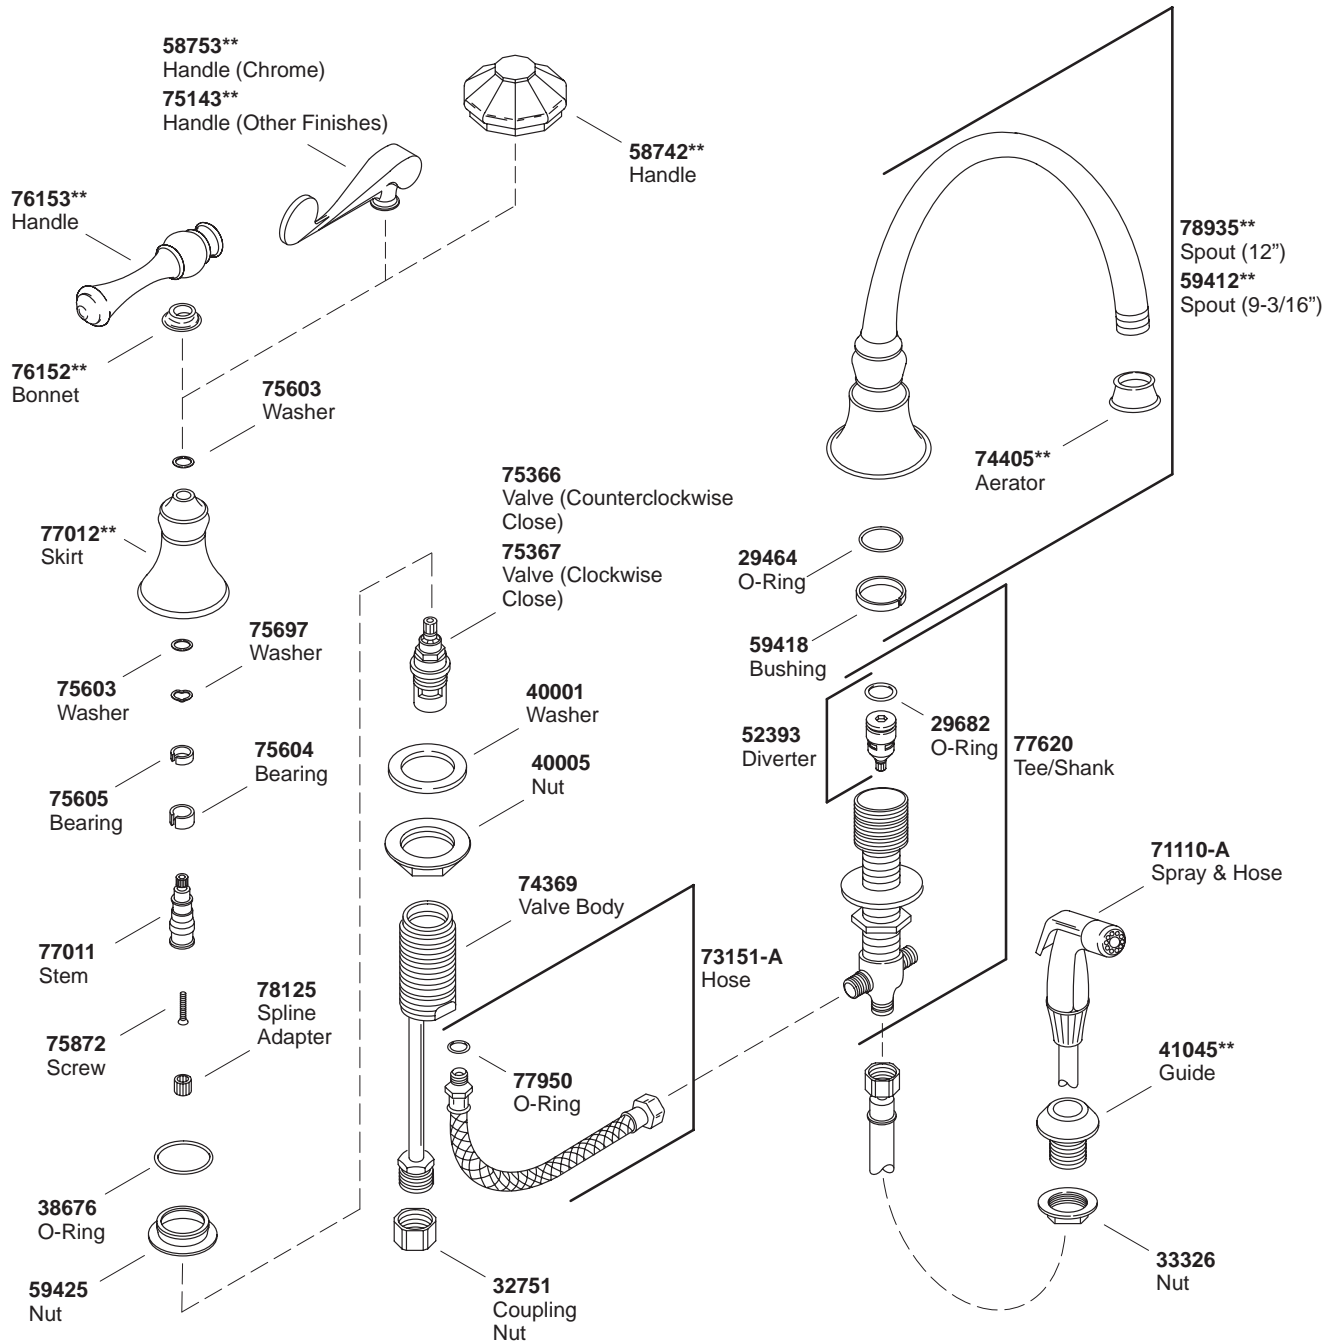

# KOHLER® SERVICE PARTS

## REVIVAL™ KITCHEN SINK FAUCET

K#	9-3/16" Swing Spout	12" Swing Spout	Scroll Lever Handle	Traditional Lever Handle	Dome Handle
K-16109-4-**-DB	X		X		
K-16109-4A-**-DB	X			X	
K-16109-8-**-DB	X				X
K-16111-4-**-DB		X	X		
K-16111-4A-**-DB		X		X	