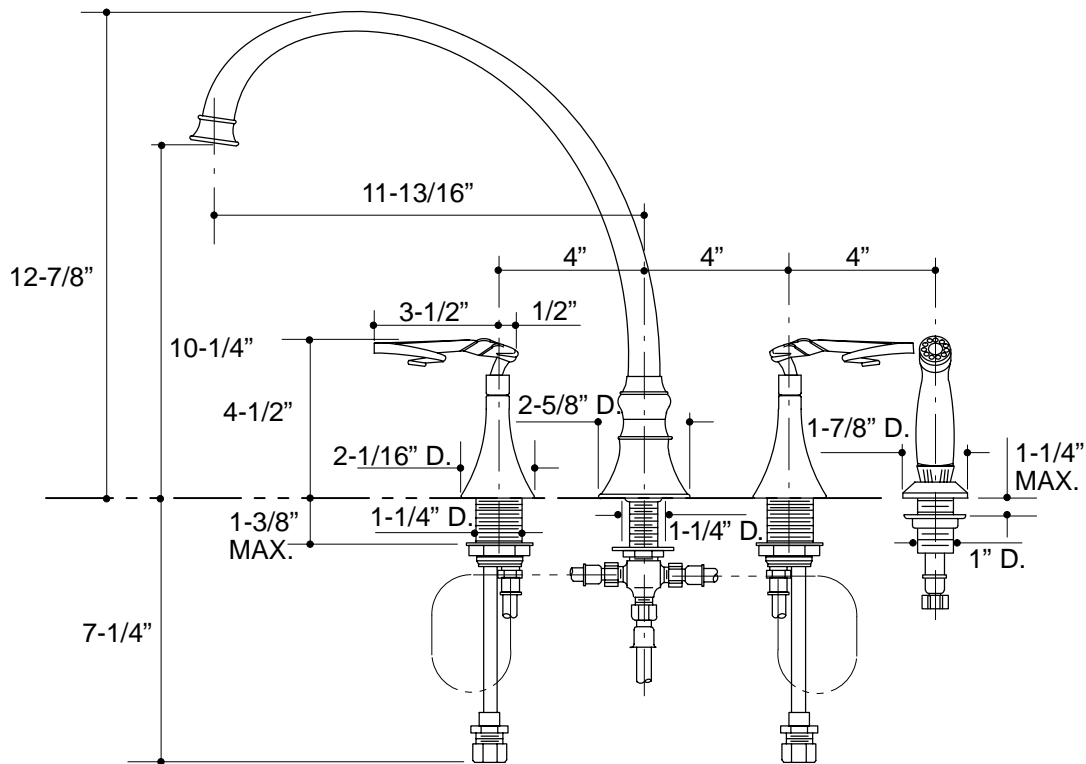

**Ordering Information**

Applicable faucet:	
With swirl handles	K-678-4W
<b>ADA</b> Lever handles are ADA compliant	

316

**K-678-4W** Finial Art Kitchen Sink Faucet  
 116753-1-AA (-)

**NOTES:**