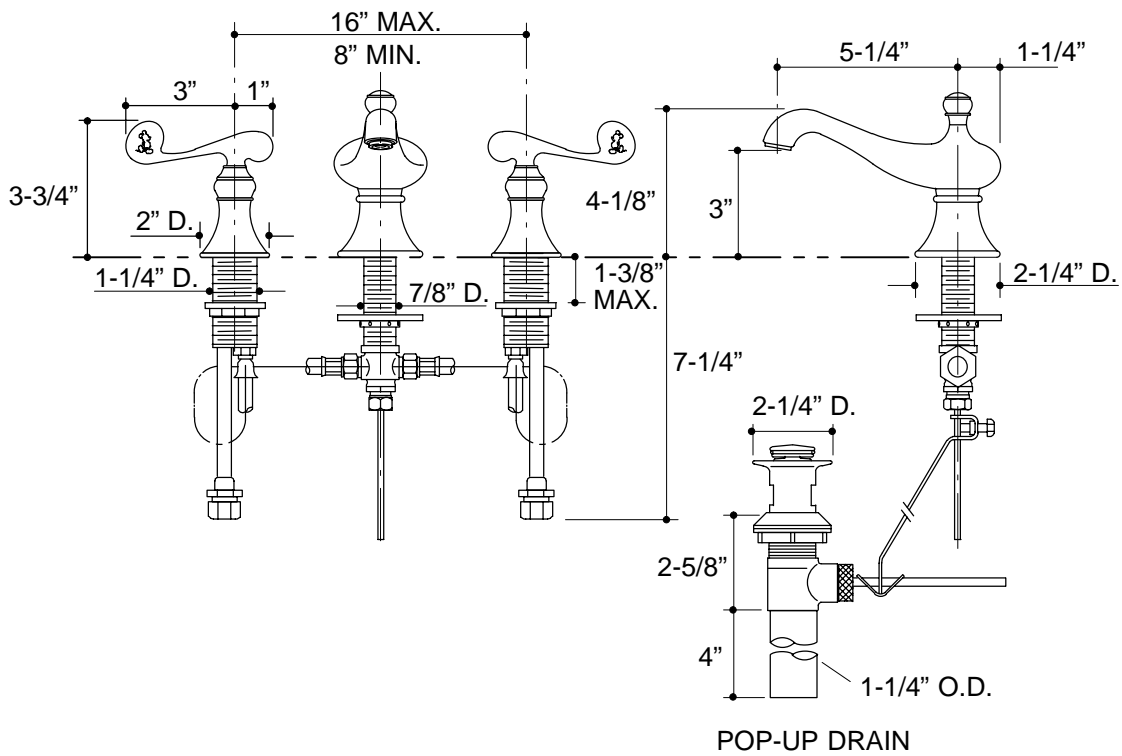

**LAVATORY FAUCET  
K-16102-4D**

**FEATURES**

- Brass construction
- Flexible connections
- Brass valve bodies
- Quarter-turn washerless ceramic disc valves
- 5-1/4" spout
- 2.0 gallons per minute
- Pop-up drain with lift rod and tailpiece
- ©Disney scroll lever handles

**SPECIFIED MODEL:**

Model	Description	<input type="checkbox"/> CP	<input type="checkbox"/> PB
K-16102-4D	Revival Widespread Lavatory Faucet	<input type="checkbox"/>	<input type="checkbox"/>

**PRODUCT SPECIFICATION:**

Two-handle widespread lavatory faucet shall be of brass construction. Faucet shall feature brass valve bodies. Faucet shall feature quarter-turn washerless ceramic disc valves, assuring positive handle stop positioning. Product shall include flexible connections, 5-1/4" spout, pop-up drain with lift rod and tailpiece, and ©Disney scroll lever handles. Faucet shall be Kohler Model K-16102-4D-\_\_\_\_\_.