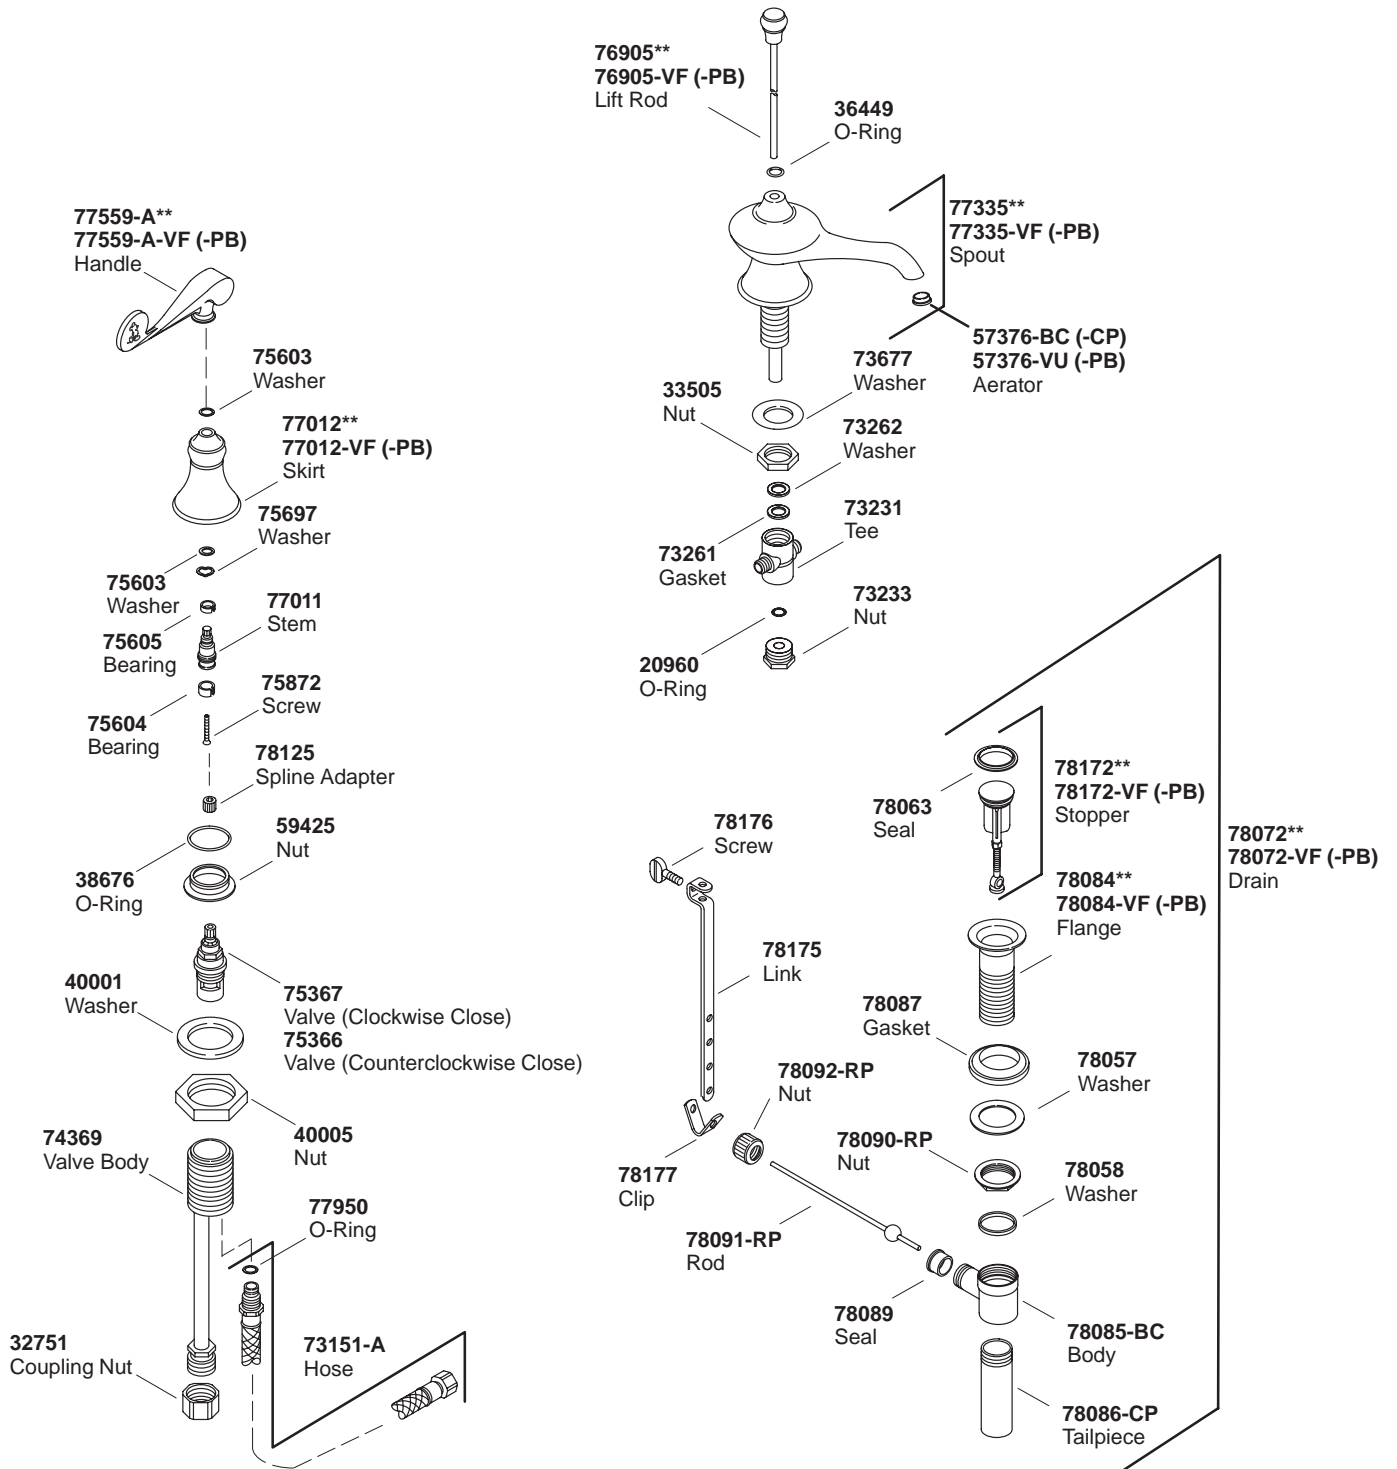

KOHLER® SERVICE PARTS

REVIVAL™ WIDESPREAD LAVATORY FAUCETS

K#
K-16102-4D-**-DB

**Finish/color code must be specified when ordering.