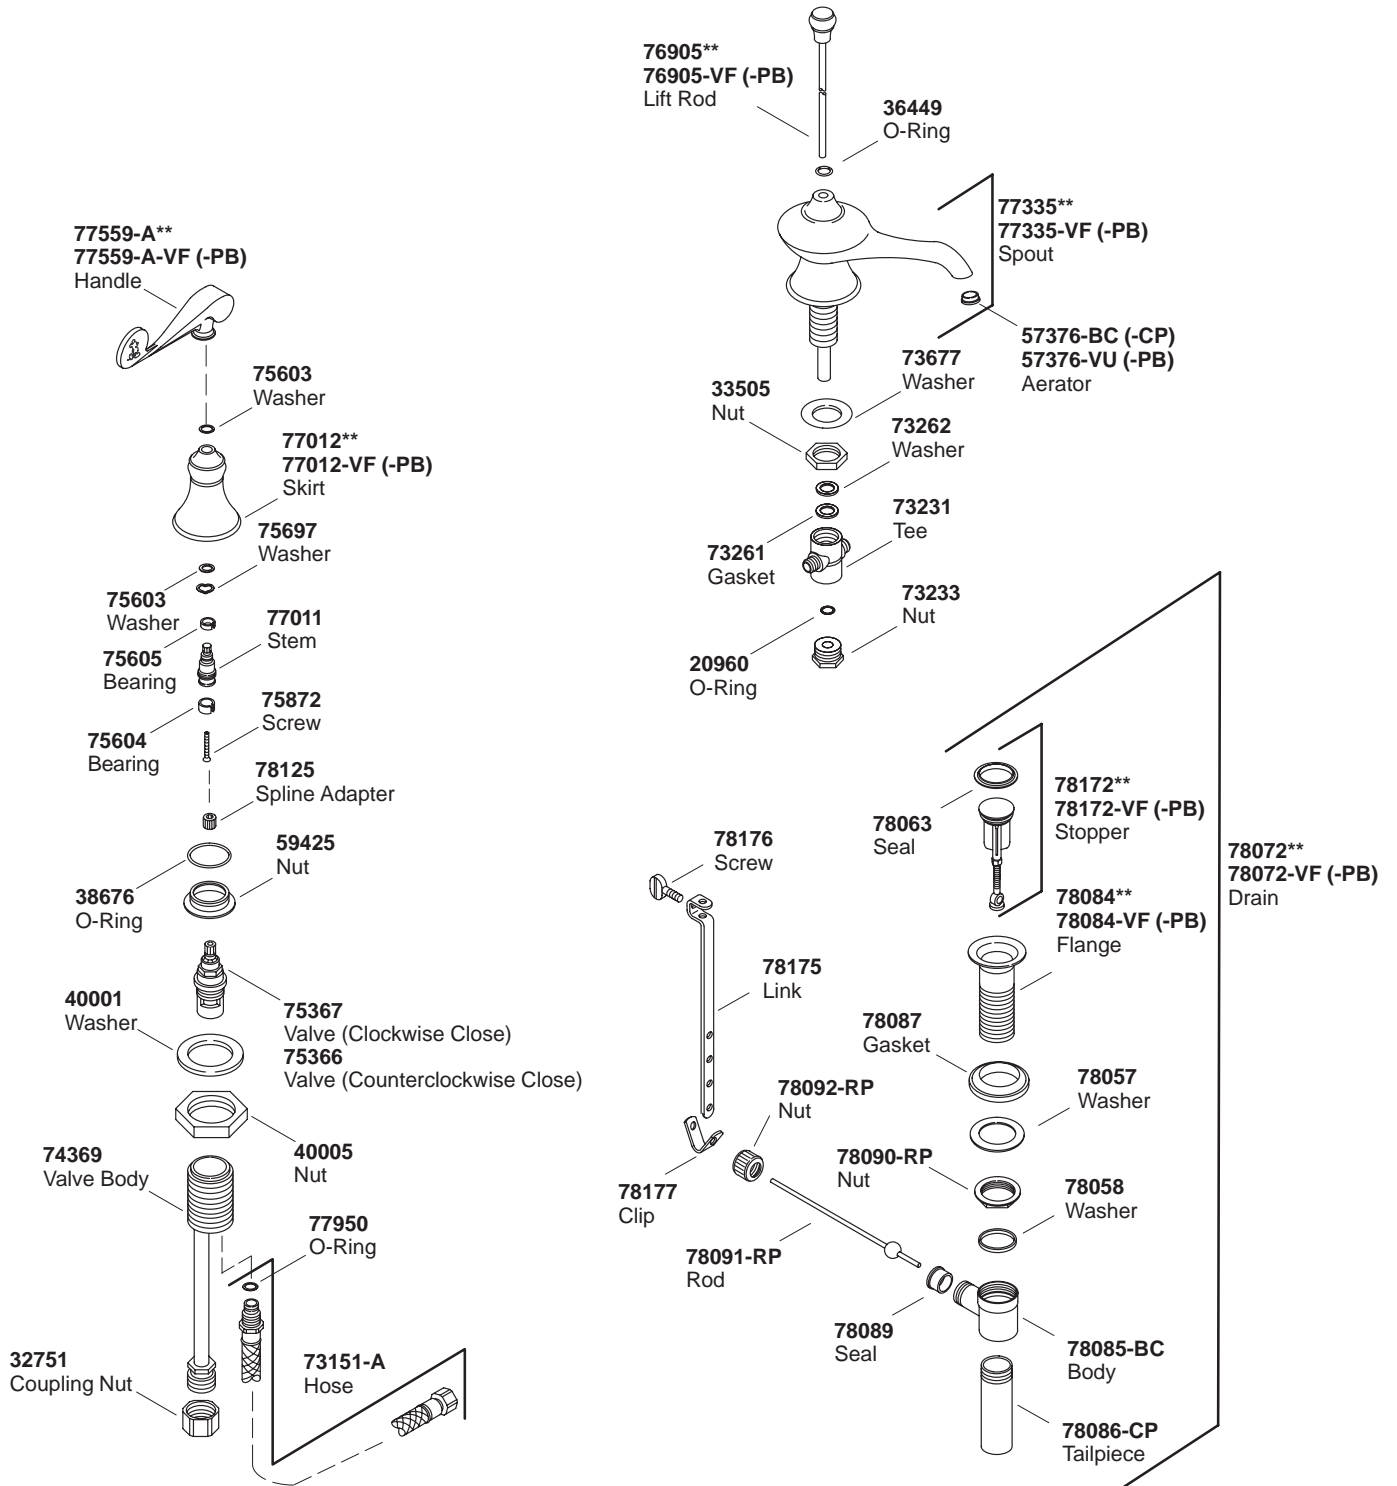

KOHLER® SERVICE PARTS

REVIVAL™ WIDESPREAD LAVATORY FAUCETS

K#
K-16102-4D-**-DB

**Finish/color code must be specified when ordering.