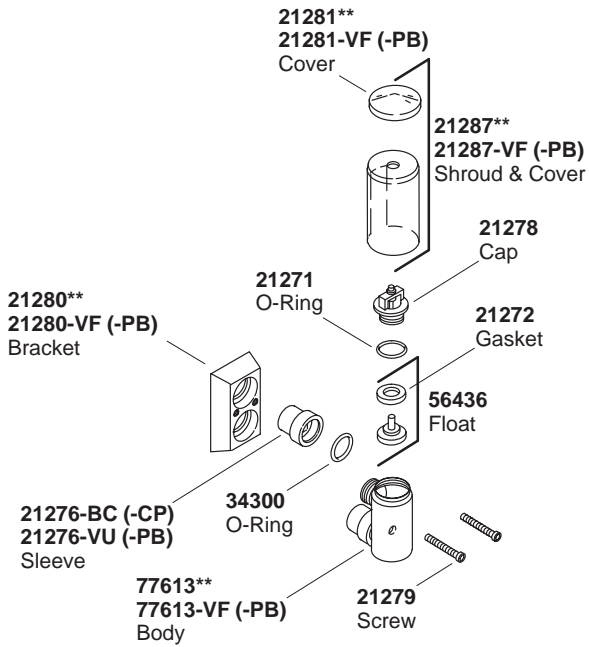

**KOHLER**<sup>®</sup>  
SERVICE PARTS

VACUUM BREAKER

K#
K-13056-**-DB

\*\*Finish/color code must be specified when ordering.