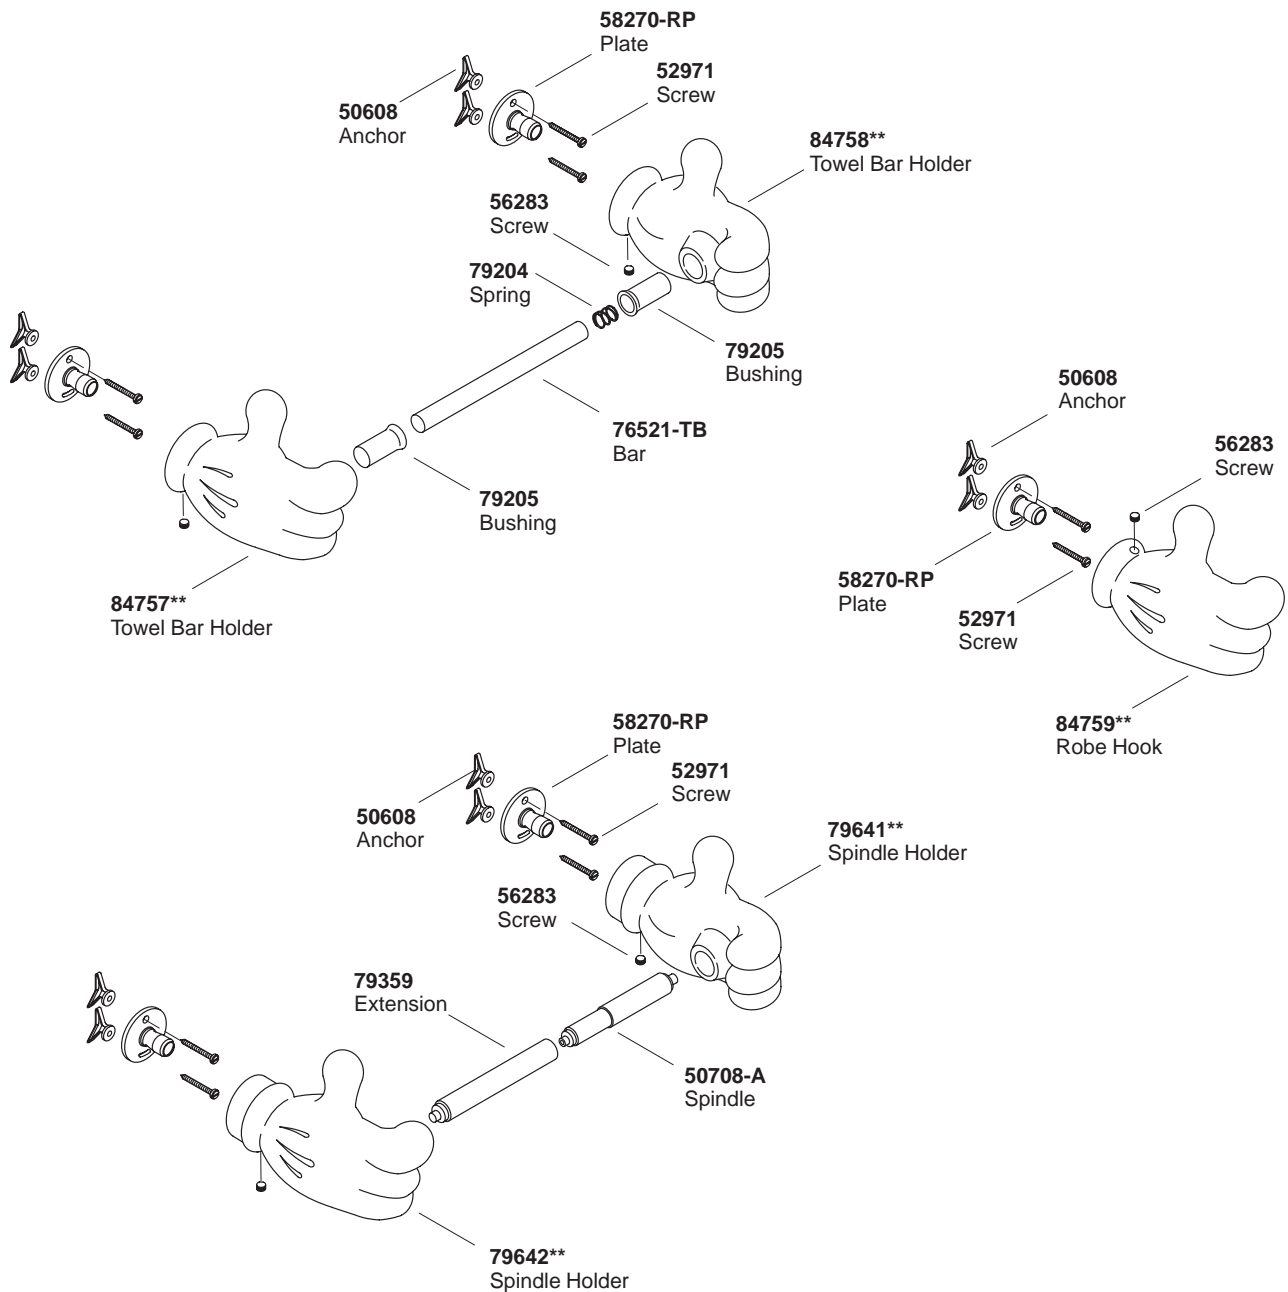

# KOHLER<sup>®</sup> SERVICE PARTS

## ACCESSORIES

K#	Towel Bar	Robe Hook	Paper Towel Holder
K-10520-**-AA	X		
K-10521-**-AA		X	
K-10523-**-AA			X

\*\*Finish/color code must be specified when ordering.