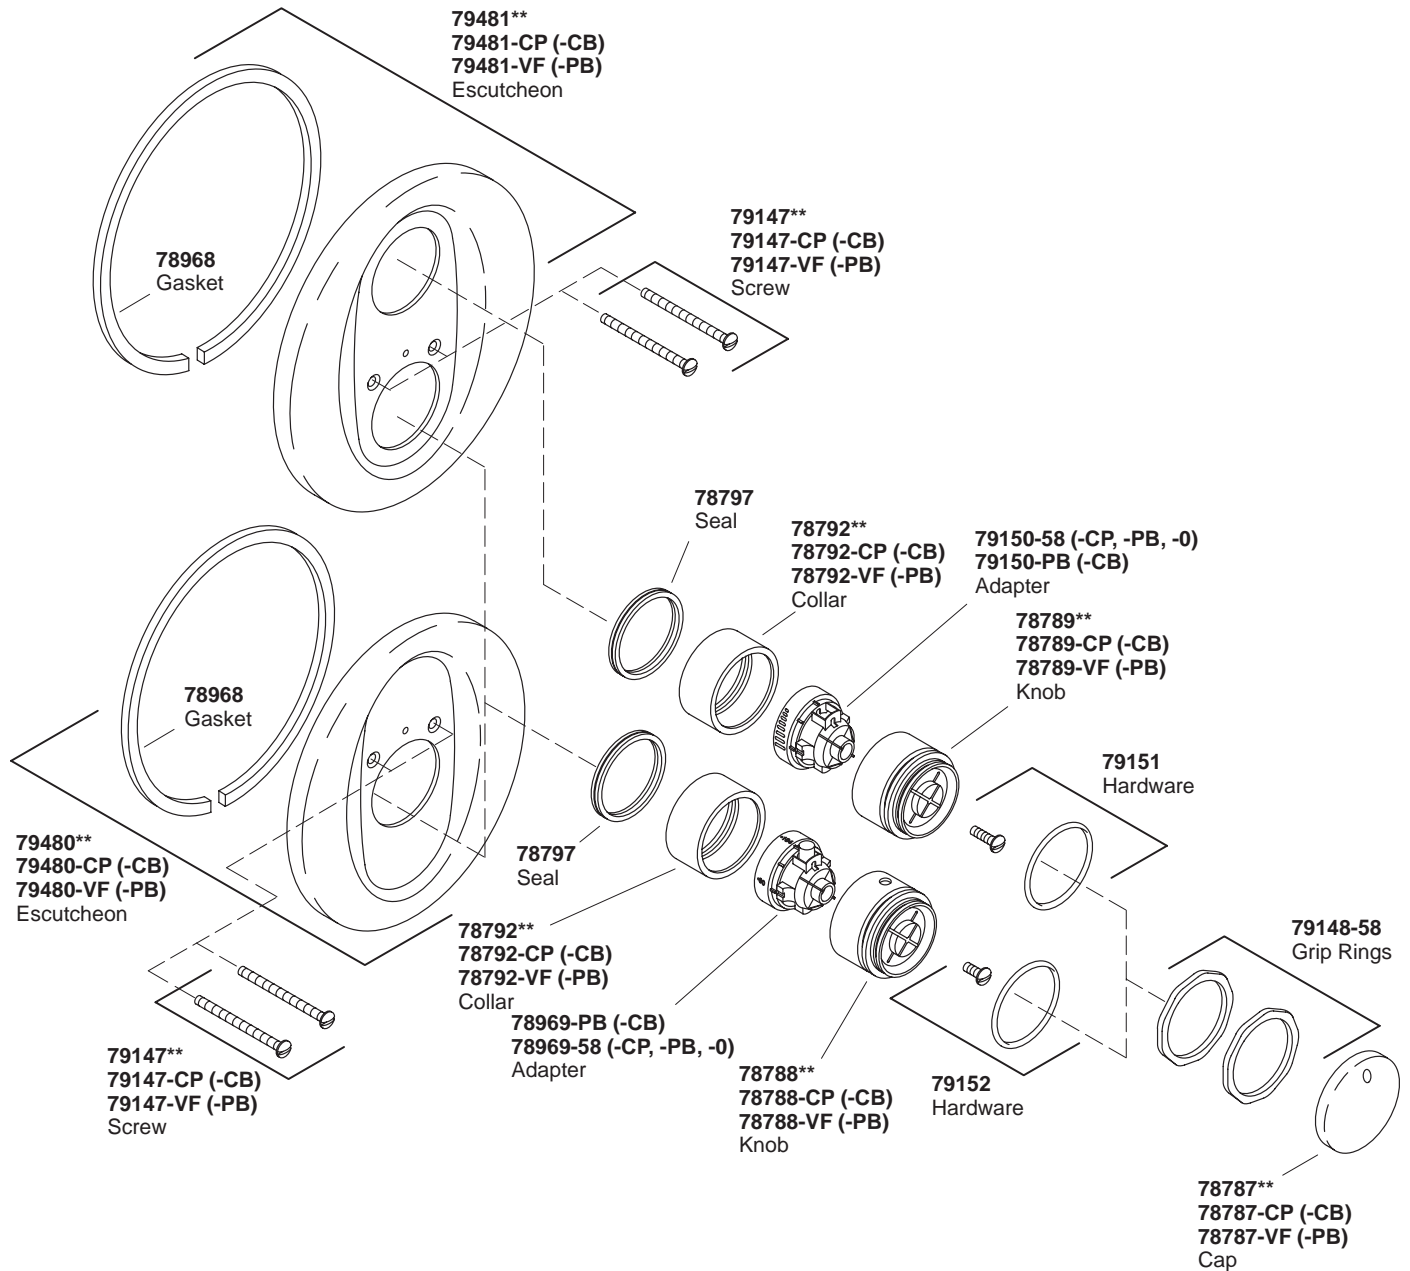

# KOHLER® SERVICE PARTS

## MASTERSHOWER™ THERMOSTATIC MIXER TRIM

K#	With Volume Control	Less Volume Control
K-T9493-7-**-AA	X	
K-T9494-7-**-AA		X

\*\*Finish/color code must be specified when ordering.