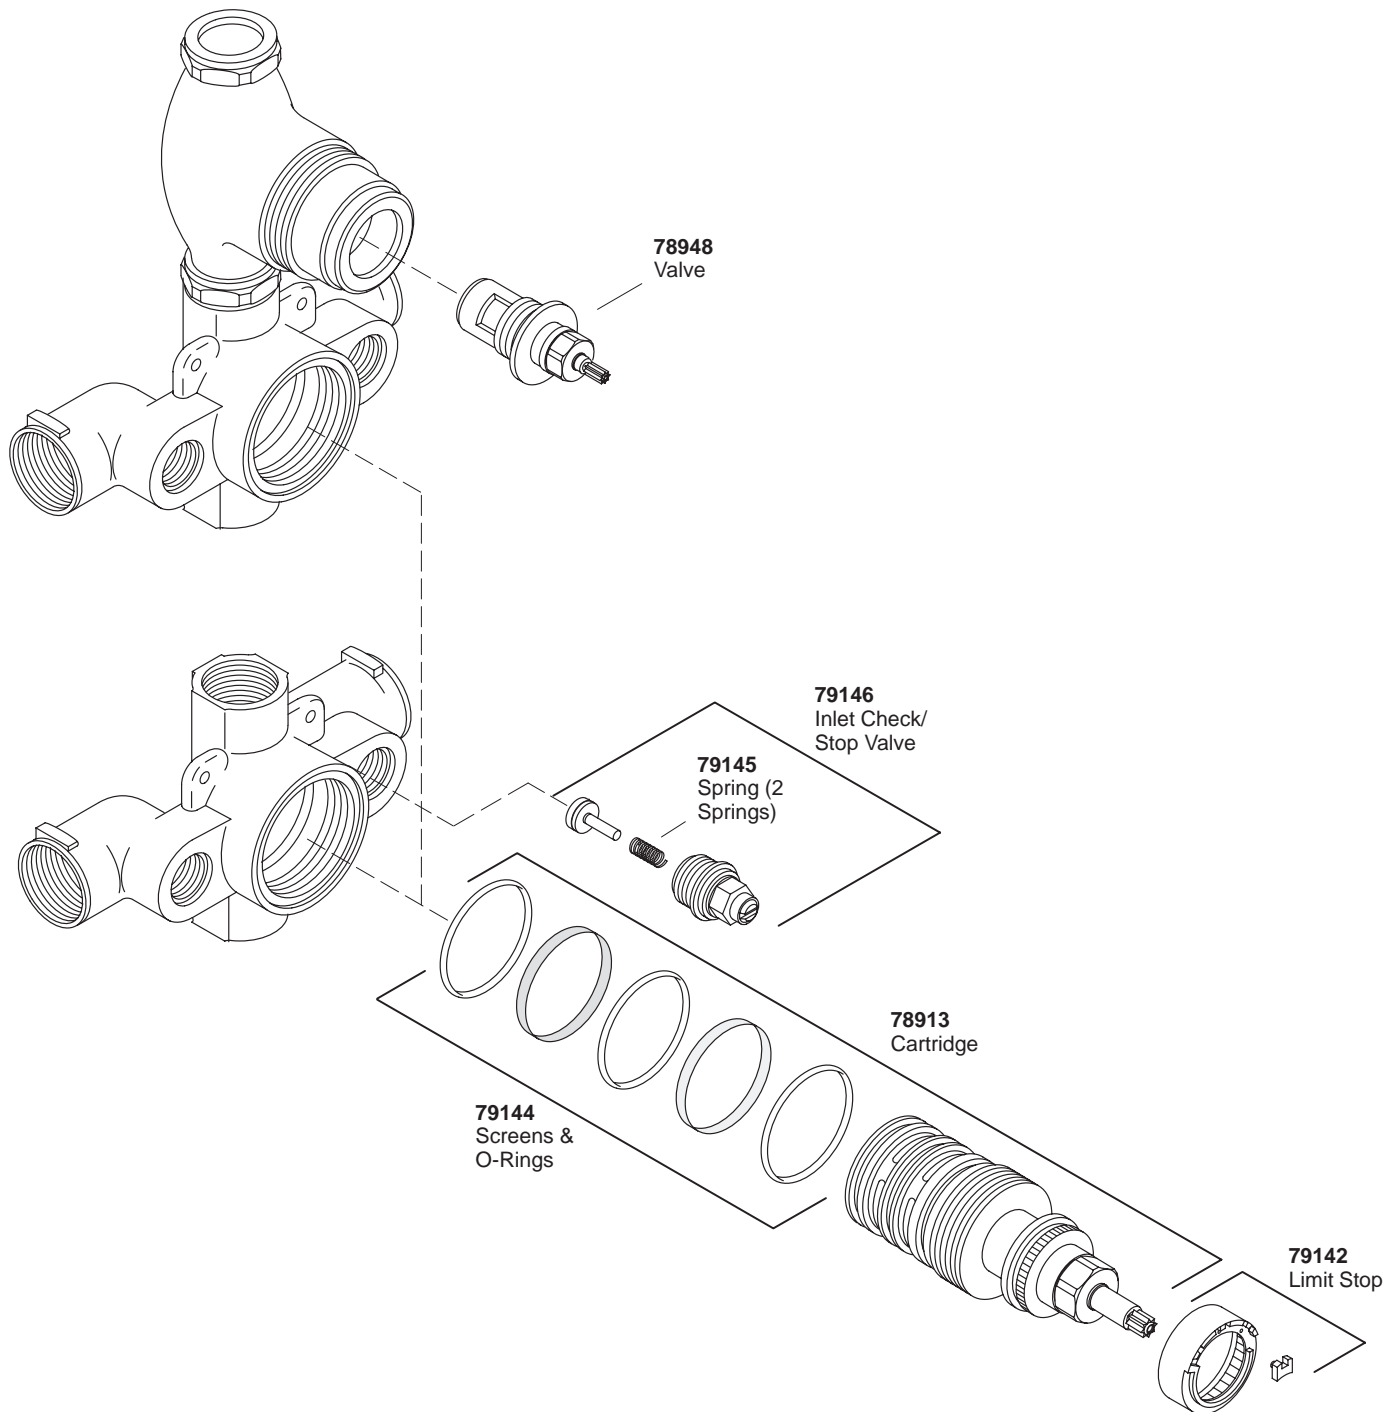

# KOHLER<sup>®</sup> SERVICE PARTS

## MASTERSHOWER™ 3/4" THERMOSTATIC MIXER

K#	Less Volume Control	With Volume Control
K-400-K-NA-AA	X	
K-401-K-NA-AA		X

**\*\*Finish/color code must be specified when ordering.**