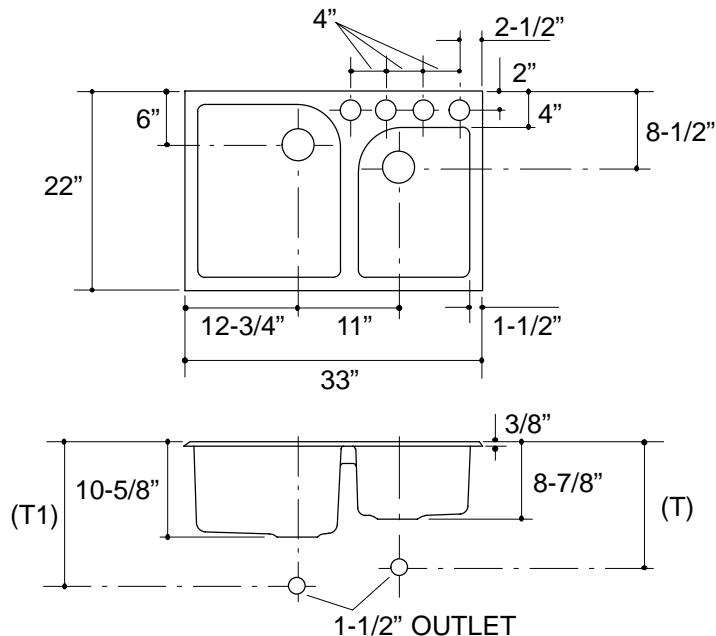

Ordering Information

Applicable product:		
Four-hole sink	K-5931-4U	shown
Accessories/hardware:		
Bottom basin rack	K-6001	optional
Wire rinse basket	K-6521	optional

Product Information

Fixture*:		basin area	water depth
Sink, small		12" x 17"	7-3/4"
Sink, large		16" x 19"	9-3/4"
Outlet	3-5/8" D.		
Faucet holes	2-3/8" D.		

* Approximate measurements for comparison only.

Included Components:

Cutout template	116808-7
-----------------	----------

Installation Notes

Refer to installation instructions included with fixture before beginning installation.

Roughing-In Notes

Fixture dimensions are nominal and conform to tolerances in ASME/ANSI Standard A112.19.1M.

(T) Drain typically 14".

(T1) Drain typically 16".

.75<116