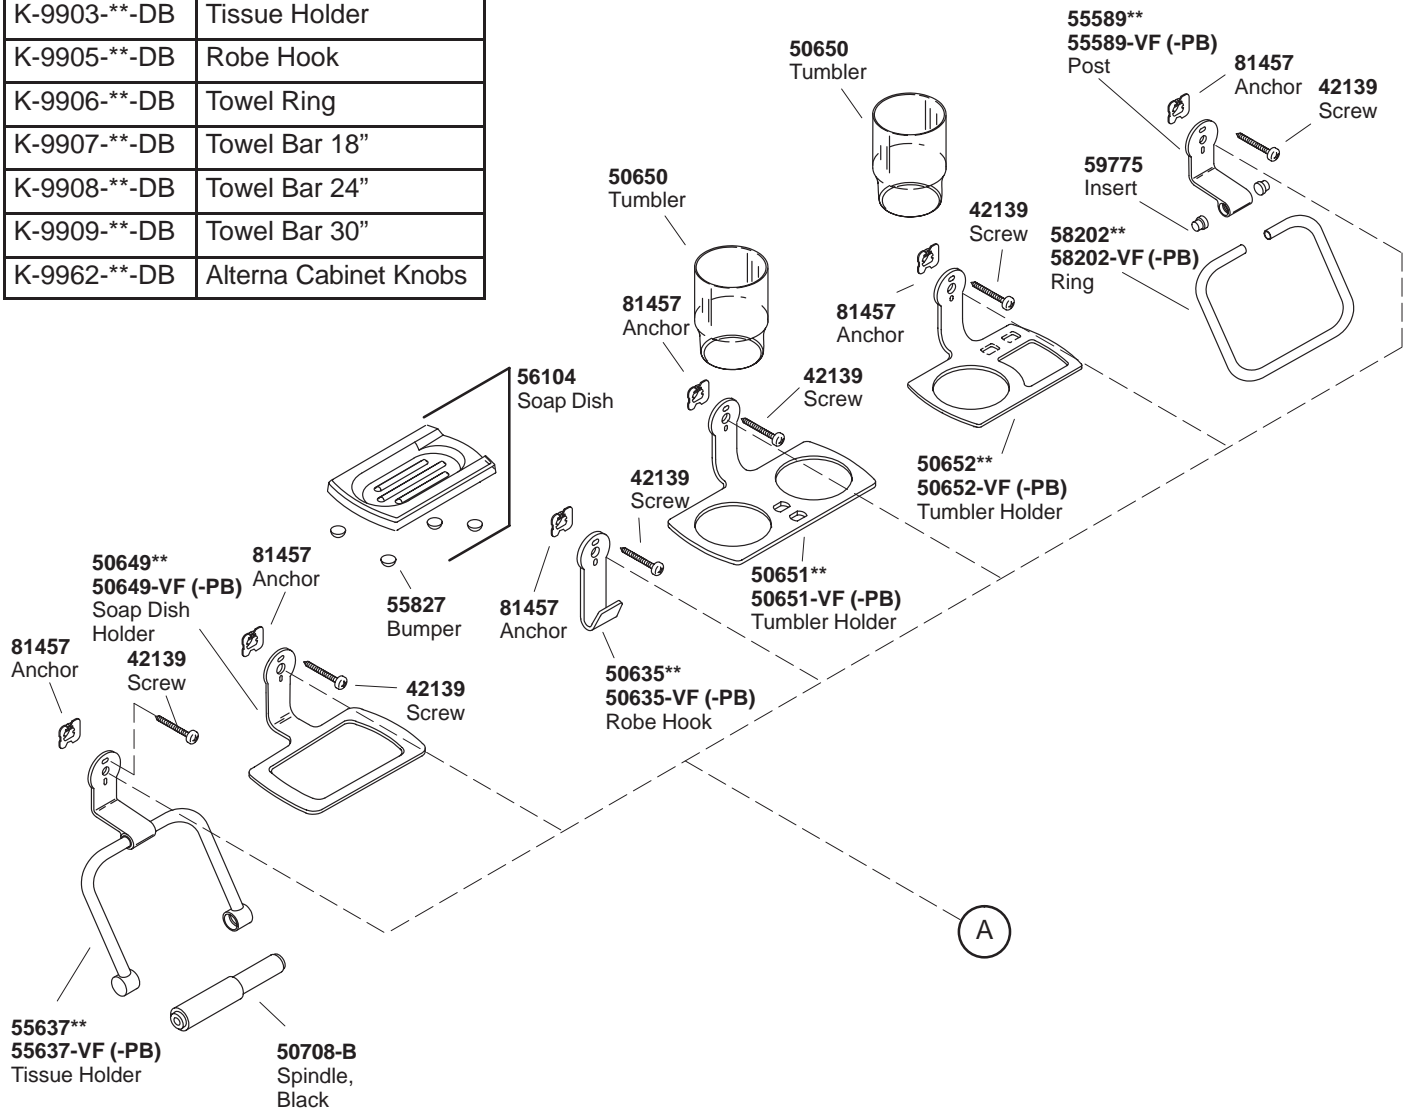

KOHLER[®] SERVICE PARTS

ALTERNA™ / CIRRUS™
ACCESSORIES

K#	
K-9893-**-DB	Cirrus Trim Kit
K-9895-**-DB	Alterna Trim Kit
K-9899-**-DB	Glass Shelf
K-9900-**-DB	Tumbler and Toothbrush Holder
K-9901-**-DB	Tumbler Holder
K-9902-**-DB	Soap Dish
K-9903-**-DB	Tissue Holder
K-9905-**-DB	Robe Hook
K-9906-**-DB	Towel Ring
K-9907-**-DB	Towel Bar 18"
K-9908-**-DB	Towel Bar 24"
K-9909-**-DB	Towel Bar 30"
K-9962-**-DB	Alterna Cabinet Knobs

**Finish/color code must be specified when ordering.

**Finish/color code must be specified when ordering.