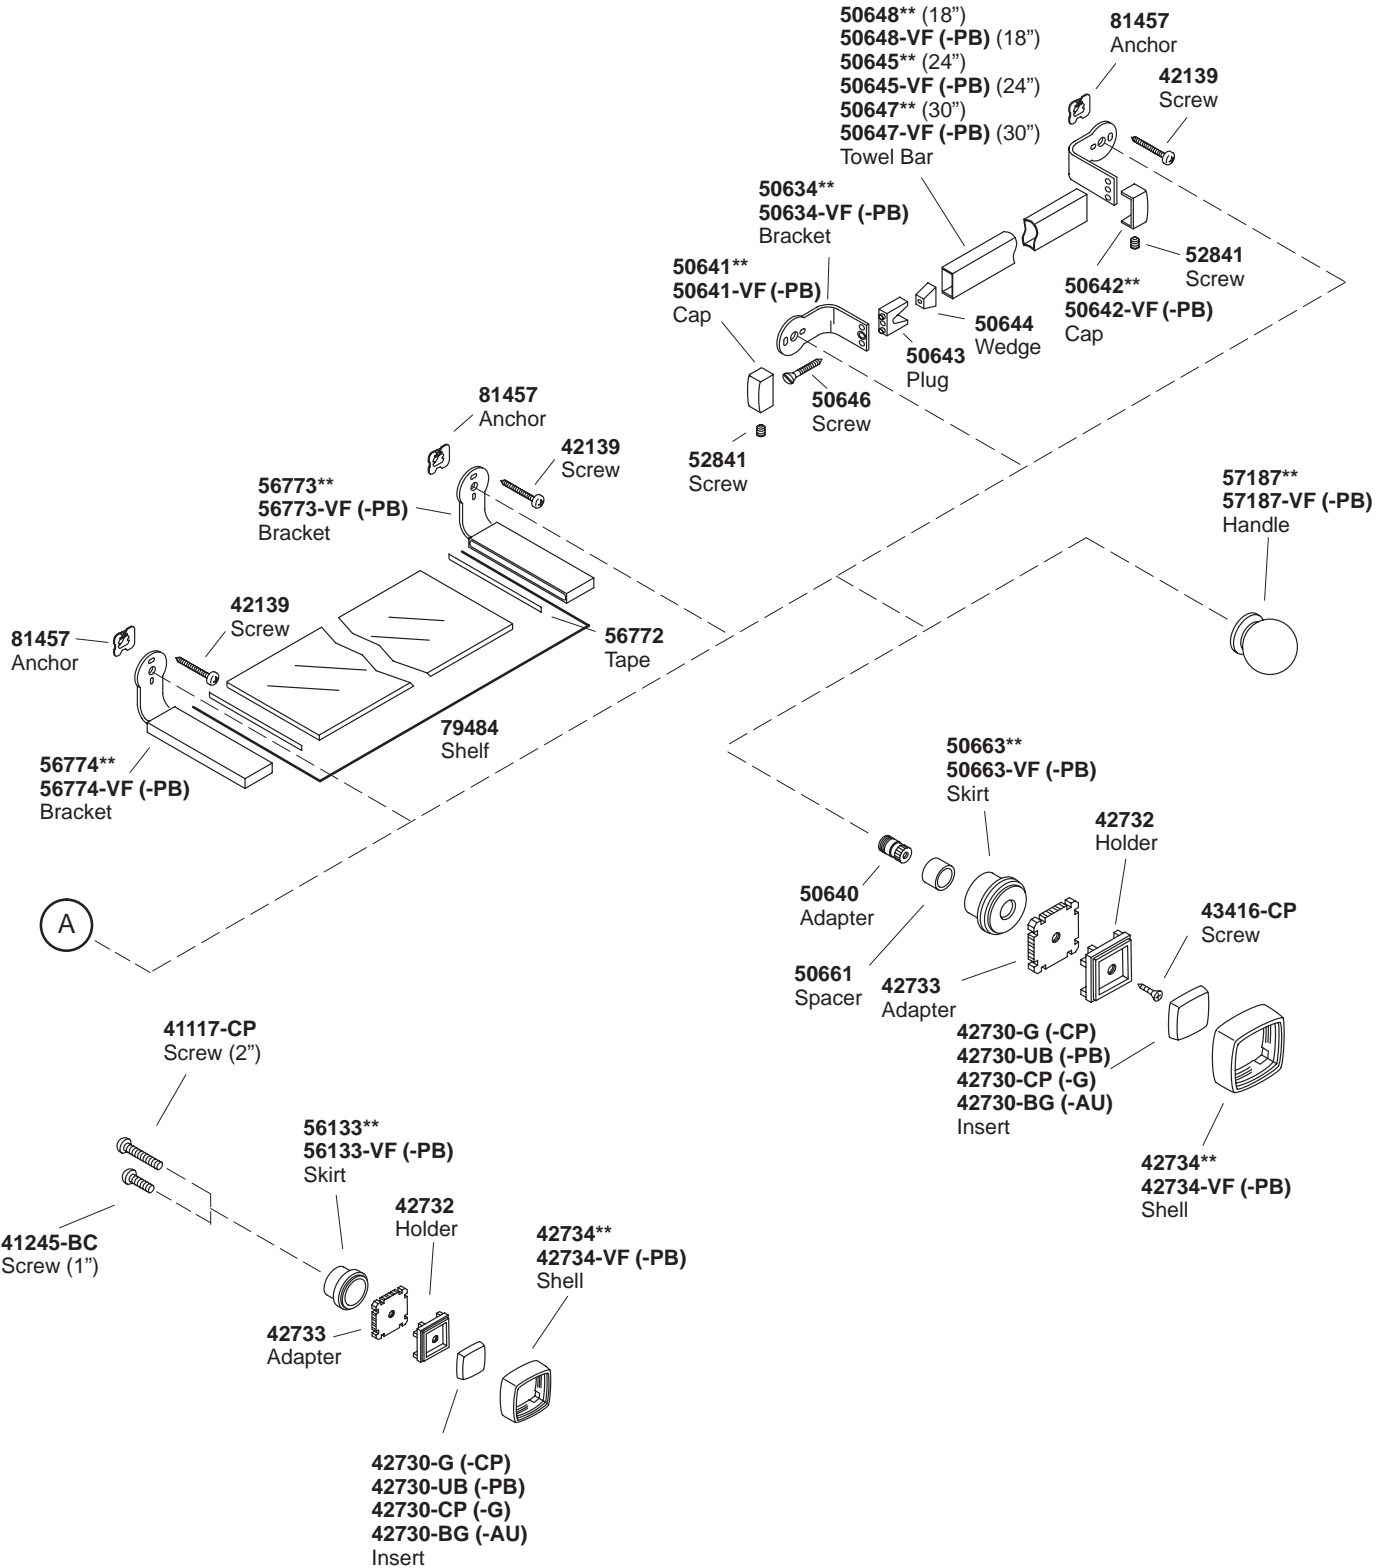

KOHLER[®] SERVICE PARTS

ALTERNA™ / CIRRUS™
ACCESSORIES

K#	
K-9893-**-DB	Cirrus Trim Kit
K-9895-**-DB	Alterna Trim Kit
K-9899-**-DB	Glass Shelf
K-9900-**-DB	Tumbler and Toothbrush Holder
K-9901-**-DB	Tumbler Holder
K-9902-**-DB	Soap Dish
K-9903-**-DB	Tissue Holder
K-9905-**-DB	Robe Hook
K-9906-**-DB	Towel Ring
K-9907-**-DB	Towel Bar 18"
K-9908-**-DB	Towel Bar 24"
K-9909-**-DB	Towel Bar 30"
K-9962-**-DB	Alterna Cabinet Knobs

**Finish/color code must be specified when ordering.

**Finish/color code must be specified when ordering.