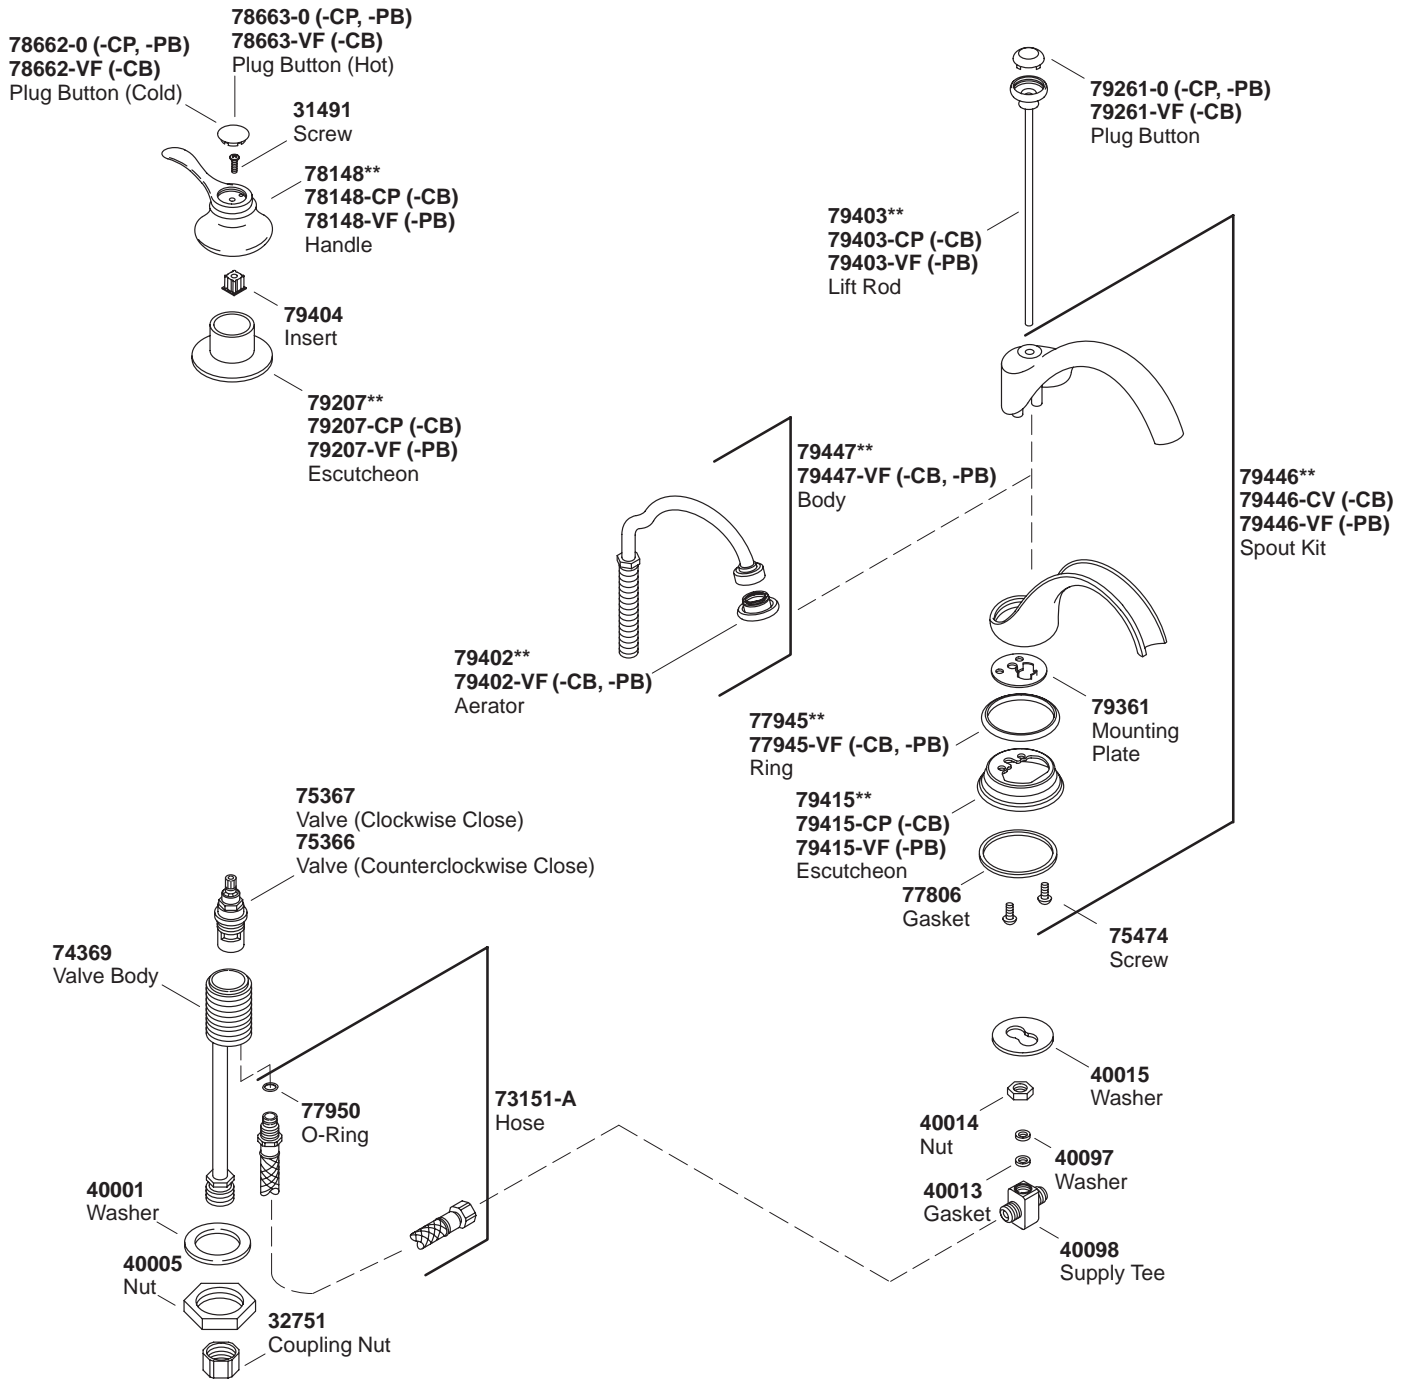

KOHLER® SERVICE PARTS

FAIRFAX™ WIDESPREAD LAVATORY FAUCET

K#
K-12265-4-**-DB
K-P12265-4-**-DB

**Finish/color code must be specified when ordering.

**Finish/color code must be specified when ordering.