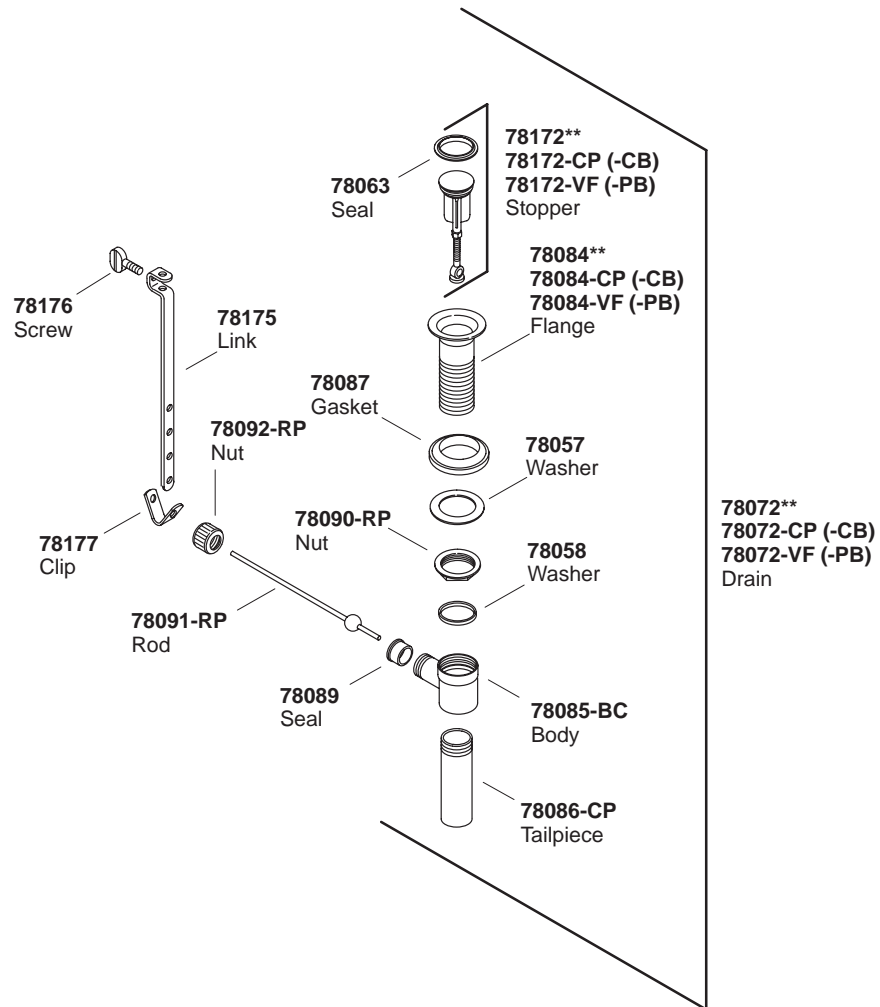

KOHLER® SERVICE PARTS

FAIRFAX™ WIDESPREAD LAVATORY FAUCET

K#
K-12265-4-**-DB
K-P12265-4-**-DB

**Finish/color code must be specified when ordering.

**Finish/color code must be specified when ordering.