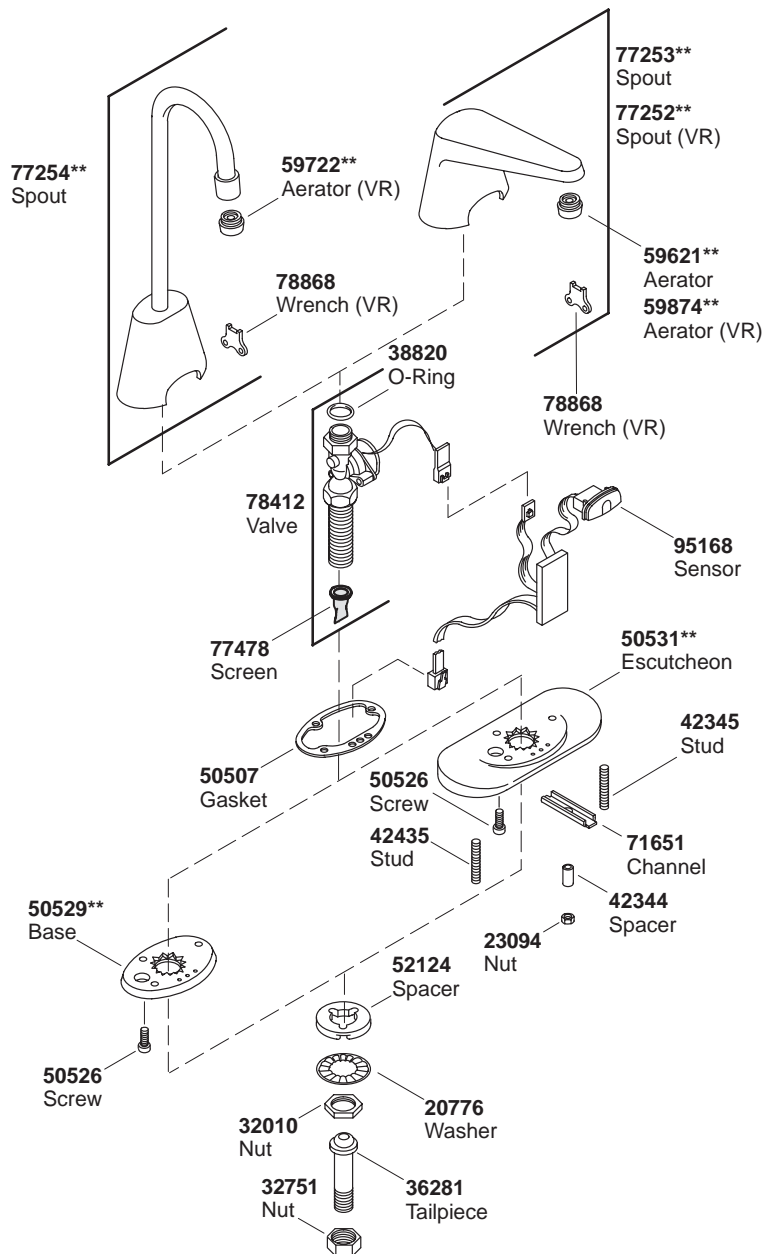

KOHLER® SERVICE PARTS

TOUCHLESS™ ELECTRONIC FAUCET

K#	Spout Assembly with Small Base	Spout Assembly with Large Escutcheon	Gooseneck Assembly with Small Base	Gooseneck Assembly with Large Escutcheon	Vandal Resistant Aerator
K-13660-**-FA	X				
K-13660-2E-**-FA	X				X
K-13662-**-FA		X			
K-13662-2E-**-FA		X			X
K-13664-**-FA			X		X
K-13666-**-FA				X	X

**Finish/color code must be specified when ordering.