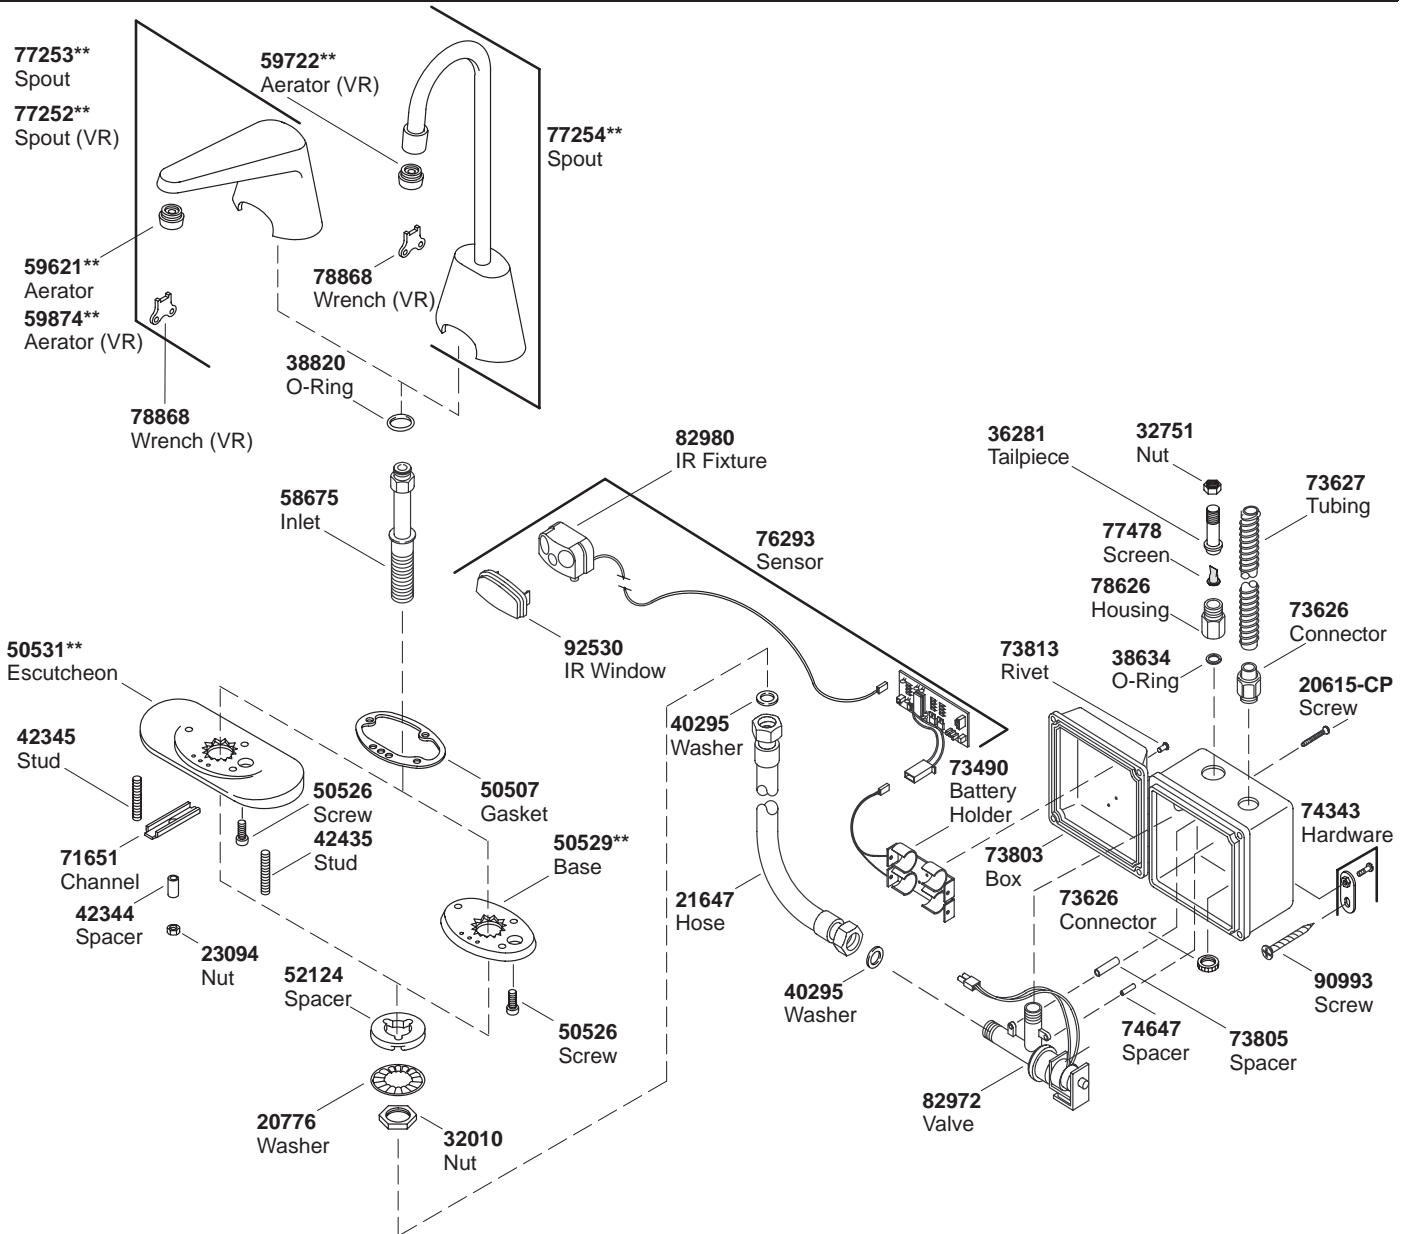

KOHLER® SERVICE PARTS

TOUCHLESS™ BATTERY-POWERED LAVATORY FAUCET

K#	Spout Assembly With Small Base	Spout Assembly With Large Escutcheon	Gooseneck Assembly With Small Base	Gooseneck Assembly With Large Escutcheon	Vandal-Resistant Aerator
K-13670-**-AA	X				
K-13670-2E-**-AA	X				X
K-13672-**-AA		X			
K-13672-2E-**-AA		X			X
K-13674-**-AA			X		X
K-13676-**-AA				X	X

**Finish/color code must be specified when ordering.