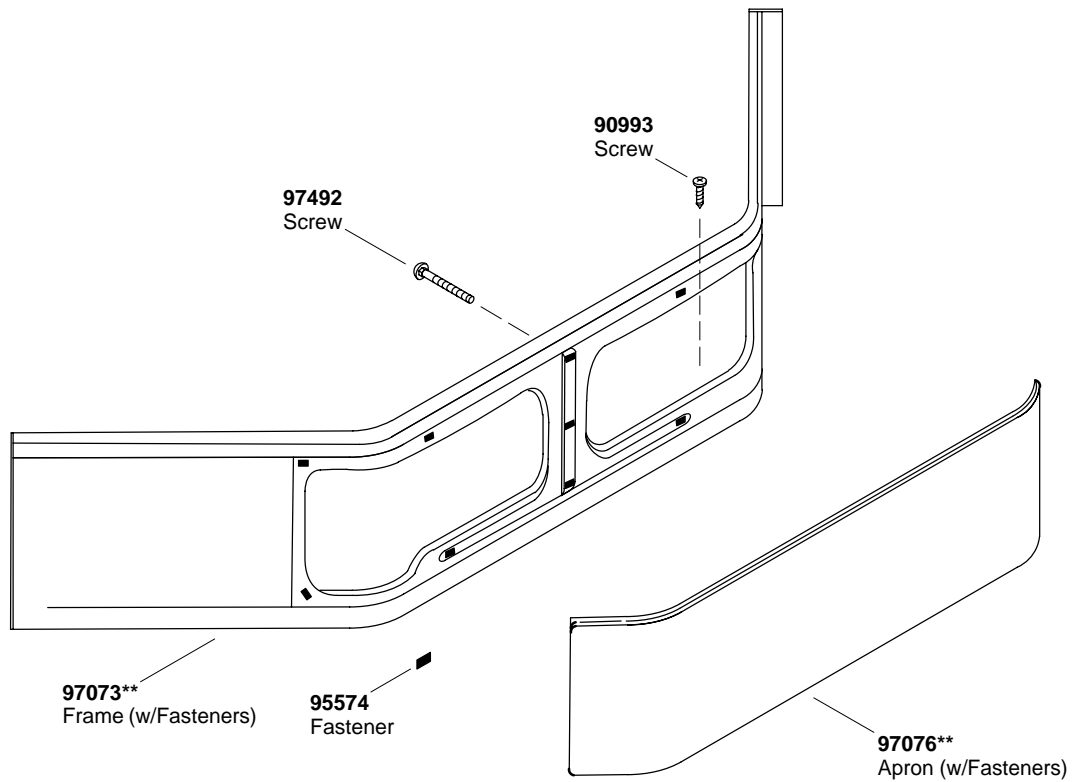

# KOHLER® SERVICE PARTS

## REMOVABLE BATH/ WHIRLPOOL APRON

K#
K-1243-**-AA

**\*\*Finish/color code must be specified when ordering.**