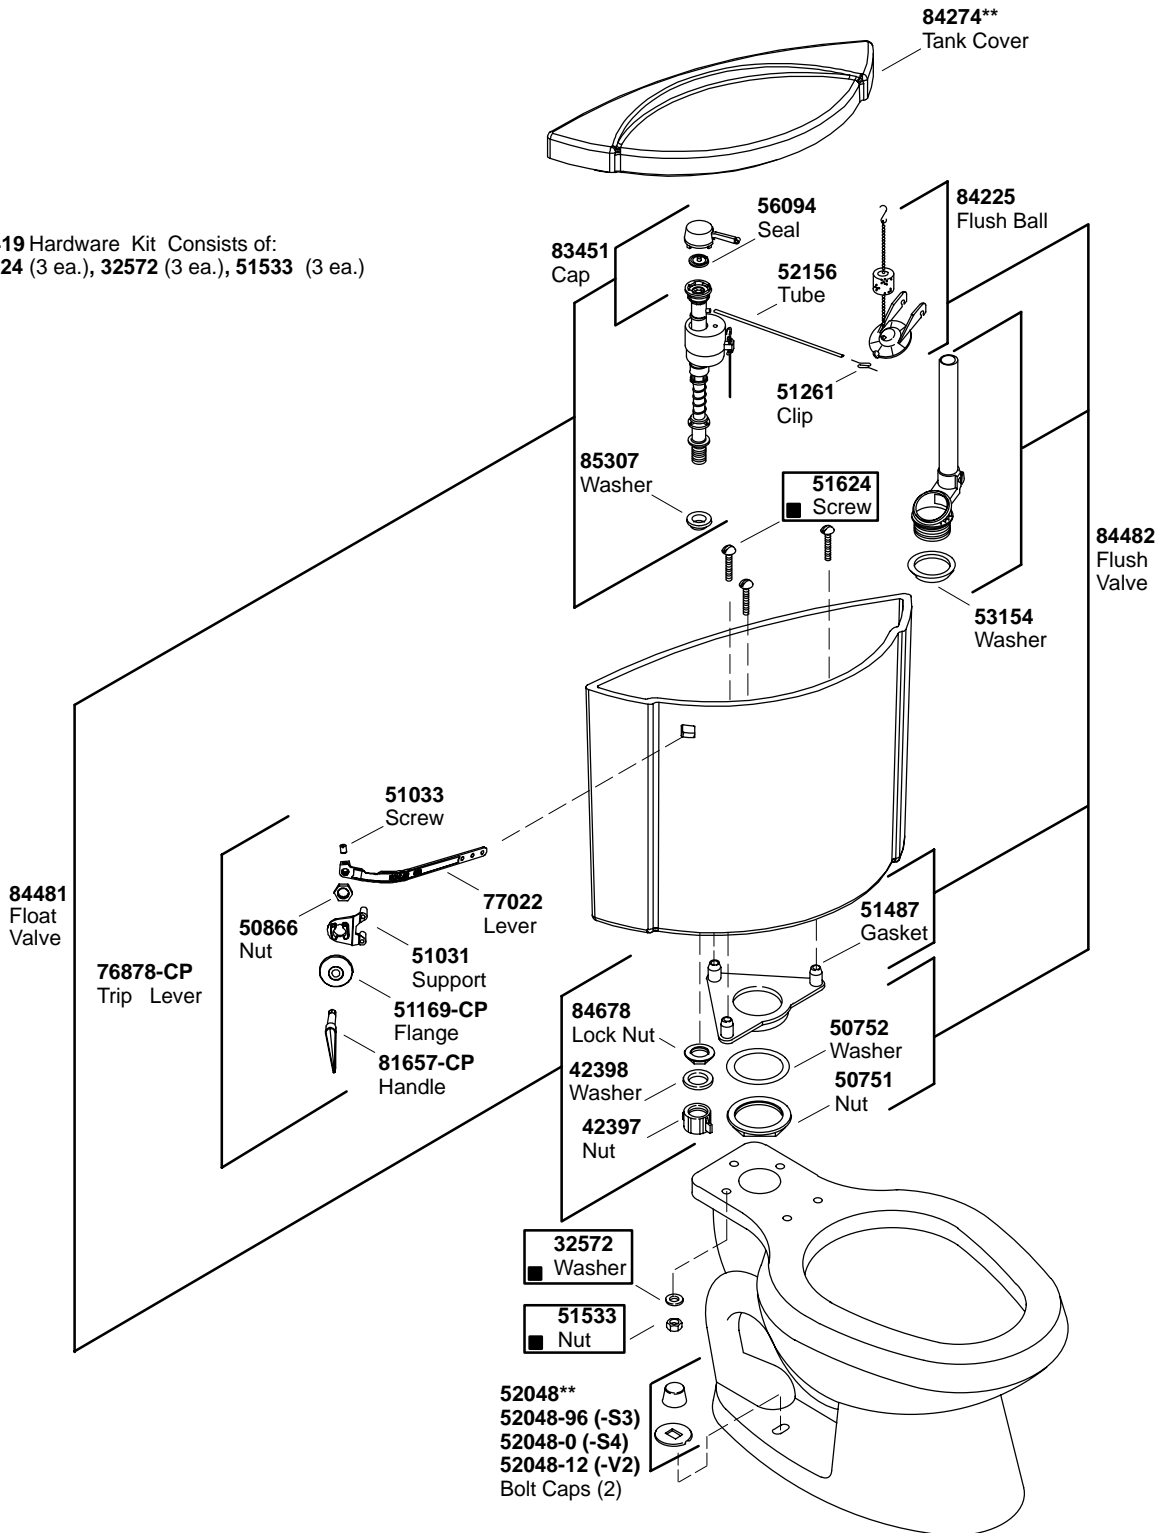

KOHLER® SERVICE PARTS

FOLIO TOILET

K#	Bowl
K-3419-**-AB	Elongated

30419 Hardware Kit Consists of:
51624 (3 ea.), **32572** (3 ea.), **51533** (3 ea.)

**Finish/color code must be specified when ordering.