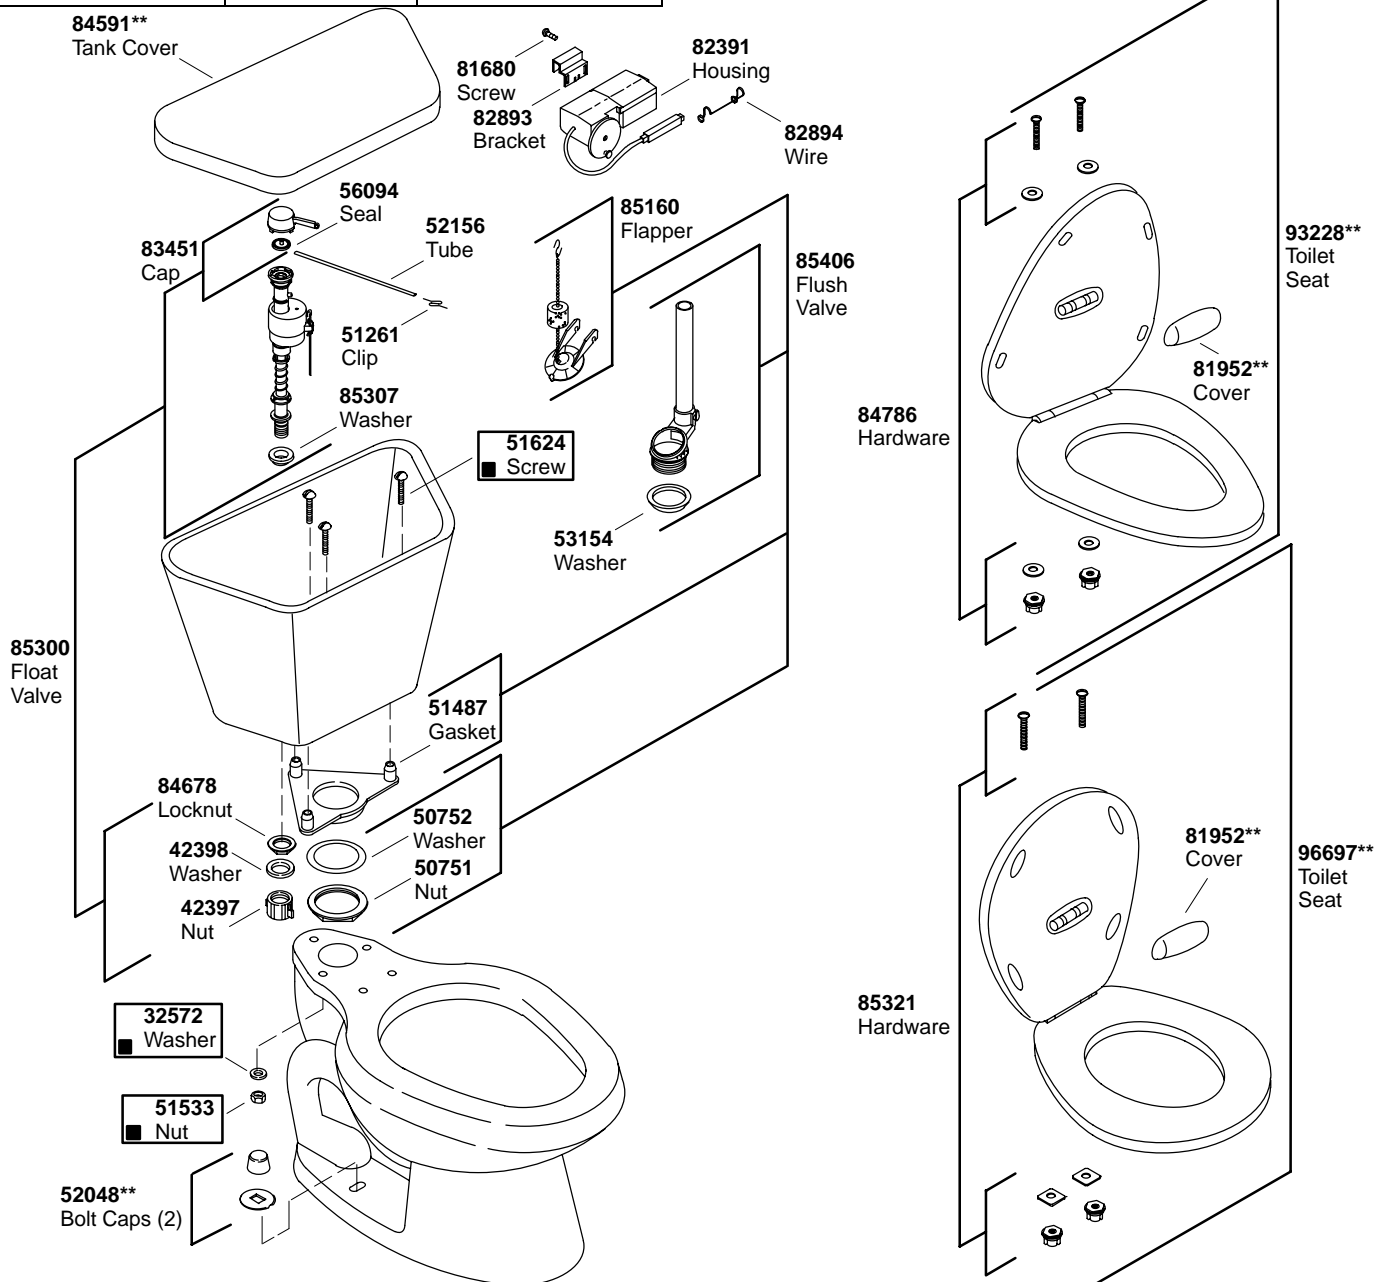

KOHLER® SERVICE PARTS

WELLWORTH™/HIGHLINE™ TOILET WITH PEACEKEEPER™ SEAT

K#	Bowl	Insulated
K-3422-X-**-BA	Elongated	
K-3422-XU-**-BA	Elongated	X
K-3423-X-**-BA	Round	
K-3423-XU-**-BA	Round	X
K-3427-X-**-BA	Elongated	
K-3427-XU-**-BA	Elongated	X
K-3432-X-**-BA	Elongated	
K-3432-XU-**-BA	Elongated	X

30419 Hardware Kit Consists of:
51624 (3 ea.), **32572** (3 ea.), **51533** (3 ea.)

**Finish/color code must be specified when ordering.