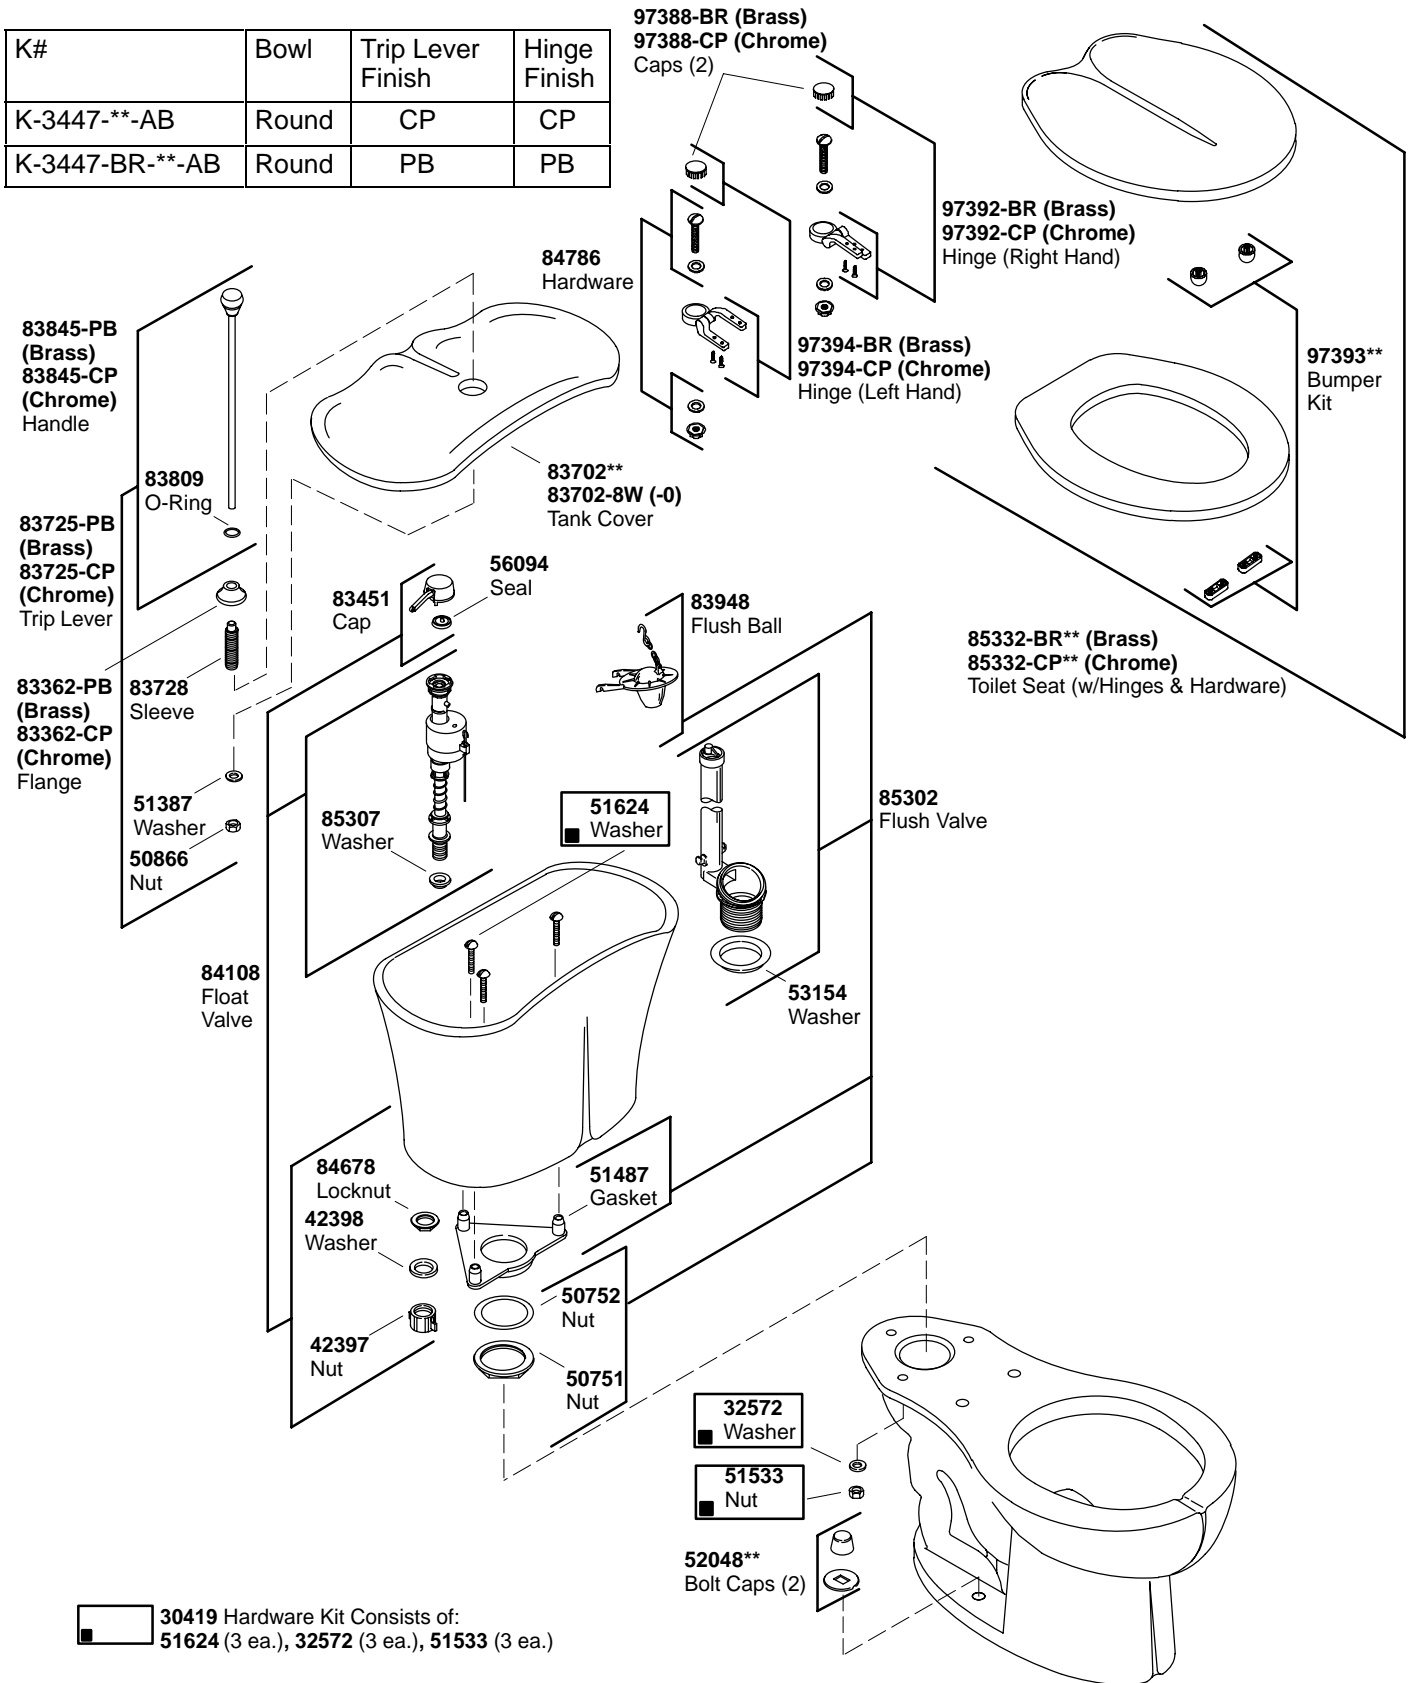

# KOHLER® SERVICE PARTS

FLEUR™ LITE™ TOILETS

K#	Bowl	Trip Lever Finish	Hinge Finish
K-3447-**-AB	Round	CP	CP
K-3447-BR-**-AB	Round	PB	PB

**30419** Hardware Kit Consists of:  
**51624** (3 ea.), **32572** (3 ea.), **51533** (3 ea.)

\*\*Finish/color code must be specified when ordering.