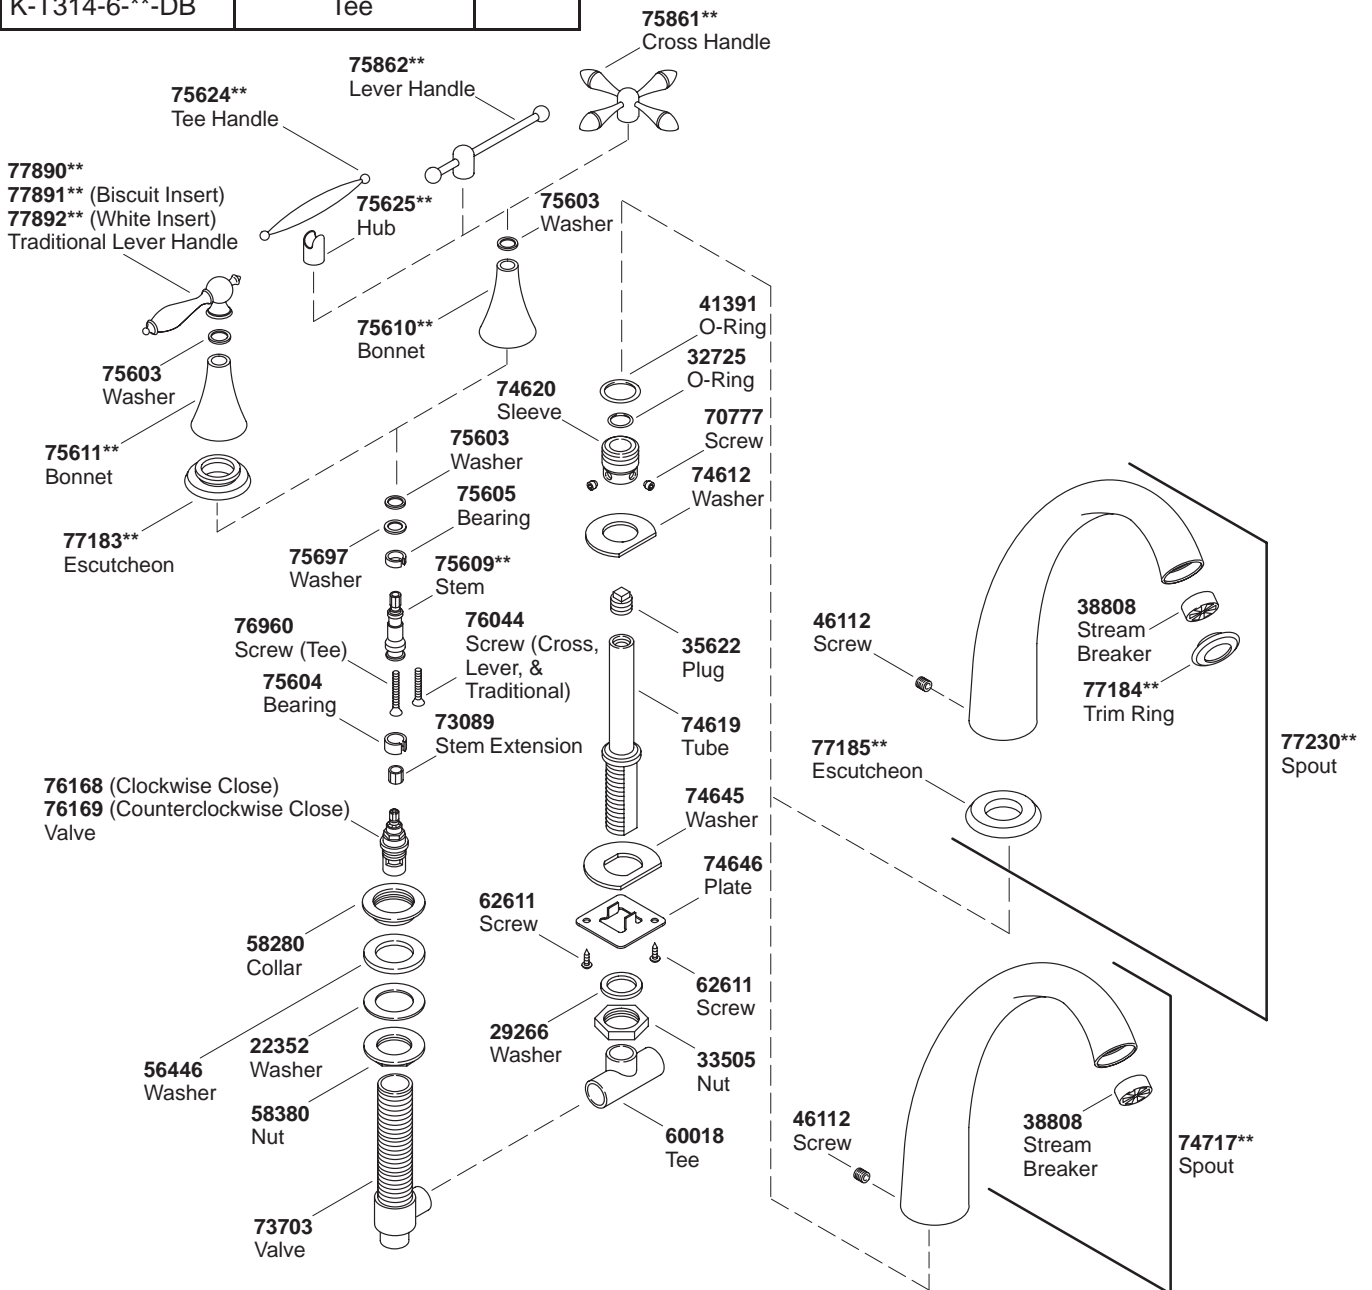

KOHLER® SERVICE PARTS

FINIAL FUNDAMENTALS & FINIAL TRADITIONAL BATH/DECK MOUNT BATH FAUCET

K#	Handle	Base Valve
K-301-K-NA-AA		X
K-T314-3-**-DB	Cross	
K-T314-4-**-DB	Lever	
K-T314-4F-**-DB	Traditional Lever	
K-T314-4M-**-DB	Traditional Lever	
K-T314-4P-**-DB	Traditional Lever	
K-T314-6-**-DB	Tee	

**Finish/color code must be specified when ordering.