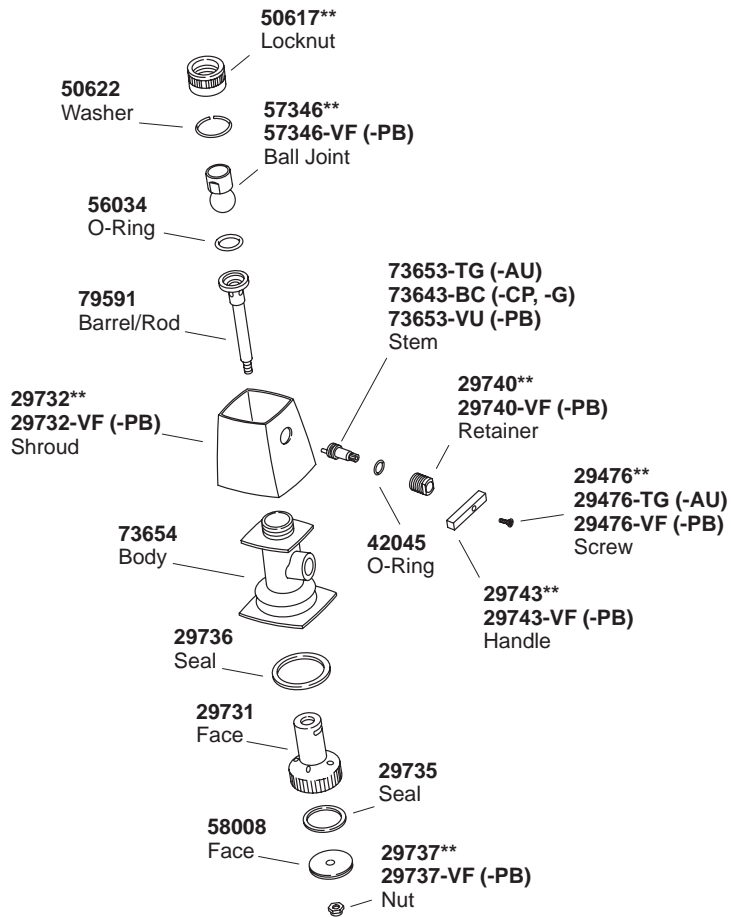

K#
K-7331-**-DB

**Finish/color code must be specified when ordering.