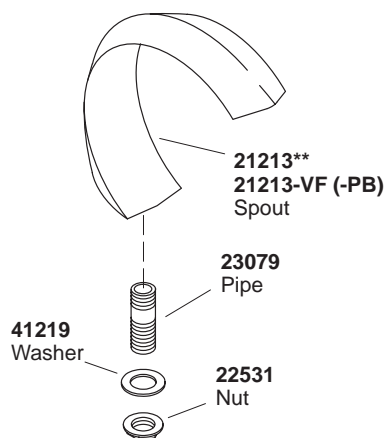

**KOHLER**<sup>®</sup>  
SERVICE PARTS

CRESCENT DECK-MOUNT  
NON-DIVERTER BATH SPOUT

K#
----

K-6945-**-DB
--------------

**\*\*Finish/color code must be specified when ordering.**

116930-8-AA (-)