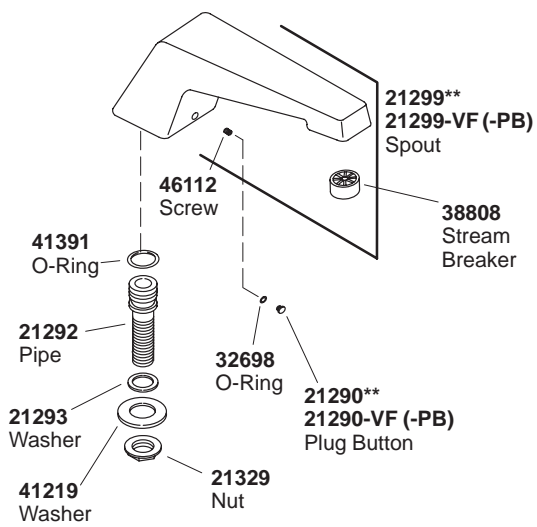

KOHLER[®]
SERVICE PARTS

ROMAN DECK-MOUNT
NON-DIVERTER BATH
SPOUT

K#

K-6940-H-**-DB

****Finish/color code must be specified when ordering.**

116933-8-AA (-)