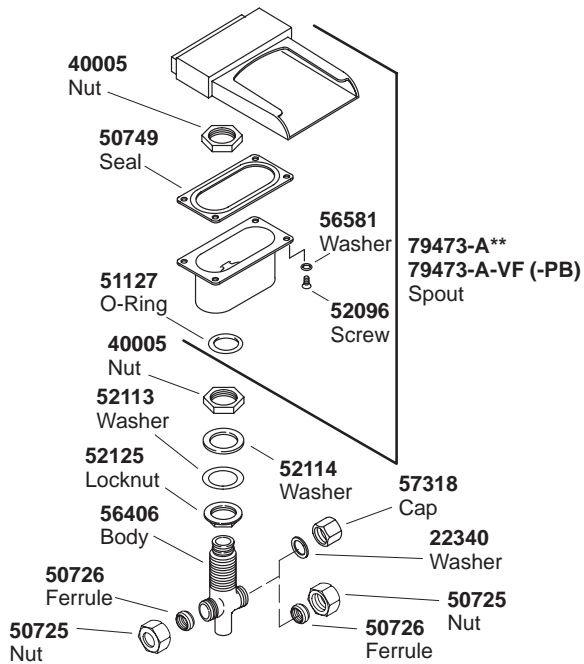

KOHLER[®]
SERVICE PARTS

ALTERNA™ BATH- OR
DECK-MOUNT FLUME™
BATH SPOUT

K#
K-7981-**-DC

****Finish/color code must be specified when ordering.**