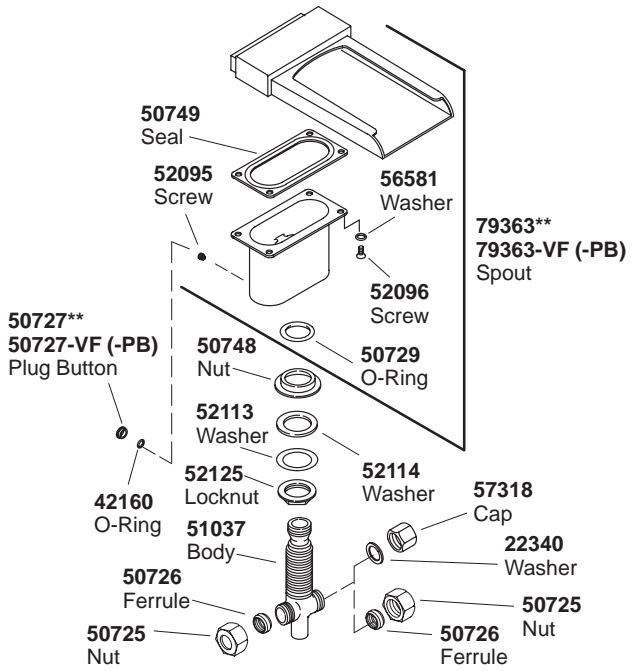

KOHLER[®]
SERVICE PARTS

ALTERNA™ BATH- OR
DECK-MOUNT FLUME™
BATH SPOUT

K#
K-7982-**-DB

**Finish/color code must be specified when ordering.