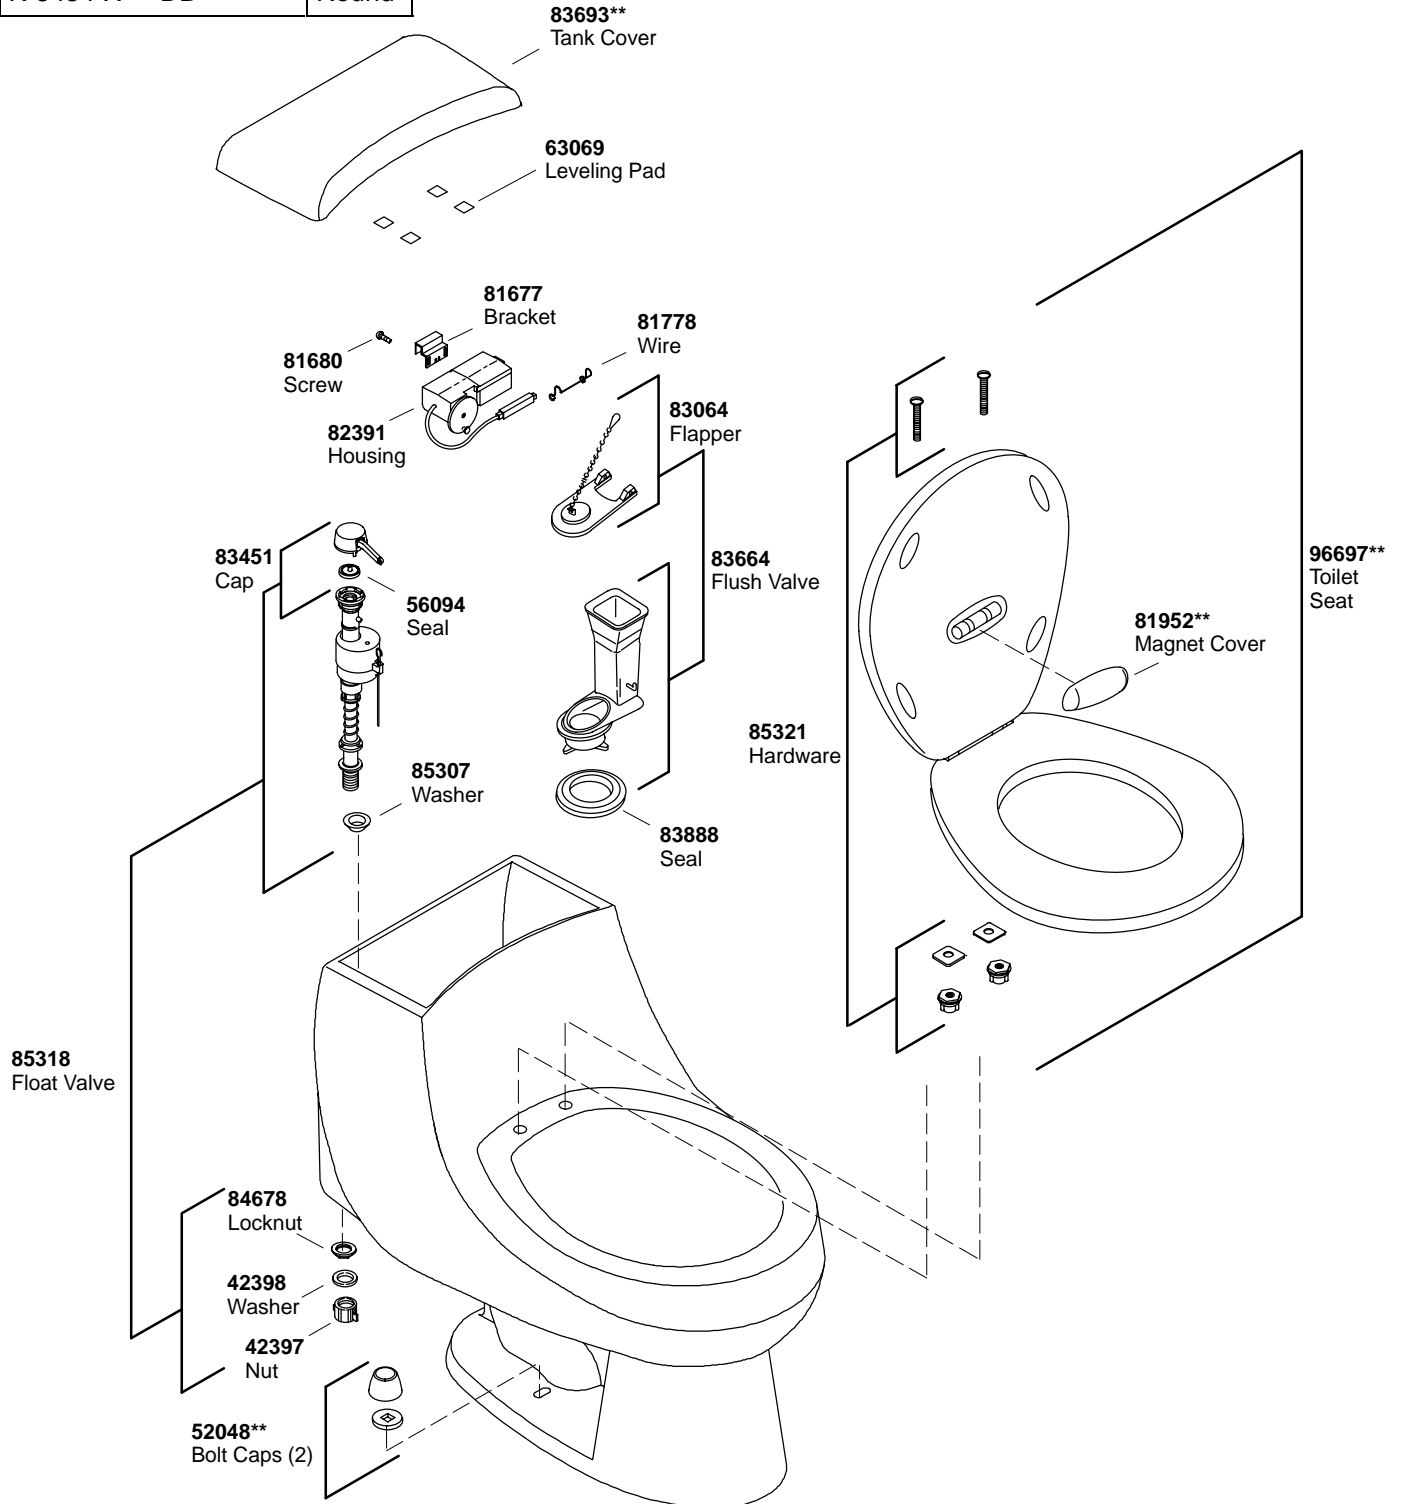

KOHLER® SERVICE PARTS

ROSARIO™ TOILET WITH PEACEKEEPER™ SEAT

K#	Bowl
K-3434-X-**-DB	Round

**Finish/color code must be specified when ordering.