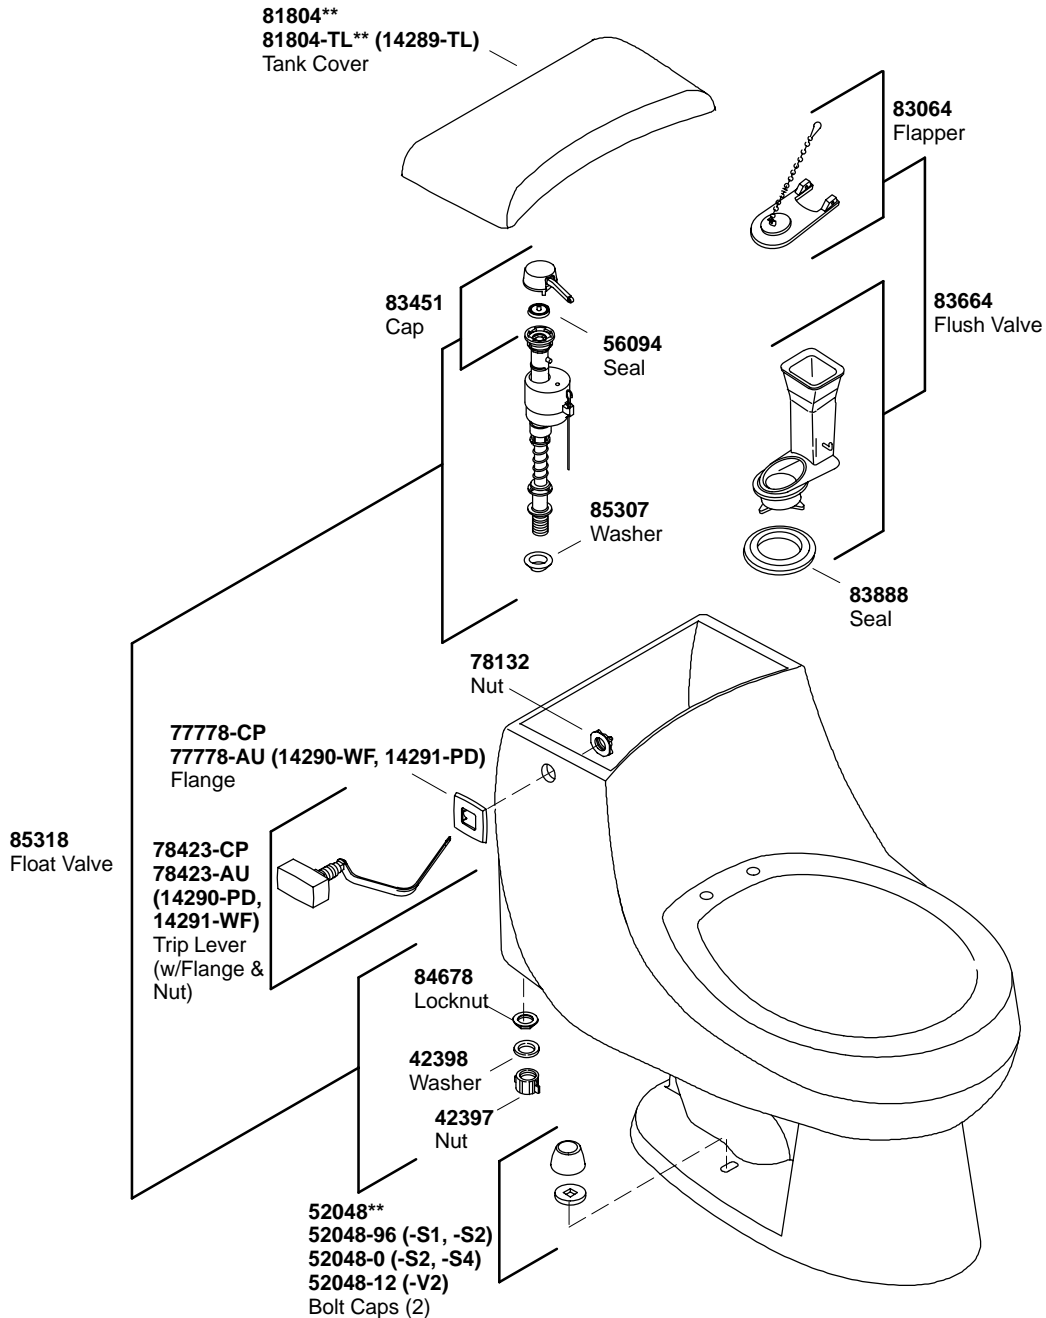

# KOHLER® SERVICE PARTS

## SAN MARTINE™ TOILET

K#	Bowl
K-3435-**-CC	Elongated
K-14289-TL-**-CC	Elongated
K-14290-WF-**-CC	Elongated
K-14291-PD-**-CC	Elongated

\*\*Finish/color code must be specified when ordering.