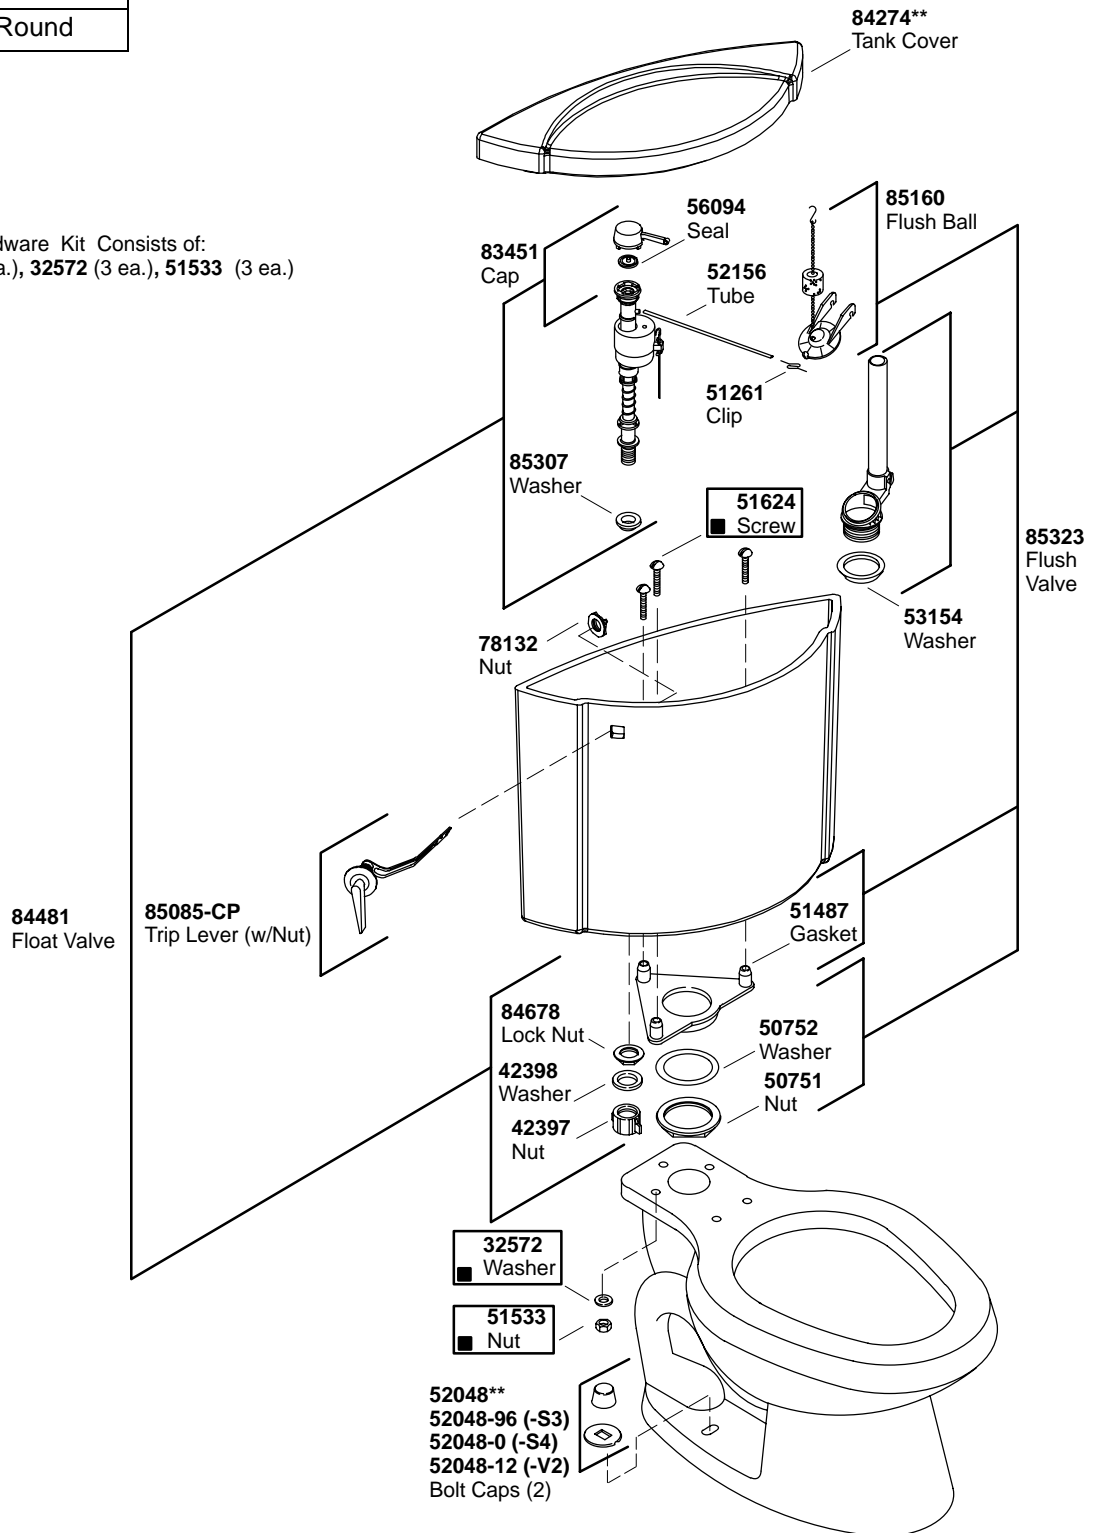

KOHLER® SERVICE PARTS

FOLIO TOILET

K#	Bowl
K-3445-**-AA	Elongated
K-3448-**-AA	Elongated
K-3449-**-AA	Round

30419 Hardware Kit Consists of:
51624 (3 ea.), **32572** (3 ea.), **51533** (3 ea.)

**Finish/color code must be specified when ordering.