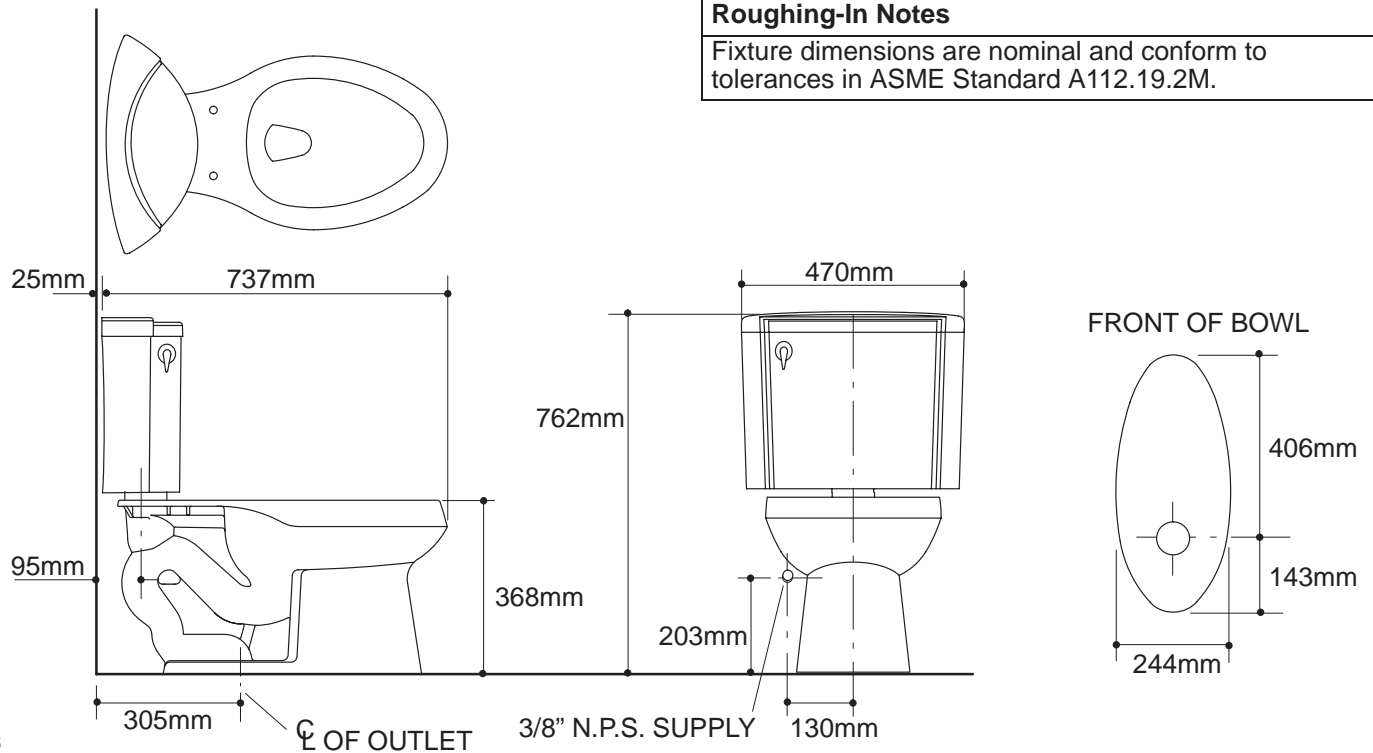

Ordering Information

Accessories/hardware:		
3/8" supply	K-7637	recommended
Floor bolts (pr.)	21401	recommended
Seat	K-4652	recommended

Product Information

Fixture:	
Configuration	2-piece, elongated
Litres per flush	6 litres
Passageway	51mm
Water area	273 x 229mm
Water depth from rim	152mm
Seat post hole centers	140mm
Included Components:	
Bowl	K-4276
Tank	K-4447
Tank cover	84274
Trip lever	77785