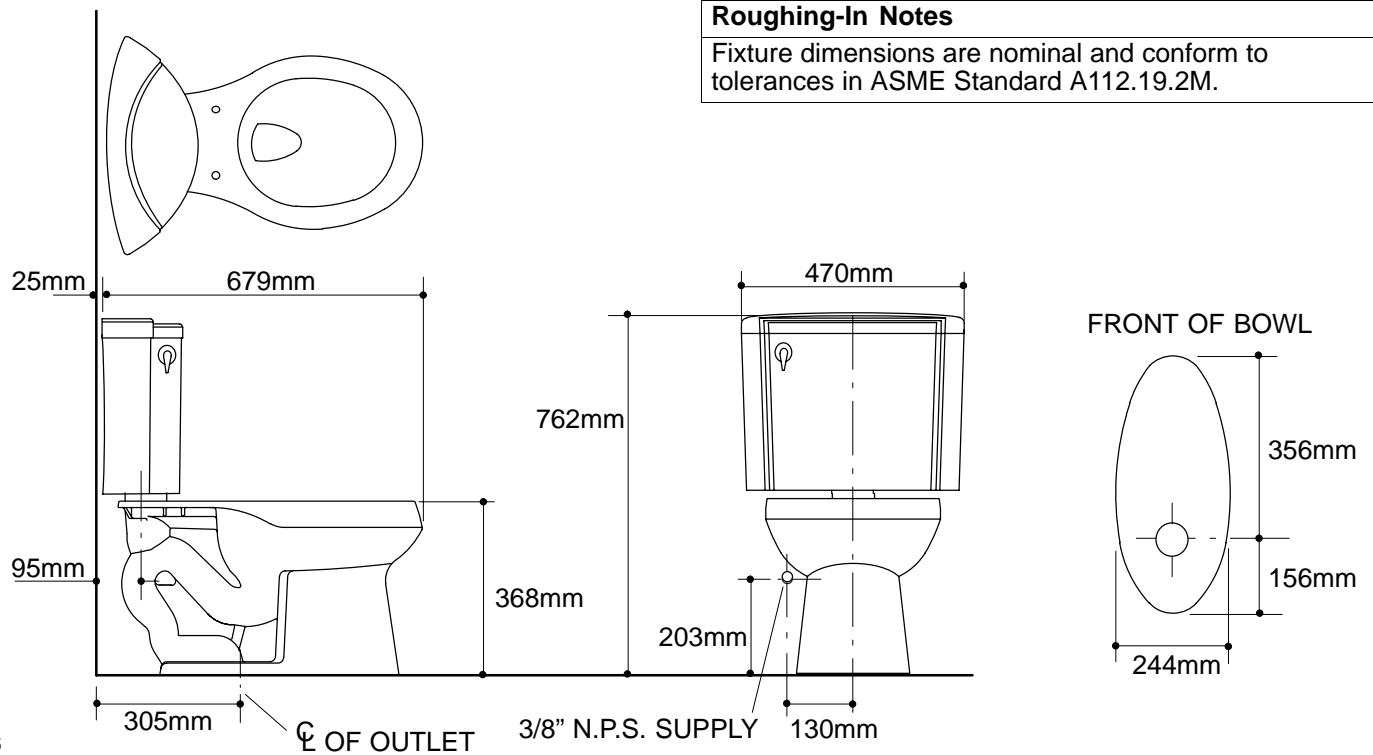

Ordering Information

Accessories/hardware:		
3/8" supply	K-7637	recommended
Floor bolts (pr.)	21401	recommended
Seat	K-4662	recommended

Product Information

Fixture:	
Configuration	2-piece, round front
Litres per flush	6 litres
Passageway	51mm
Water area	260 x 222mm
Water depth from rim	152mm
Seat post hole centers	140mm
Included Components:	
Bowl	K-4277
Tank	K-4447
Tank cover	84274
Trip lever	77785