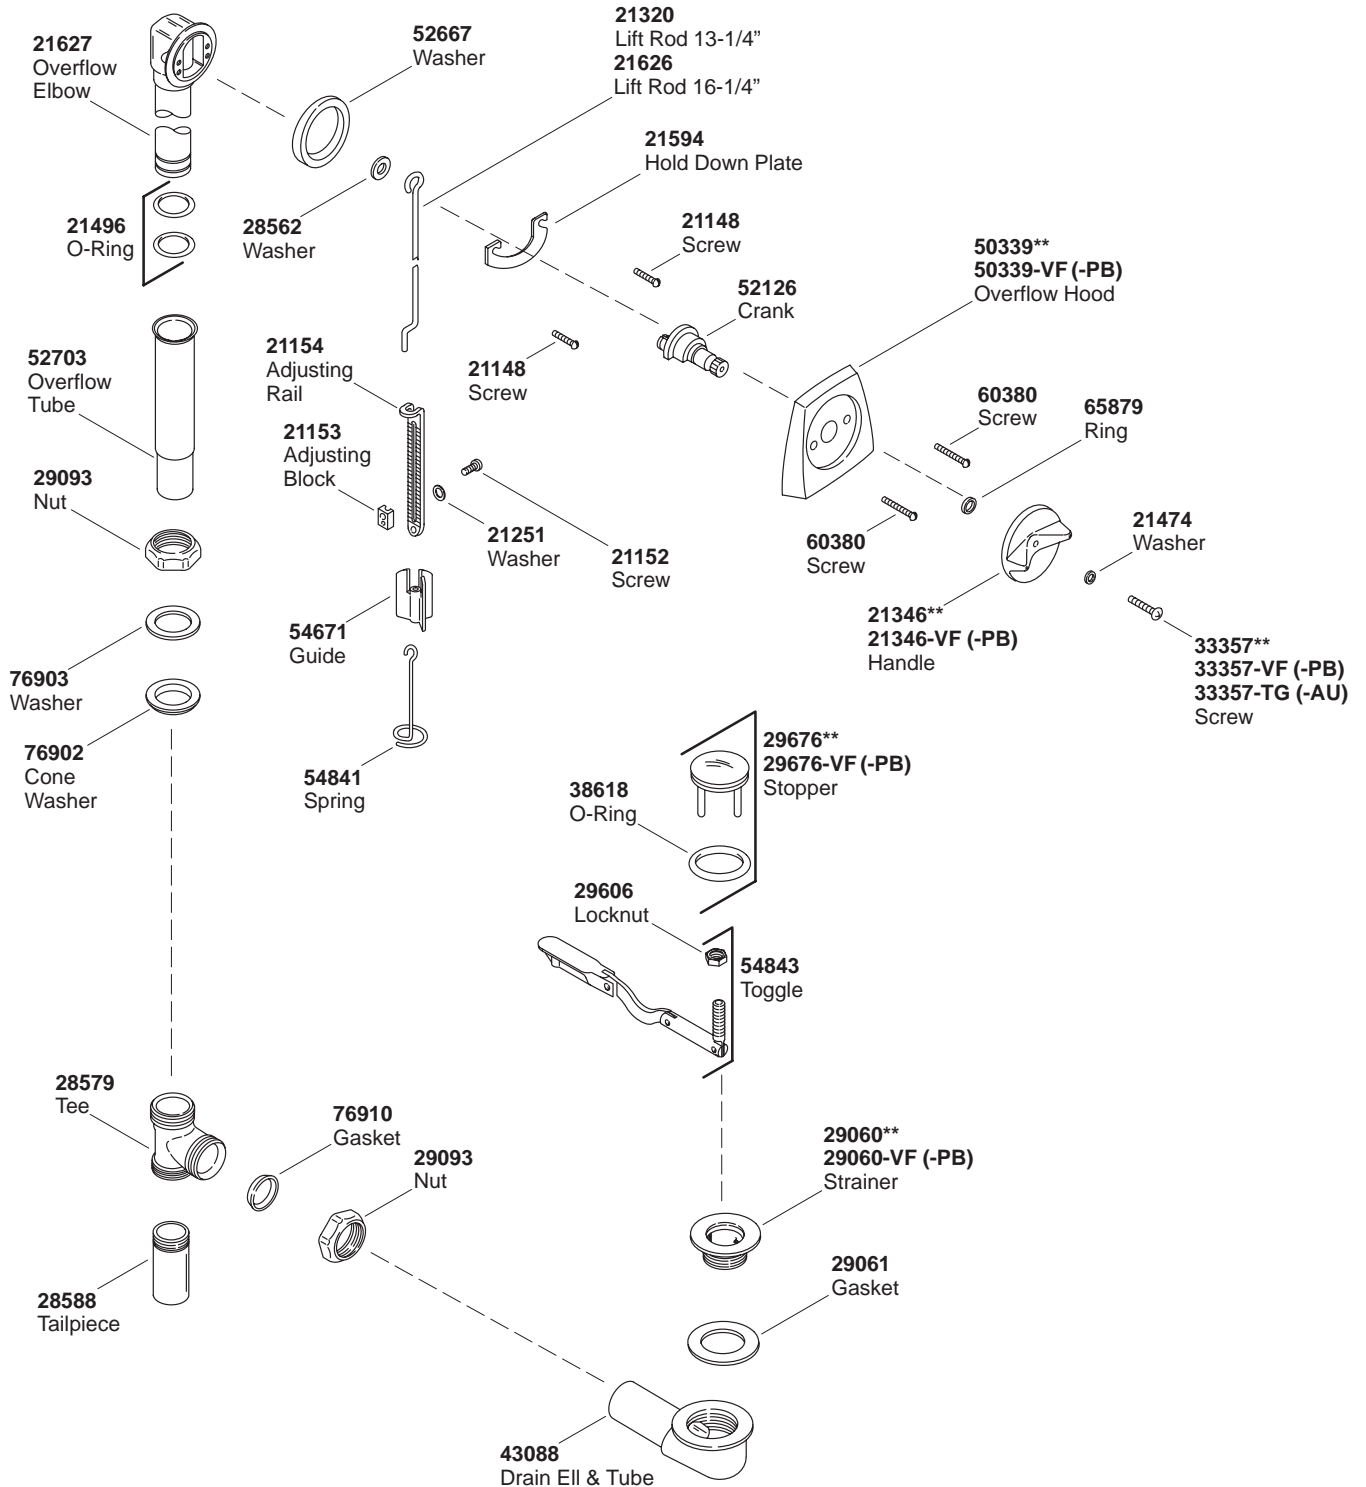

# KOHLER<sup>®</sup> SERVICE PARTS

CLEARFLO™  
BATH DRAIN

K#
K-7167-**-DB

\*\*Finish/color code must be specified when ordering.