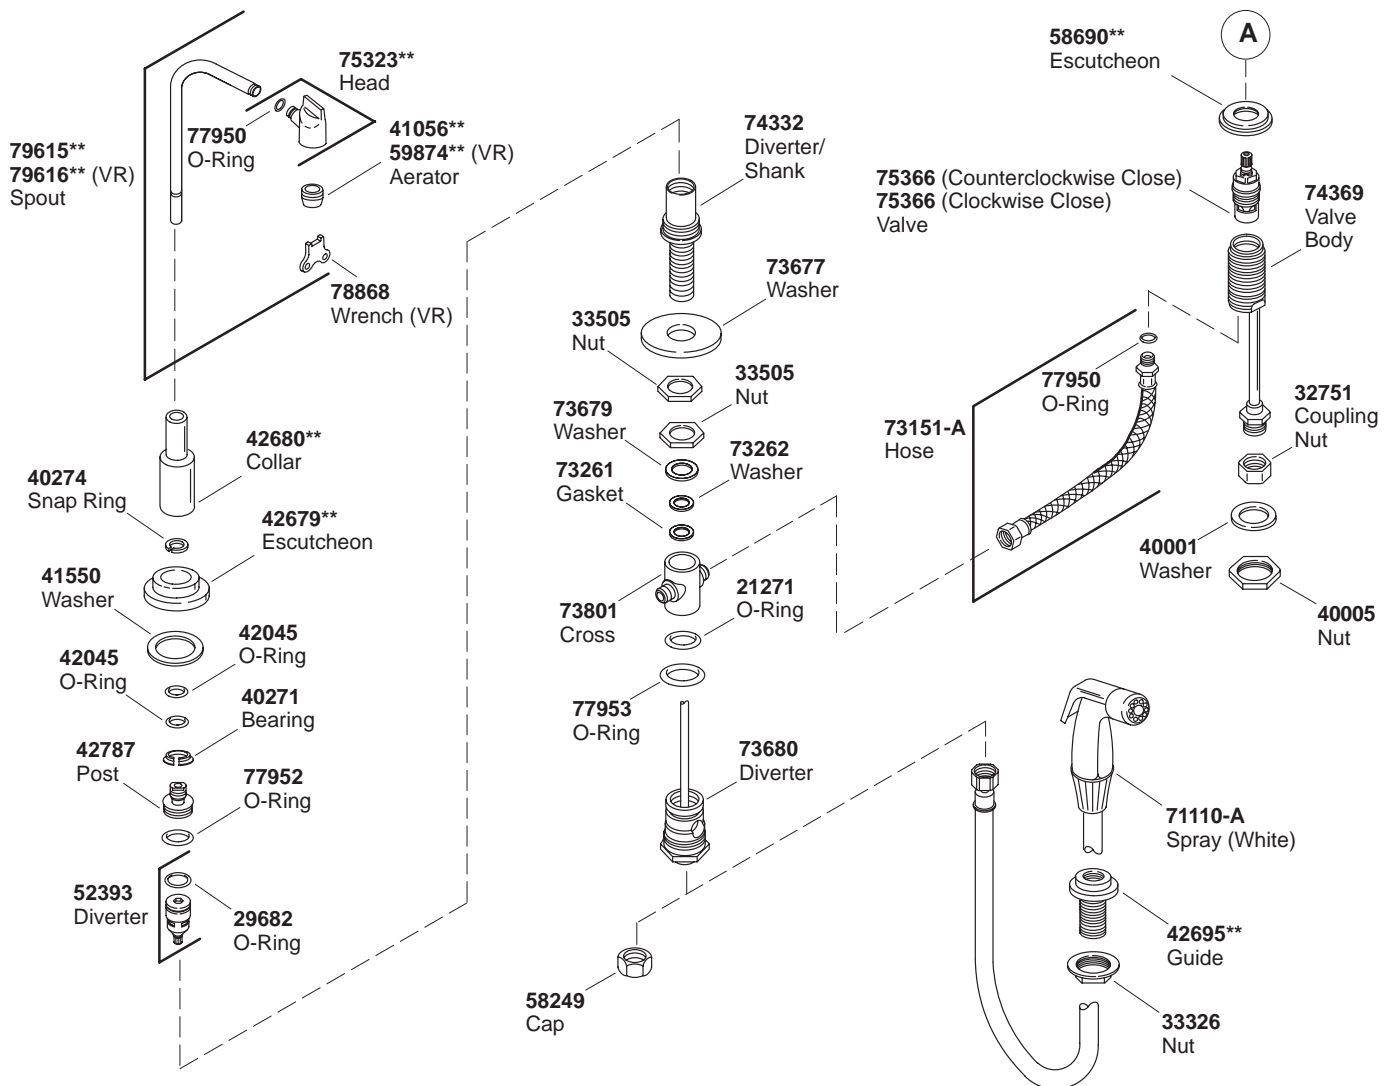

# KOHLER® SERVICE PARTS

## TABORET® KITCHEN SINK FAUCETS WITH MULTI-SWIVEL SWING SPOUT

K#	Base Faucet	Ceramic Handles	Lever Handles	Square Handles	Swirl Lever Handles	T-Handles	Vandal-Resistant
K-8220-K-**-DB	X						
K-16070-2-**-DB				X			
K-16070-4-**-DB			X				
K-16070-4A-**-DB					X		
K-16070-4C-**-AA			X				X
K-16070-6-**-DB						X	
K-16070-6C-**-AA						X	X
K-16076-6P-NA-BA		Islander™ w/-CP trim					
K-16077-6P-NA-DB		Islander™ w/-PB trim					

## TABORET® KITCHEN SINK FAUCETS WITH MULTI-SWIVEL SWING SPOUT