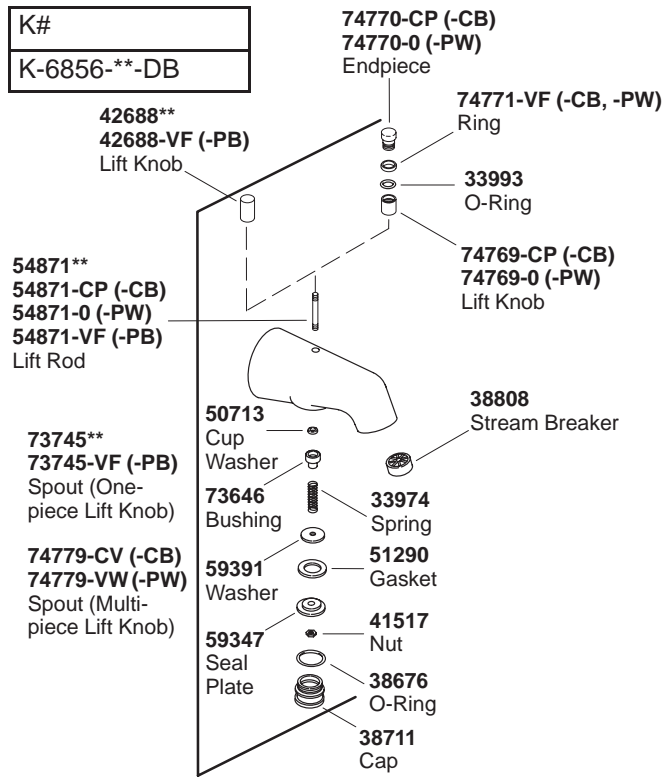

**KOHLER**<sup>®</sup>  
SERVICE PARTS

TABORET<sup>®</sup>  
DIVERTER BATH SPOUT

\*\*Finish/color code must be specified when ordering.