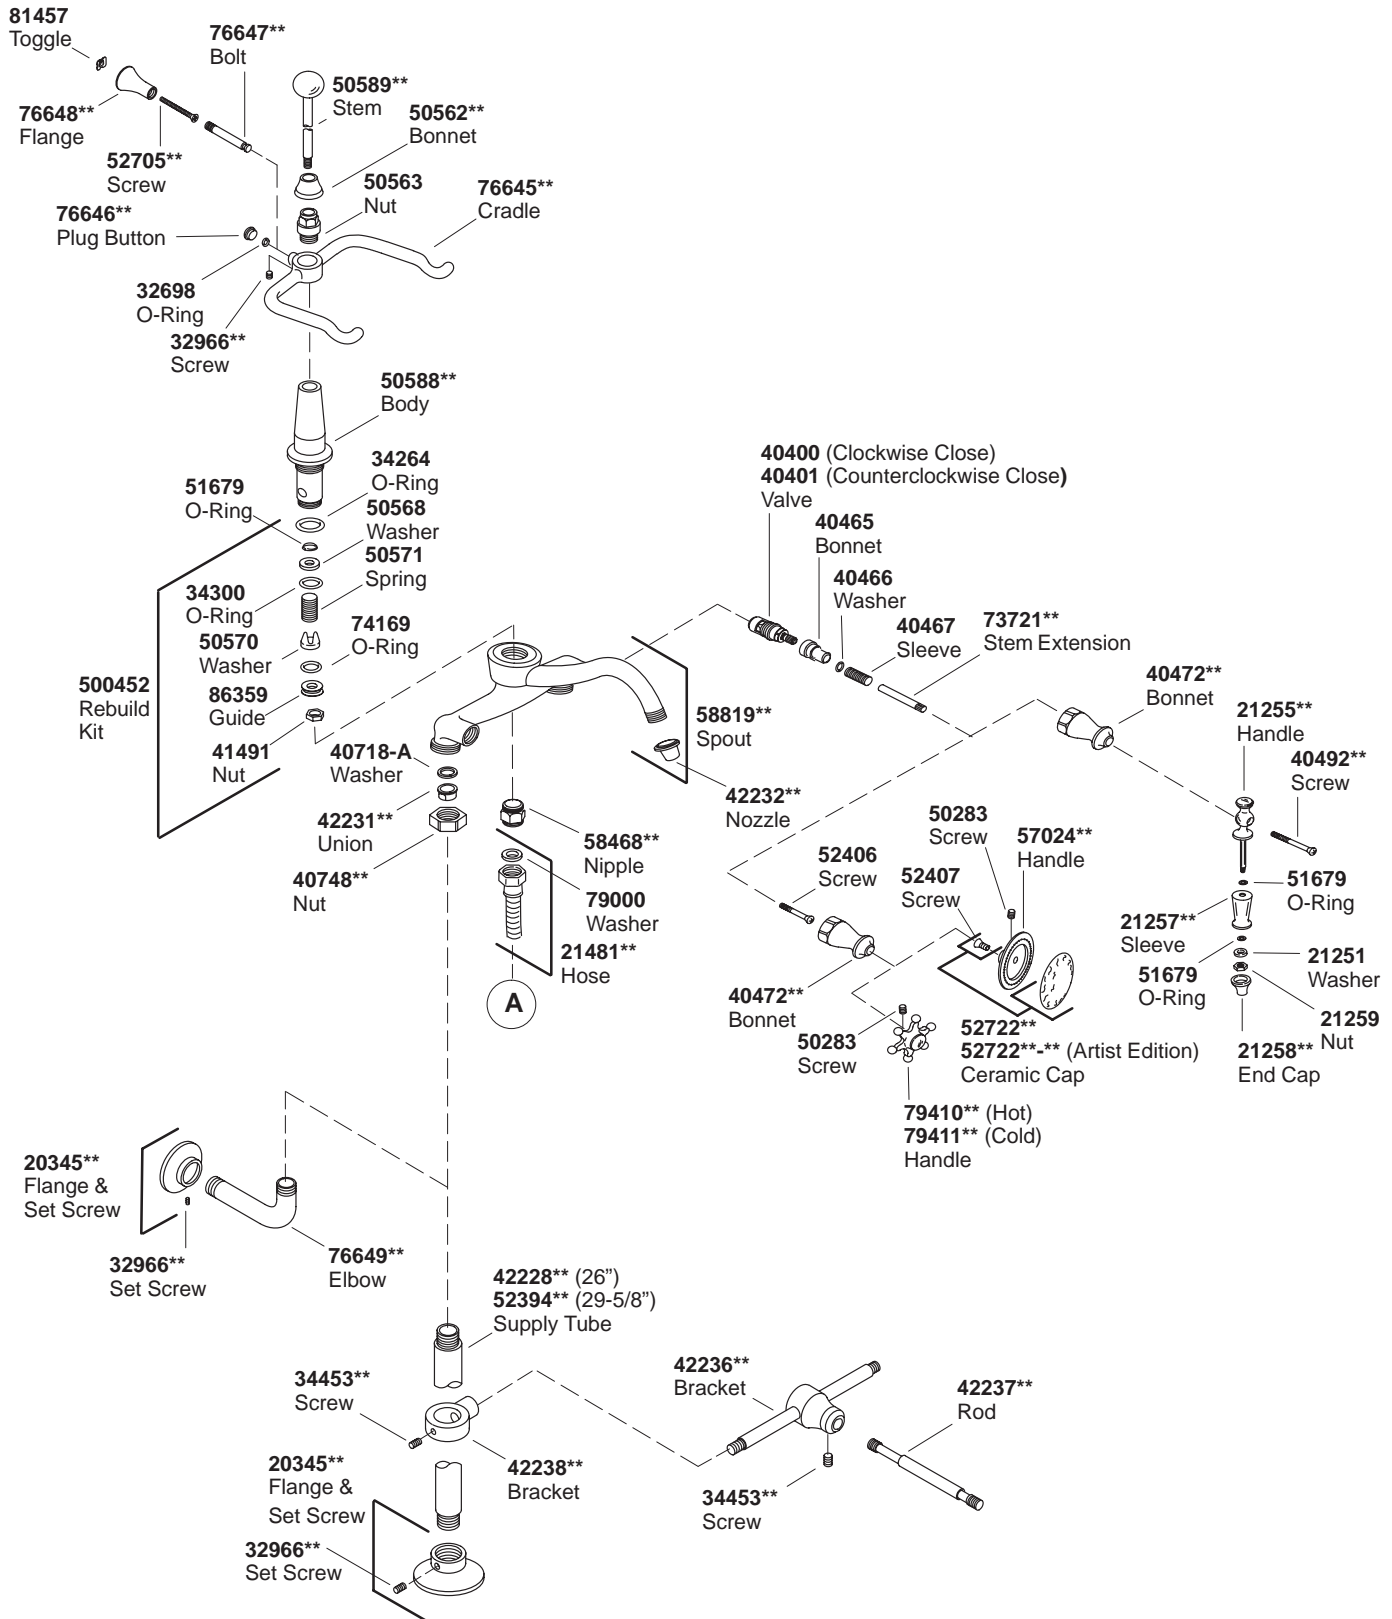

| K# | Bath Faucet | Handles | Ceramic Insets | Handshower | Wall-Mount Handshower Holder | Wall-Mount Kit | Floor Supply Tube |
|---------------|-------------|-----------|----------------|------------|------------------------------|----------------|-------------------|
| K-101-**-DB | | | | | | X | |
| K-110-3**-DB | X | Six-Prong | | X | | | |
| K-110-4**-DB | X | Lever | | X | | | |
| K-110-9B**-DB | X | Oval | | X | | | |
| K-126**-DB | | | | | | | X |
| K-127**-DB | | | | | | | X |
| K-128**-DB | | | | | | | X |
| K-264**-AA | | | X | | | | |
| K-264**-**-AA | | | Artist Edition | | | | |
| K-6525**-DB | | | | | X | | |

****Finish/color code must be specified when ordering.**

**Finish/color code must be specified when ordering.