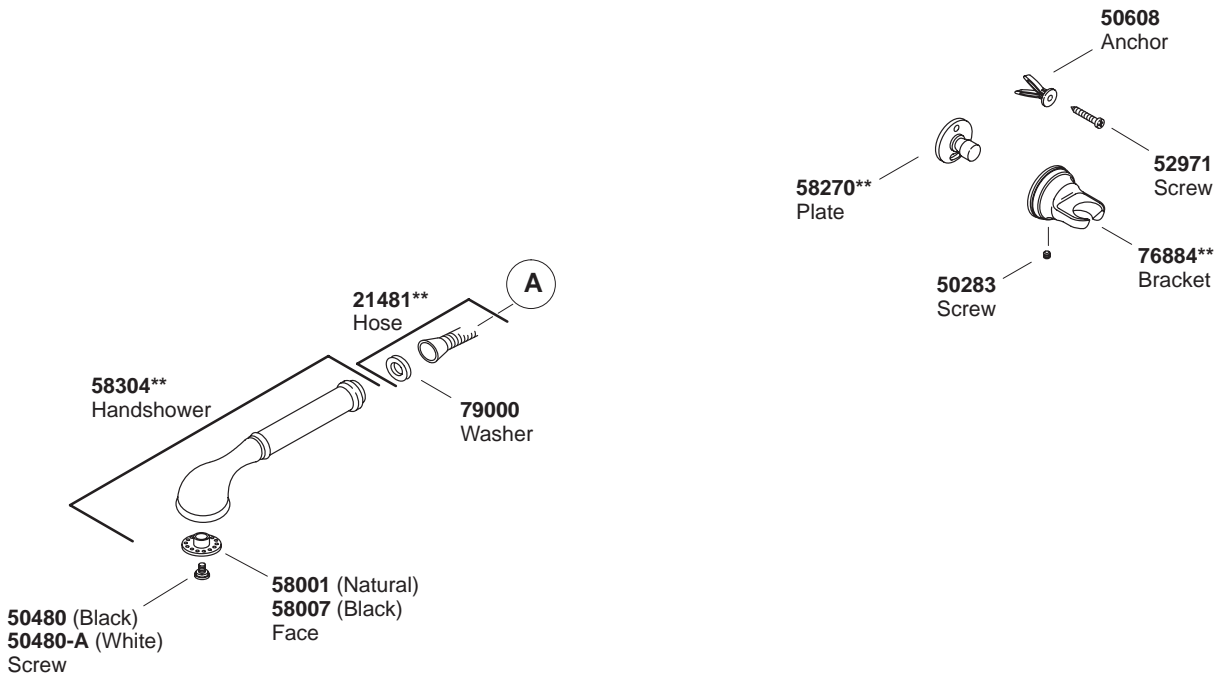

| K# | Bath Faucet | Handles | Ceramic Insets | Handshower | Wall-Mount Handshower Holder | Wall-Mount Kit | Floor Supply Tube |
|---------------|-------------|-----------|----------------|------------|------------------------------|----------------|-------------------|
| K-101-**-DB | | | | | | X | |
| K-110-3**-DB | X | Six-Prong | | X | | | |
| K-110-4**-DB | X | Lever | | X | | | |
| K-110-9B**-DB | X | Oval | | X | | | |
| K-126**-DB | | | | | | | X |
| K-127**-DB | | | | | | | X |
| K-128**-DB | | | | | | | X |
| K-264**-AA | | | X | | | | |
| K-264**-**-AA | | | Artist Edition | | | | |
| K-6525**-DB | | | | | X | | |

****Finish/color code must be specified when ordering.**

**Finish/color code must be specified when ordering.