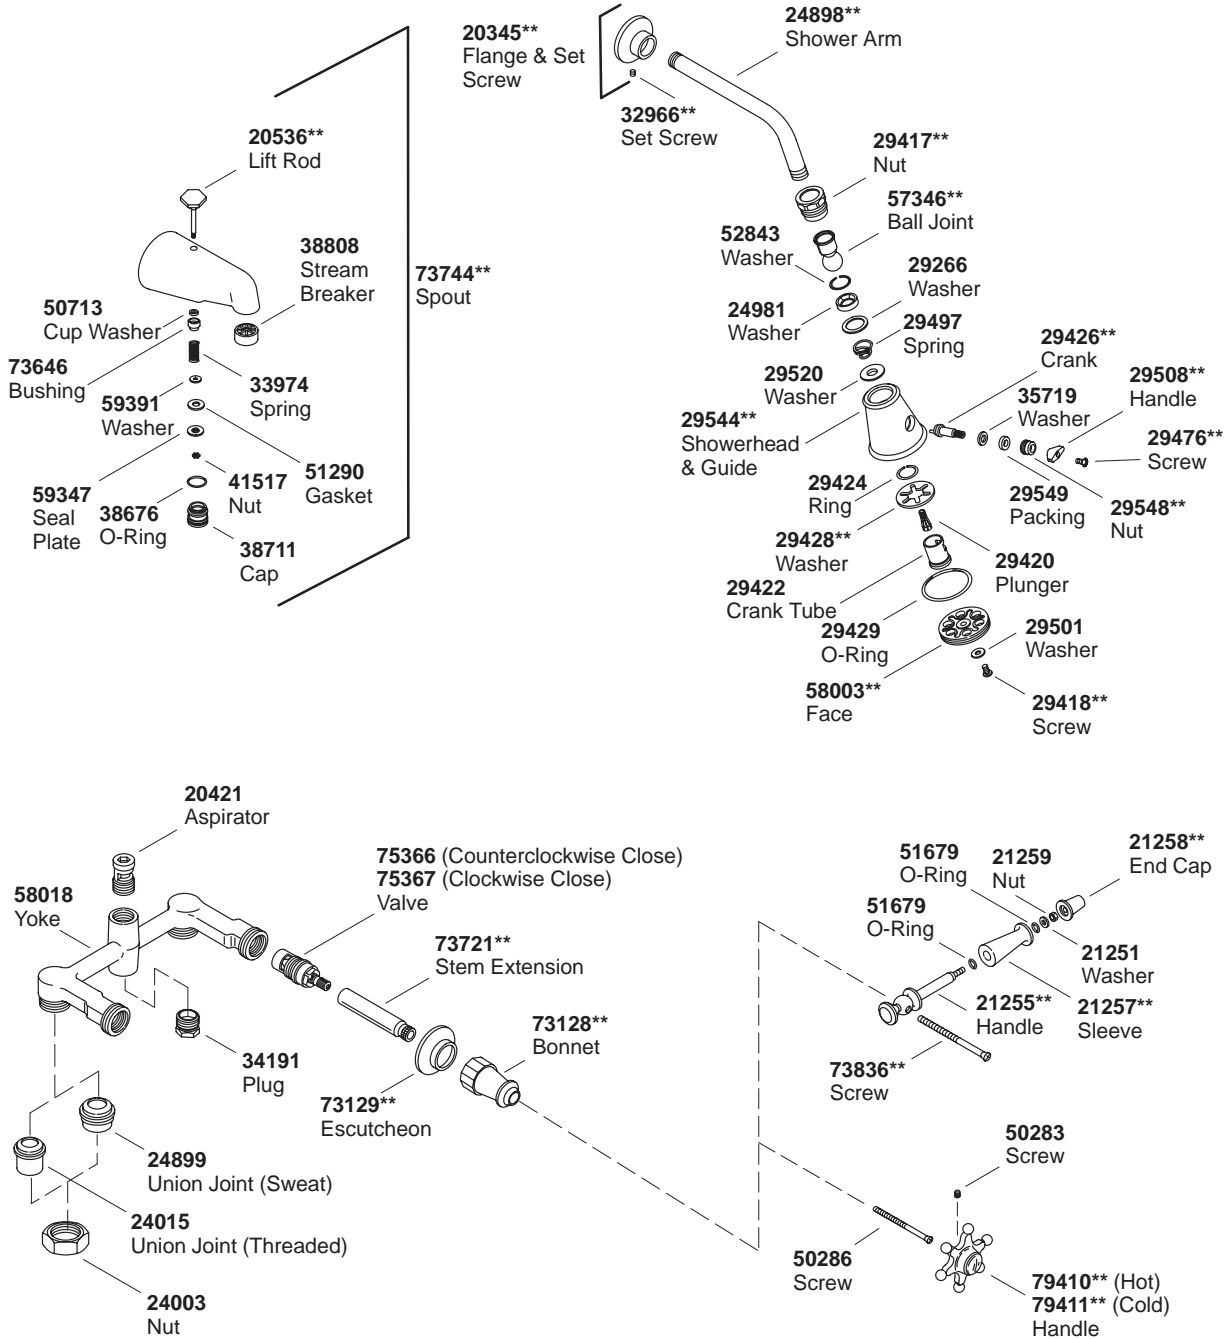

# KOHLER<sup>®</sup> SERVICE PARTS

## ANTIQUE™ WALL-MOUNT BATH AND SHOWER FAUCETS

K#	Bath Faucet	Shower Faucet	Six Prong Handles	Lever Handles
K-120-3-**-DB	X	X	X	
K-120-4-**-DB	X	X		X
K-122-3-**-DB		X	X	
K-122-4-**-DB		X		X
K-124-3-**-DB			X	
K-124-4-**-DB				X

\*\*Finish/color code must be specified when ordering.