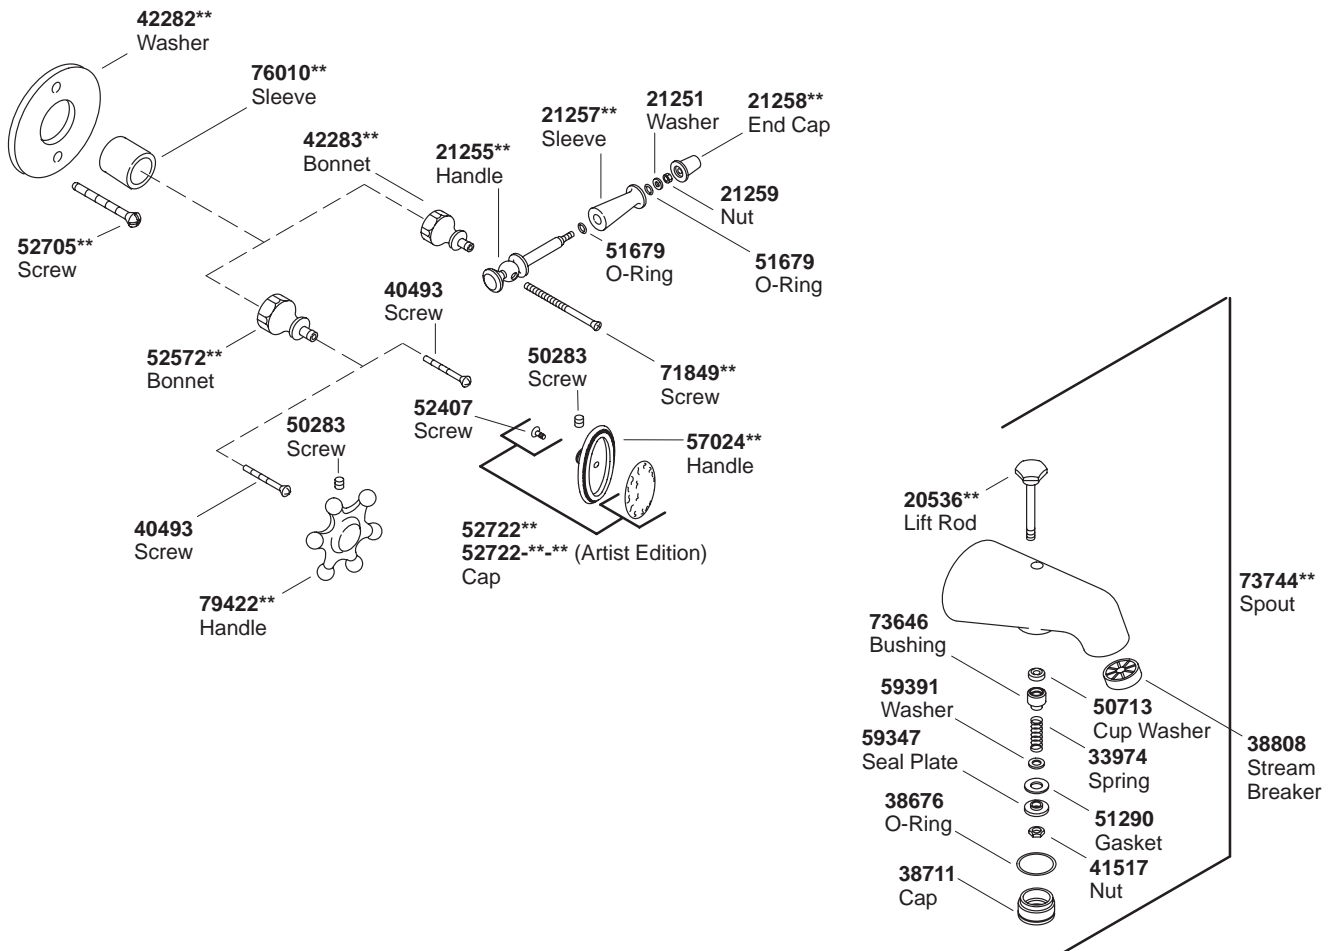

KOHLER® SERVICE PARTS

ANTIQUE™ RITE-TEMP™ BATH AND SHOWER FAUCET TRIM

K#	Diverter Spout	Showerhead and Arm	Six Prong Handle	Lever Handle	Oval Handle	Ceramic Dial Plate	Oval Handle Insert	Artist Edition
K-T130-3D-**-DB	X	X	X					
K-T130-4D-**-DB	X	X		X				
K-T130-9B-**-DB	X	X			X			
K-T132-3D-**-DB		X	X					
K-T132-4D-**-DB		X		X				
K-T132-9B-**-DB		X			X			
K-T134-3D-**-DB			X					
K-T134-4D-**-DB				X				
K-146-**-BA						X		
K-262-**-BA						X	X	
K-11103-**-**-AA						X	X	X

**Finish/color code must be specified when ordering.

**Finish/color code must be specified when ordering.