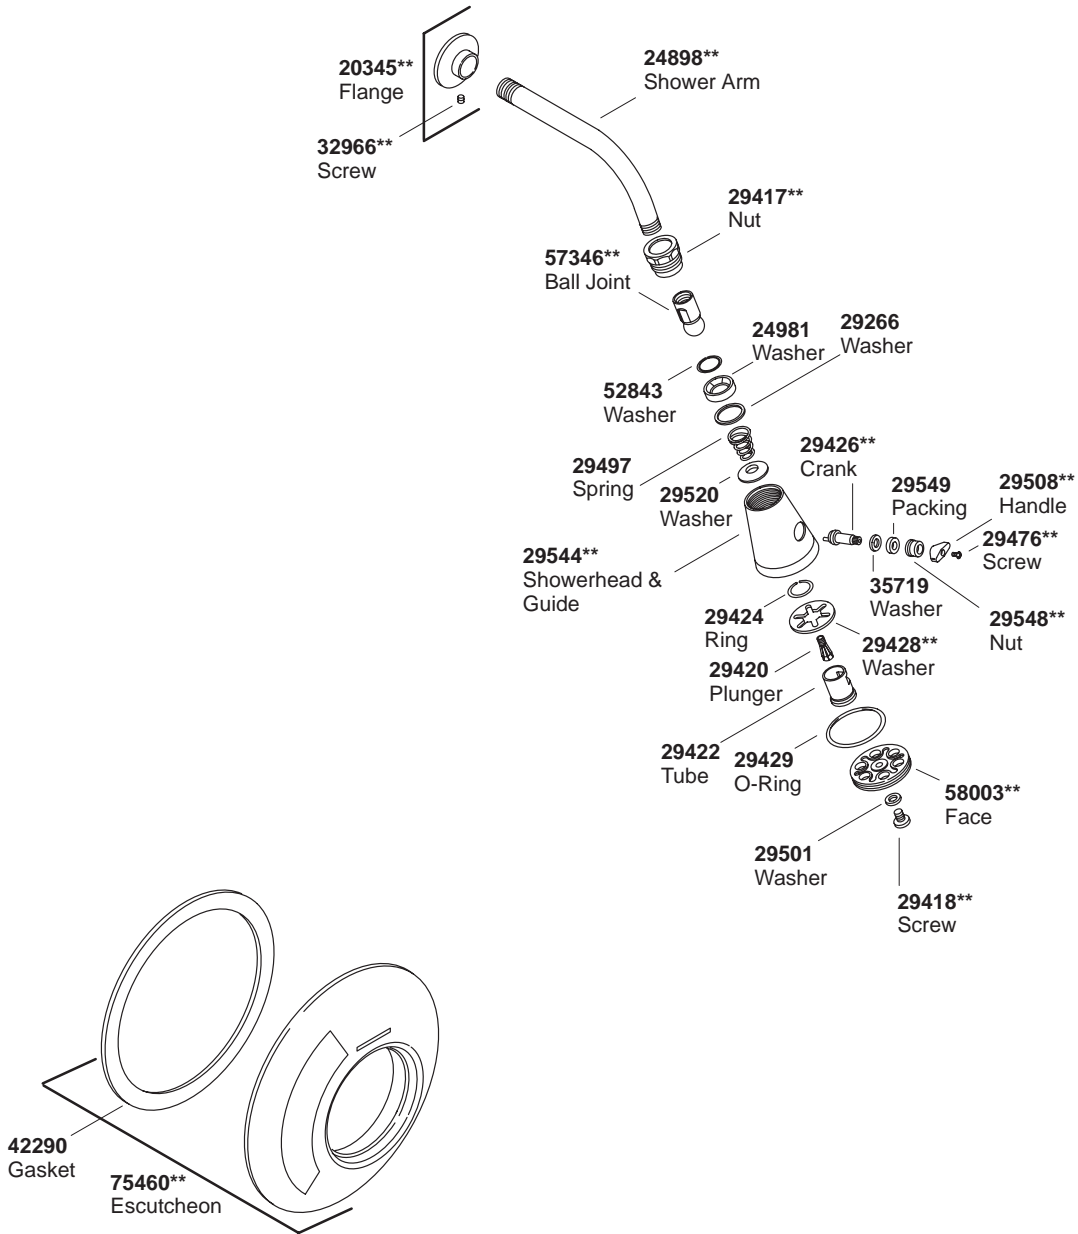

KOHLER® SERVICE PARTS

ANTIQUE™ RITE-TEMP™ BATH AND SHOWER FAUCET TRIM

K#	Diverter Spout	Showerhead and Arm	Six Prong Handle	Lever Handle	Oval Handle	Ceramic Dial Plate	Oval Handle Insert	Artist Edition
K-T130-3D-**-DB	X	X	X					
K-T130-4D-**-DB	X	X		X				
K-T130-9B-**-DB	X	X			X			
K-T132-3D-**-DB		X	X					
K-T132-4D-**-DB		X		X				
K-T132-9B-**-DB		X			X			
K-T134-3D-**-DB			X					
K-T134-4D-**-DB				X				
K-146-**-BA						X		
K-262-**-BA						X	X	
K-11103-**-**-AA						X	X	X

**Finish/color code must be specified when ordering.

**Finish/color code must be specified when ordering.