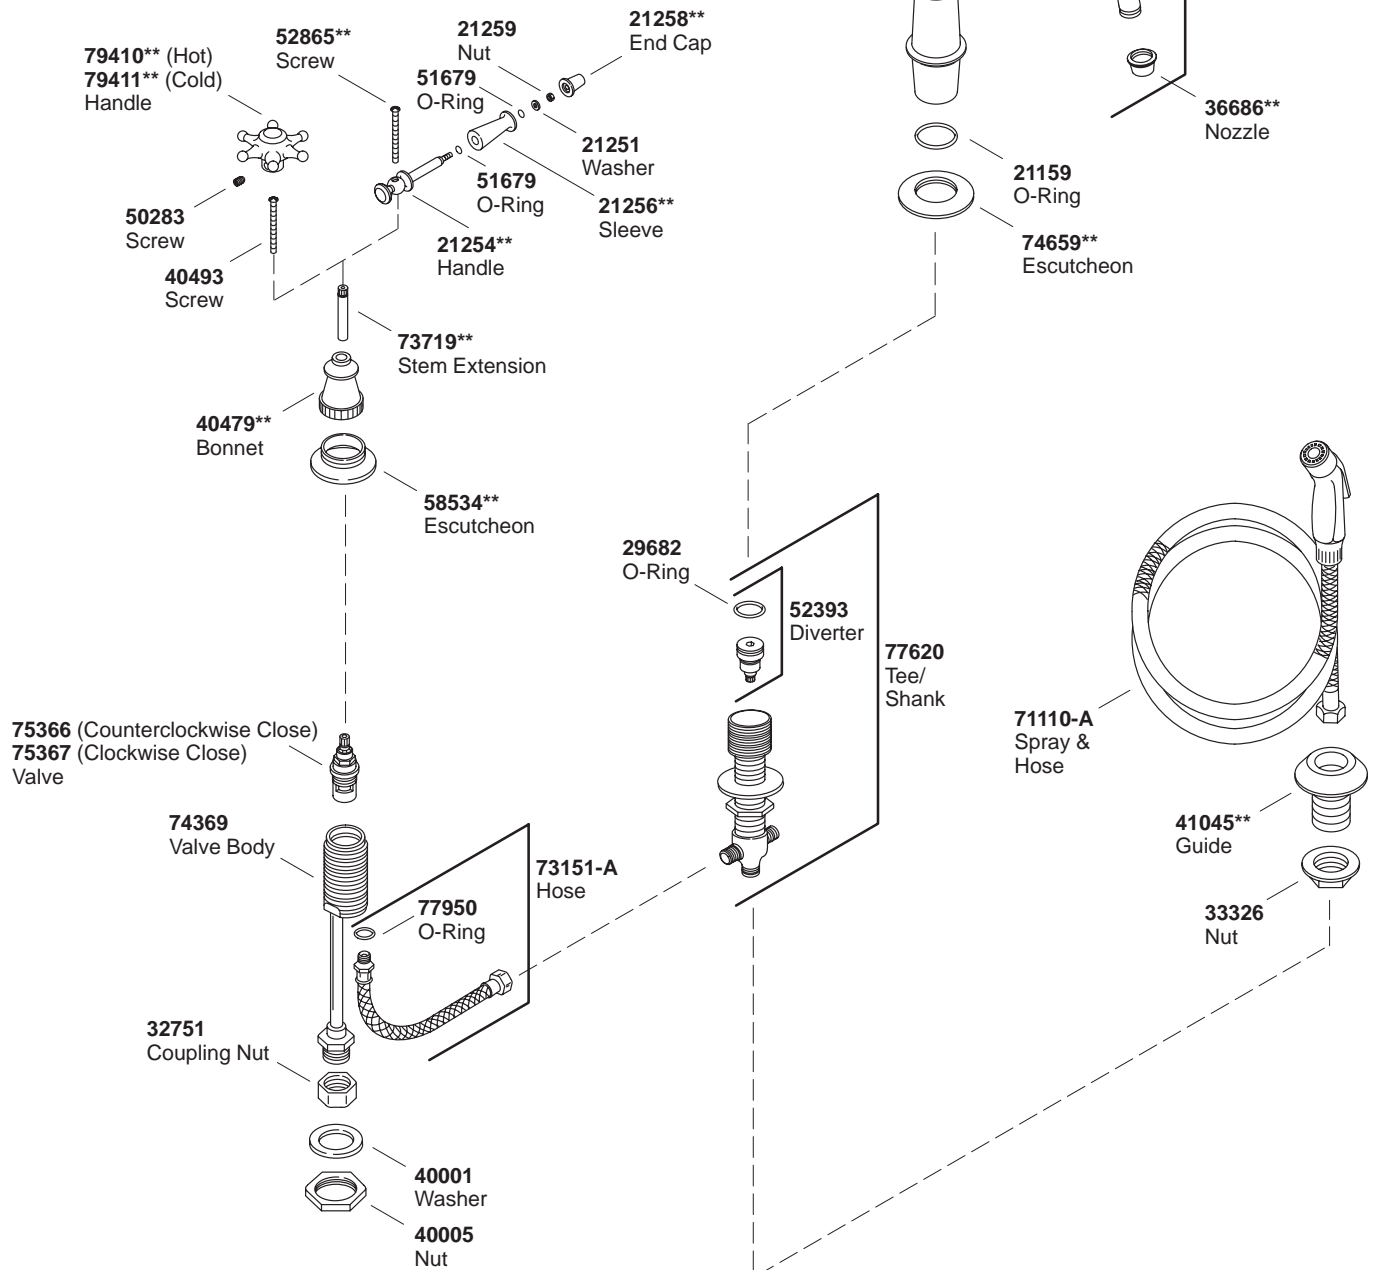

KOHLER[®] SERVICE PARTS

ANTIQUE™ SINK FAUCETS

| K# | Six-Prong Handles | Lever Handles |
|---------------|-------------------|---------------|
| K-158-3-**-DB | X | |
| K-158-4-**-DB | | X |

**Finish/color code must be specified when ordering.