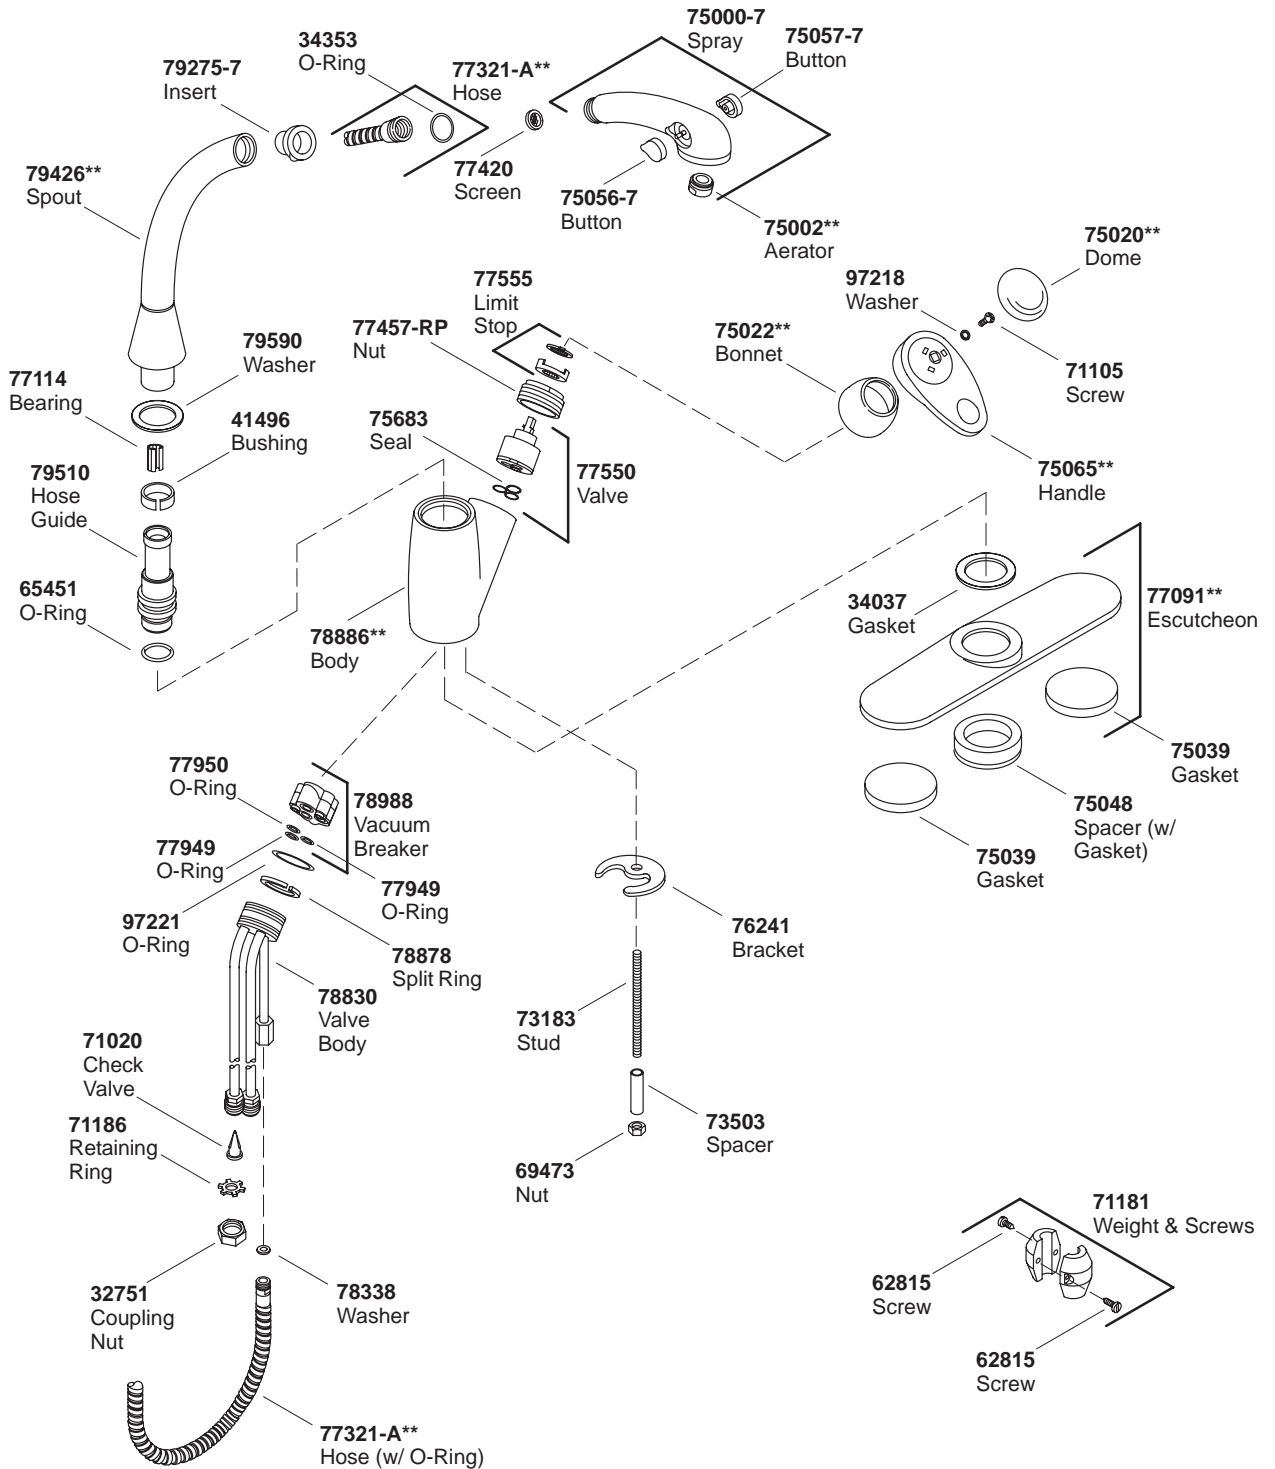

# KOHLER® SERVICE PARTS

## PRO-AVATAR™ PULL-OUT KITCHEN SINK FAUCET

K#
K-6340-BP-**-AA

\*\*Finish/color code must be specified when ordering.