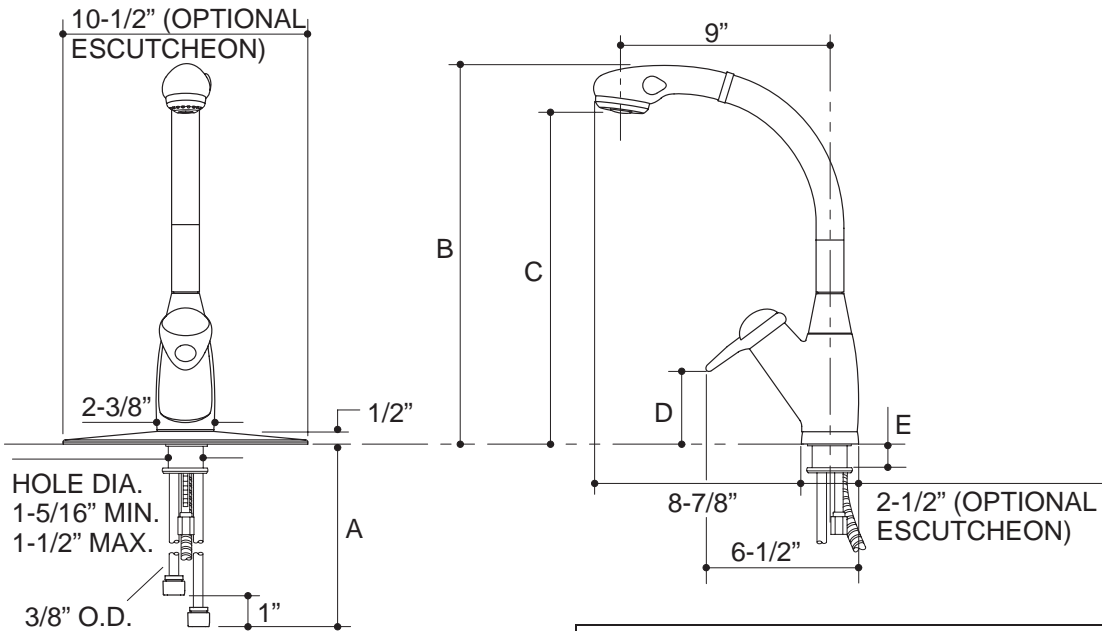

**KITCHEN SINK FAUCET  
K-6340-BP**

ADA

**FEATURES**

- Brass construction
- One-piece self-contained ceramic disc valve allows both volume and temperature control
- Temperature memory allowing faucet to be turned on and off at any temperature setting
- High-temperature limit stop
- 9" high-arch swing spout with integral spray and retractable hose
- Integral vacuum breaker
- Touch control for stream-to-spray water flow
- Black sprayhead
- Single-hole or three-hole installation options
- 2.2 gallons per minute
- Front lever handle

**PRODUCT SPECIFICATION:**

Single-control pull-out spray kitchen sink faucet shall be of brass construction. The valve shall be a one-piece, self-contained ceramic disc valve, and allows both volume and temperature control. The valve shall feature temperature memory, allowing the faucet to be turned on and off at any temperature setting, and includes a high-temperature limit stop. Product shall include 9" high-arch swing spout with integral sprayhead, retractable hose, integral vacuum breaker, 10-1/2" escutcheon for three-hole installations, and front lever handle. Faucet shall be Kohler Model K-6340-BP-CP.