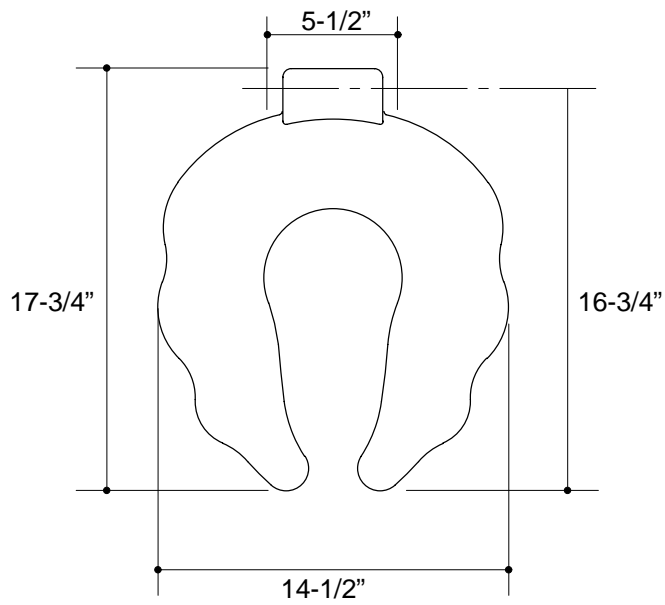

FEATURES

- Round open front
- Solid plastic
- With smaller opening
- Scalloped side handles for comfort and support of young children
- Less cover
- Includes an anti-microbial agent formed into the plastic which inhibits the growth of bacteria and germs on the toilet seat

PRODUCT SPECIFICATION:

The toilet seat shall be round open front with smaller opening and scalloped side handles for comfort and support of young children. Toilet seat shall be made of solid plastic. Toilet seat shall be less cover. Toilet seat shall include an anti-microbial agent which inhibits the growth of bacteria and germs. Toilet seat shall be Kohler Model K-4686-AB_____.