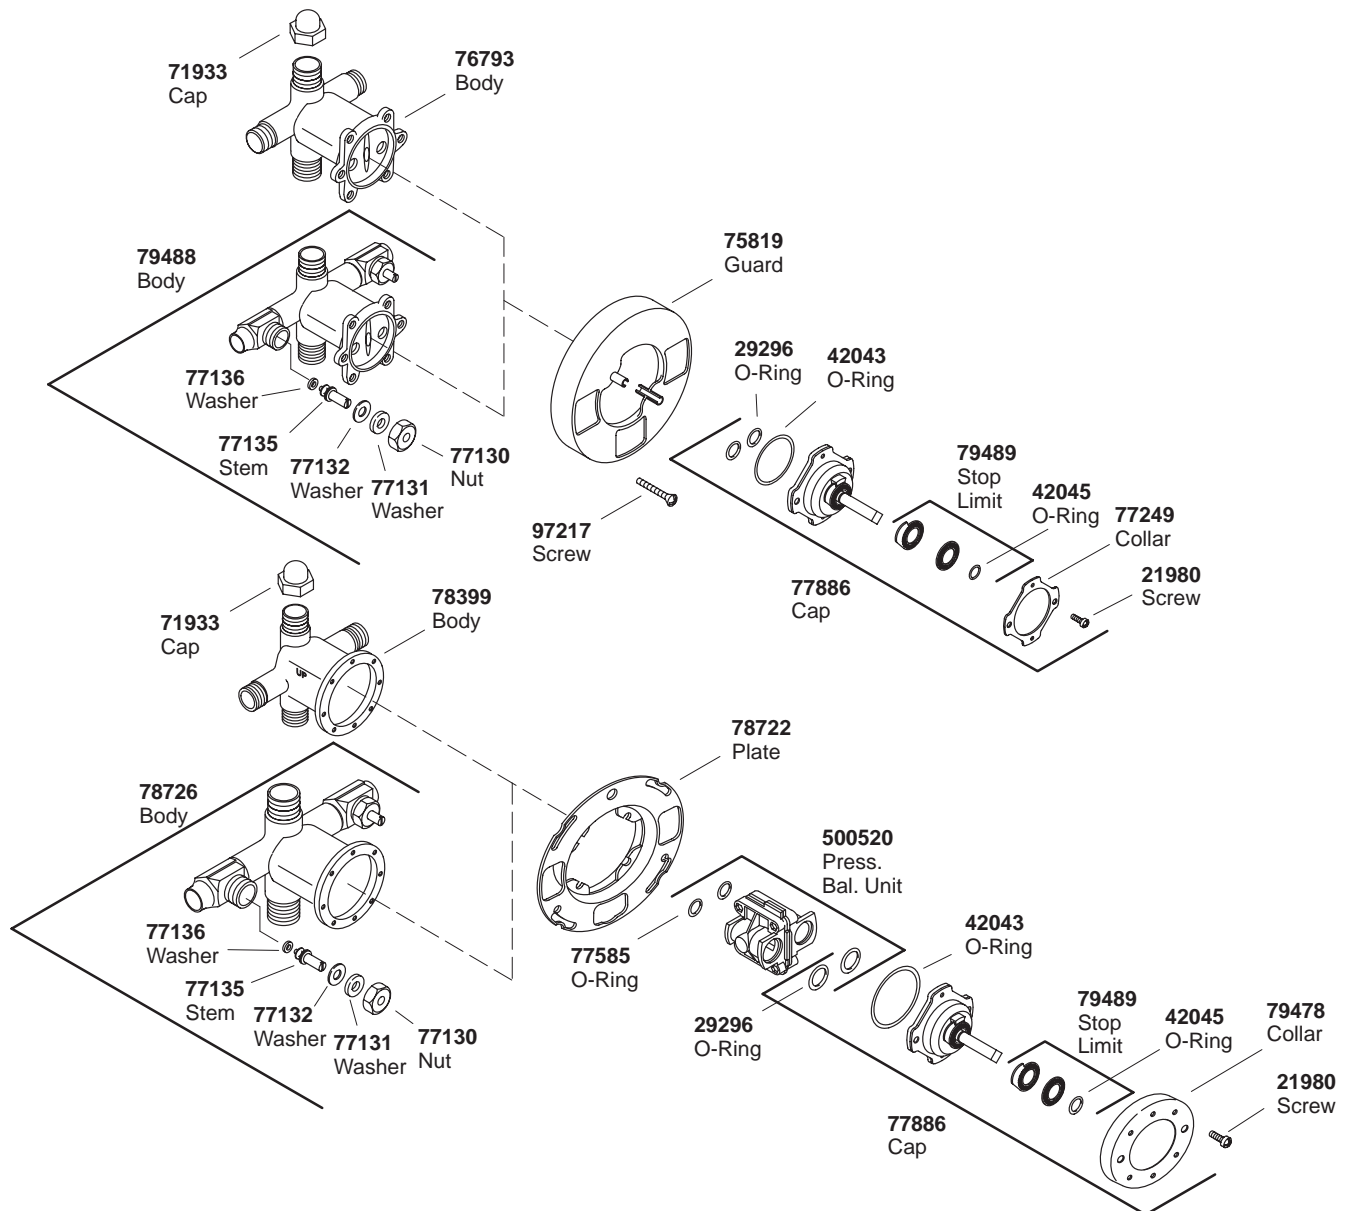

KOHLER[®] SERVICE PARTS

CORALAIS™ SINGLE CONTROL VALVES

K#	Non-Pressure Balancing Valve	Pressure Balancing Valve	Stops
K-15700-K-NA-AA	X		
K-P15700-K-NA-AA	X		
K-15700-KS-NA-AA	X		X
K-P15700-KS-NA-AA	X		X
K-15701-K-NA-CA		X	
K-P15701-K-NA-CA		X	
K-15701-KS-NA-CA		X	X
K-P15701-KS-NA-CA		X	X

****Finish/color code must be specified when ordering.**