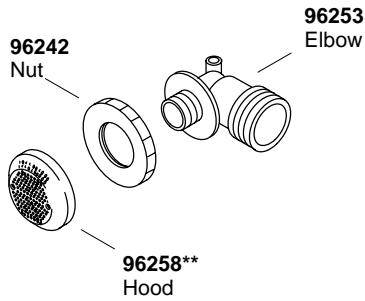

KOHLER® SERVICE PARTS

SYSTEM BASIC

K#
K-1131-D-**-AA
K-1144-D-**-AA

**Finish/color code must be specified when ordering.