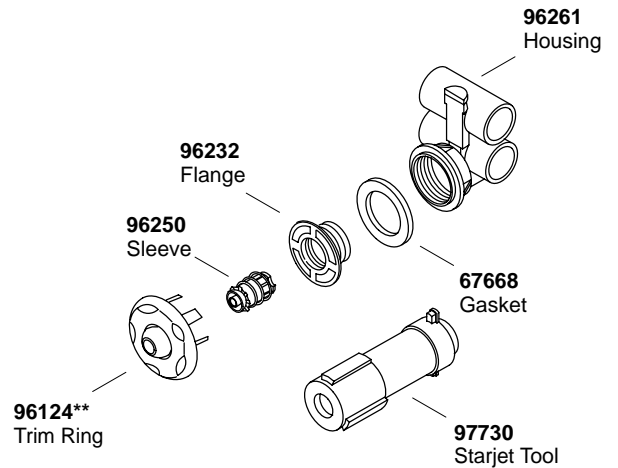

KOHLER® SERVICE PARTS

SYSTEM BASIC

K#
K-1131-D-**-AA
K-1144-D-**-AA

**Finish/color code must be specified when ordering.