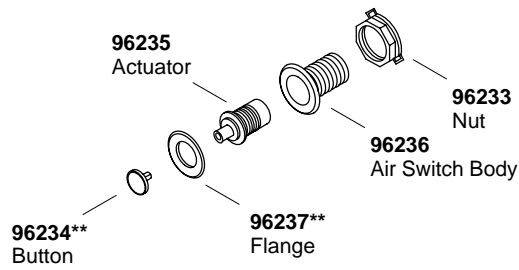

KOHLER® SERVICE PARTS

SYSTEM BASIC

K#
K-1131-D-**-AA
K-1144-D-**-AA

**Finish/color code must be specified when ordering.