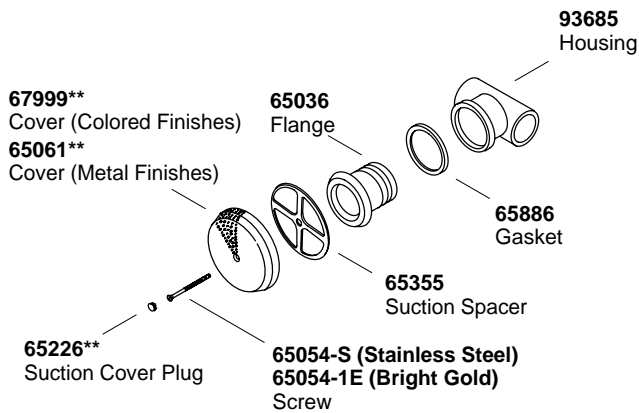

KOHLER® SERVICE PARTS

SYSTEM BASIC

K#
K-1131-D-**-AA
K-1144-D-**-AA

**Finish/color code must be specified when ordering.