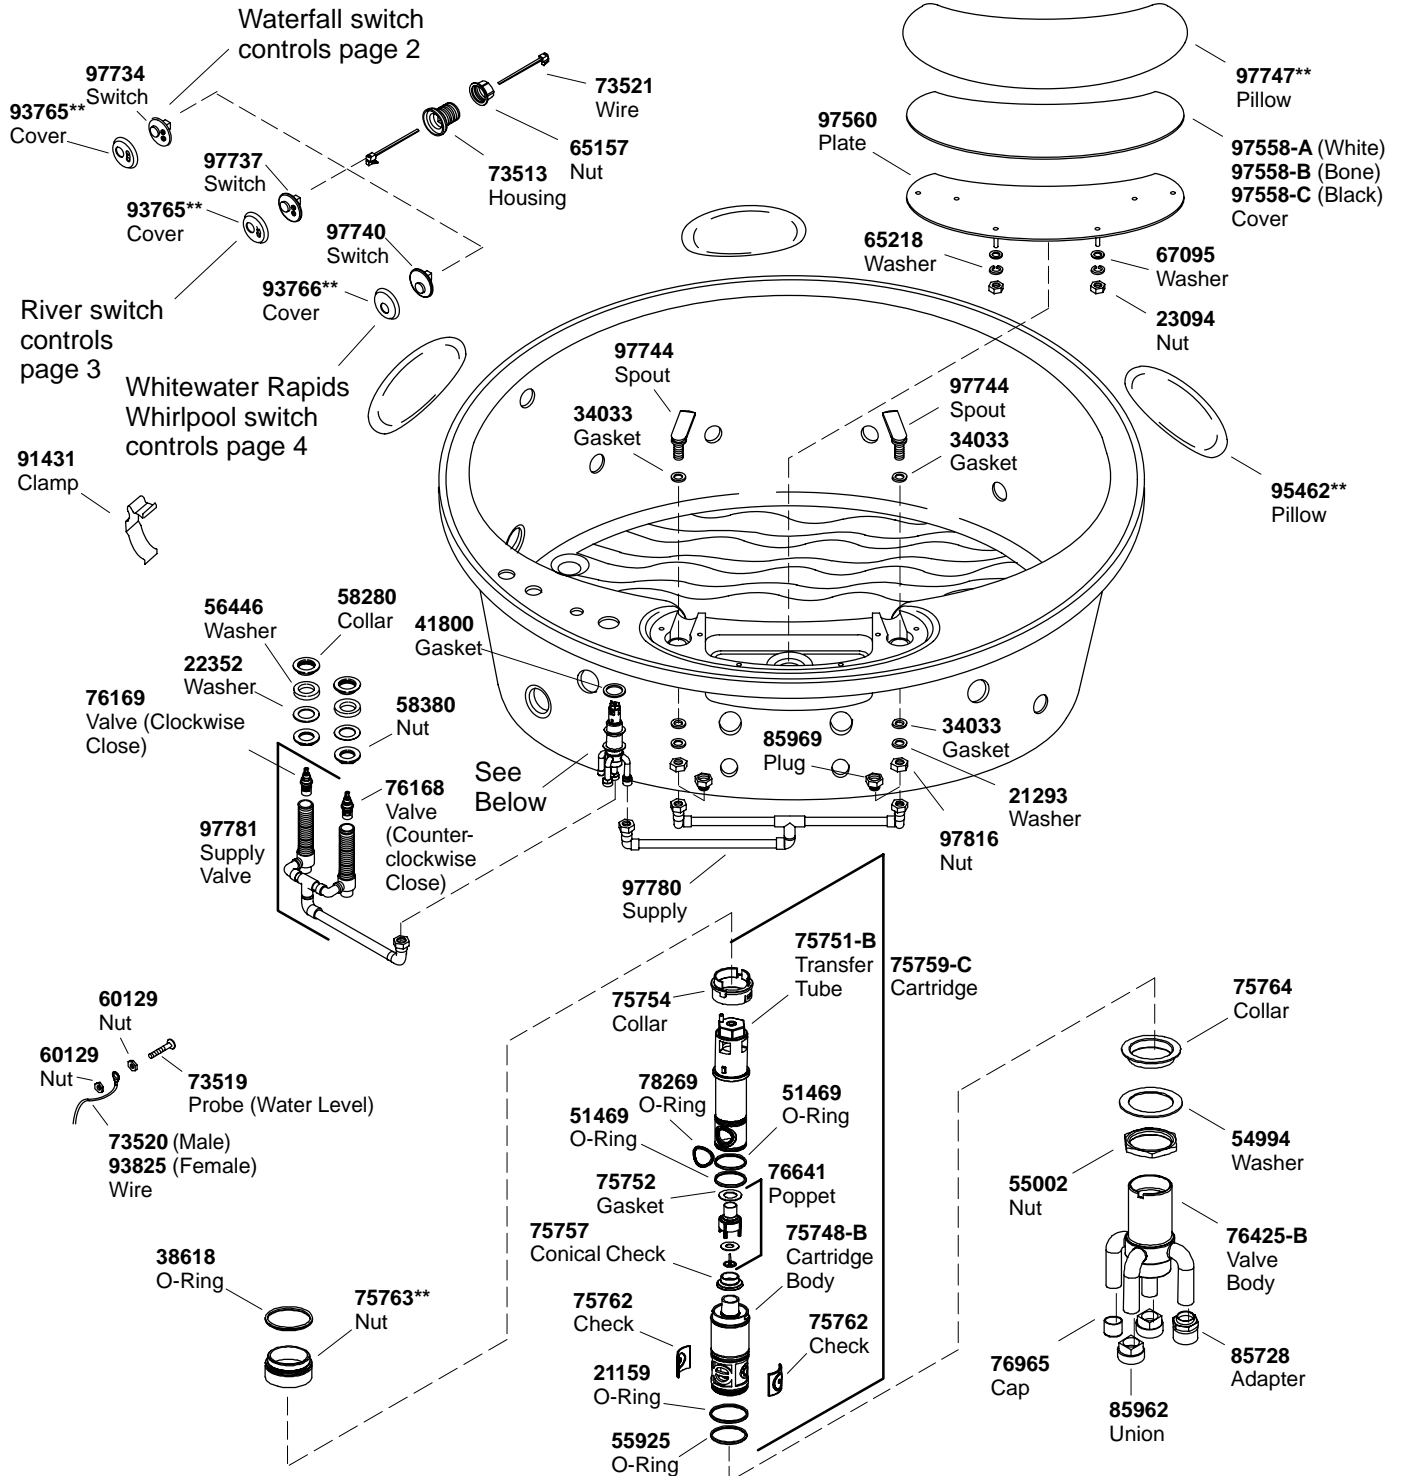

KOHLER[®] SERVICE PARTS

RIVERBATH™

K#	
K-1397-**-AA	With Integral Fill
K-1399-**-AA	Without Integral Fill
K-9661-**-AA	Jet Trim Only

**Finish/color code must be specified when ordering.

**Finish/color code must be specified when ordering.