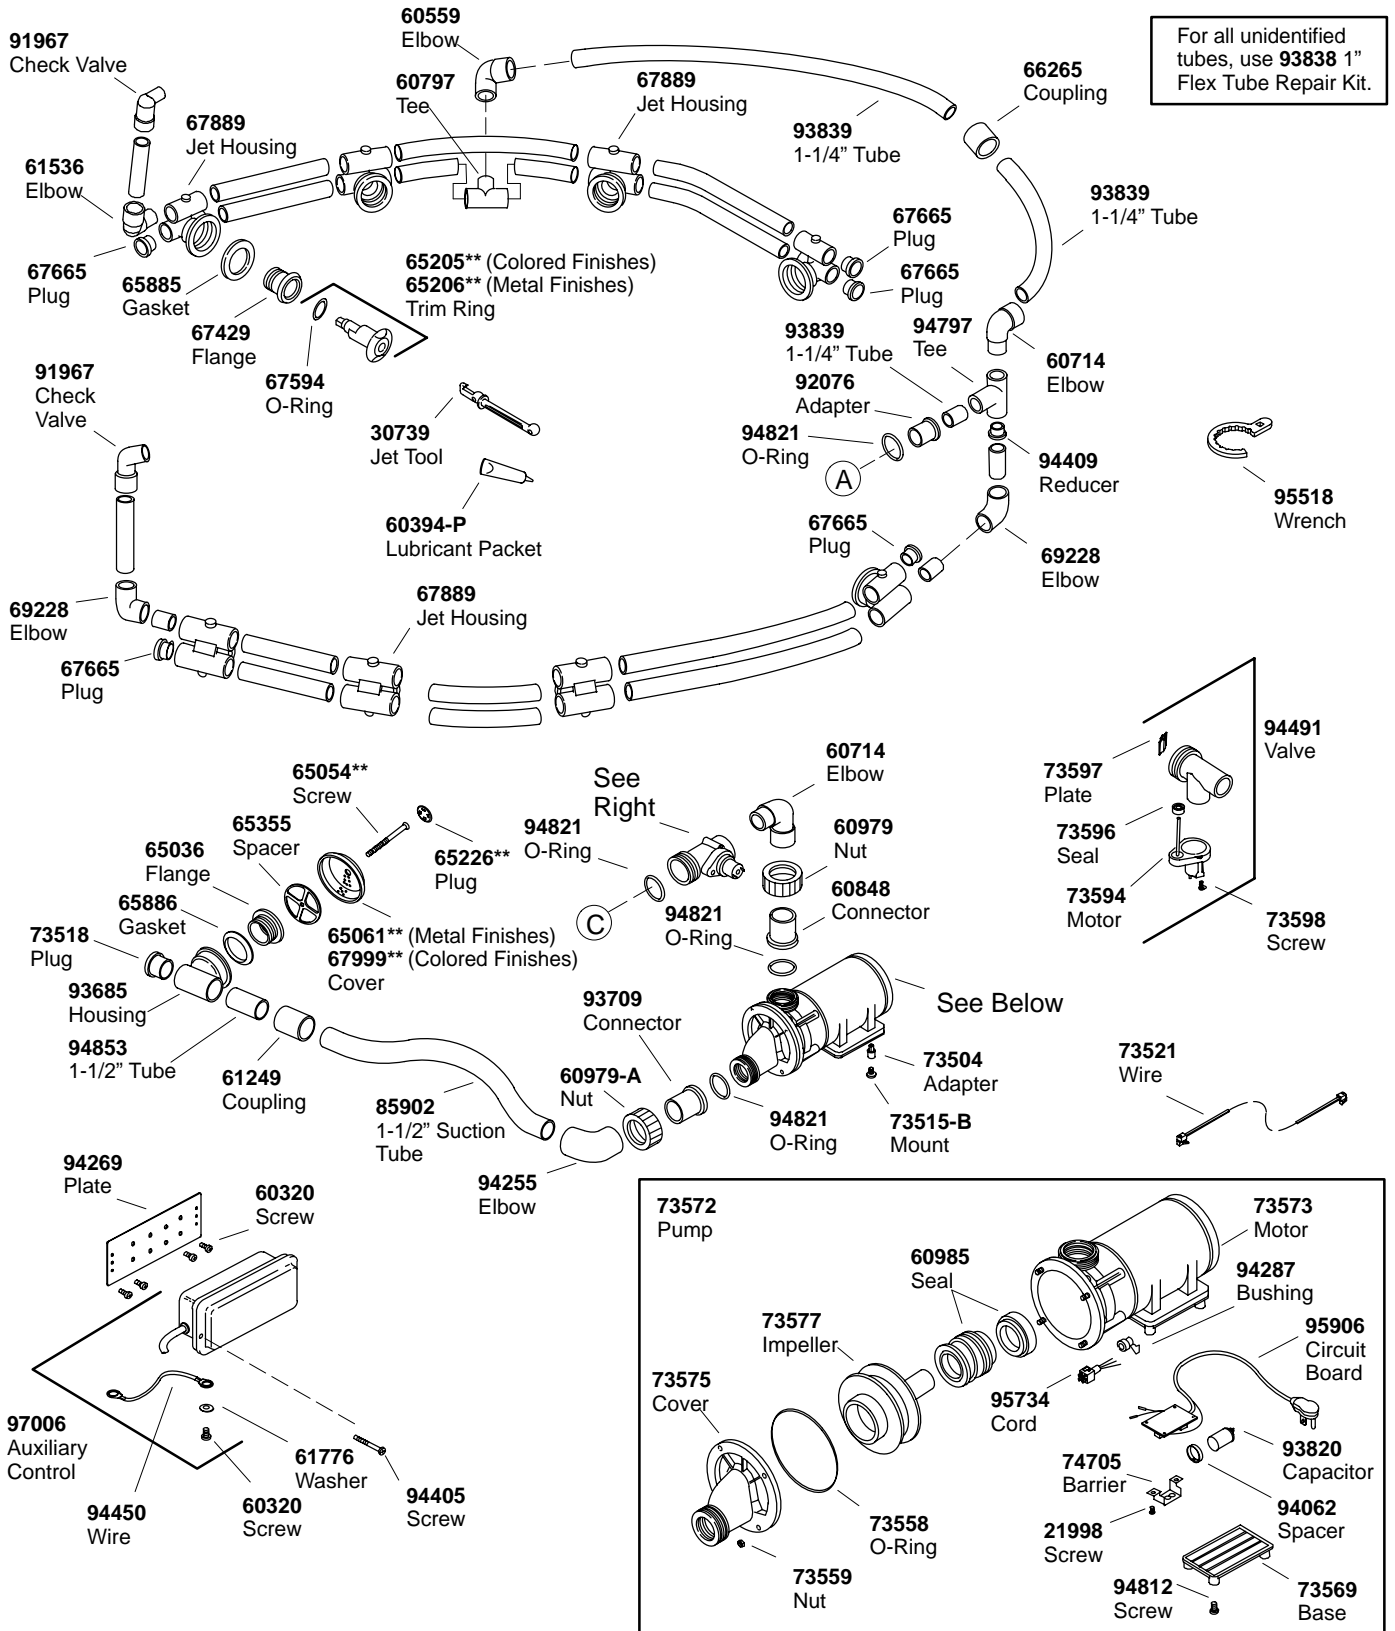

KOHLER[®] SERVICE PARTS

RIVERBATH™

K#	
K-1397-**-AA	With Integral Fill
K-1399-**-AA	Without Integral Fill
K-9661-**-AA	Jet Trim Only

**Finish/color code must be specified when ordering.

**Finish/color code must be specified when ordering.