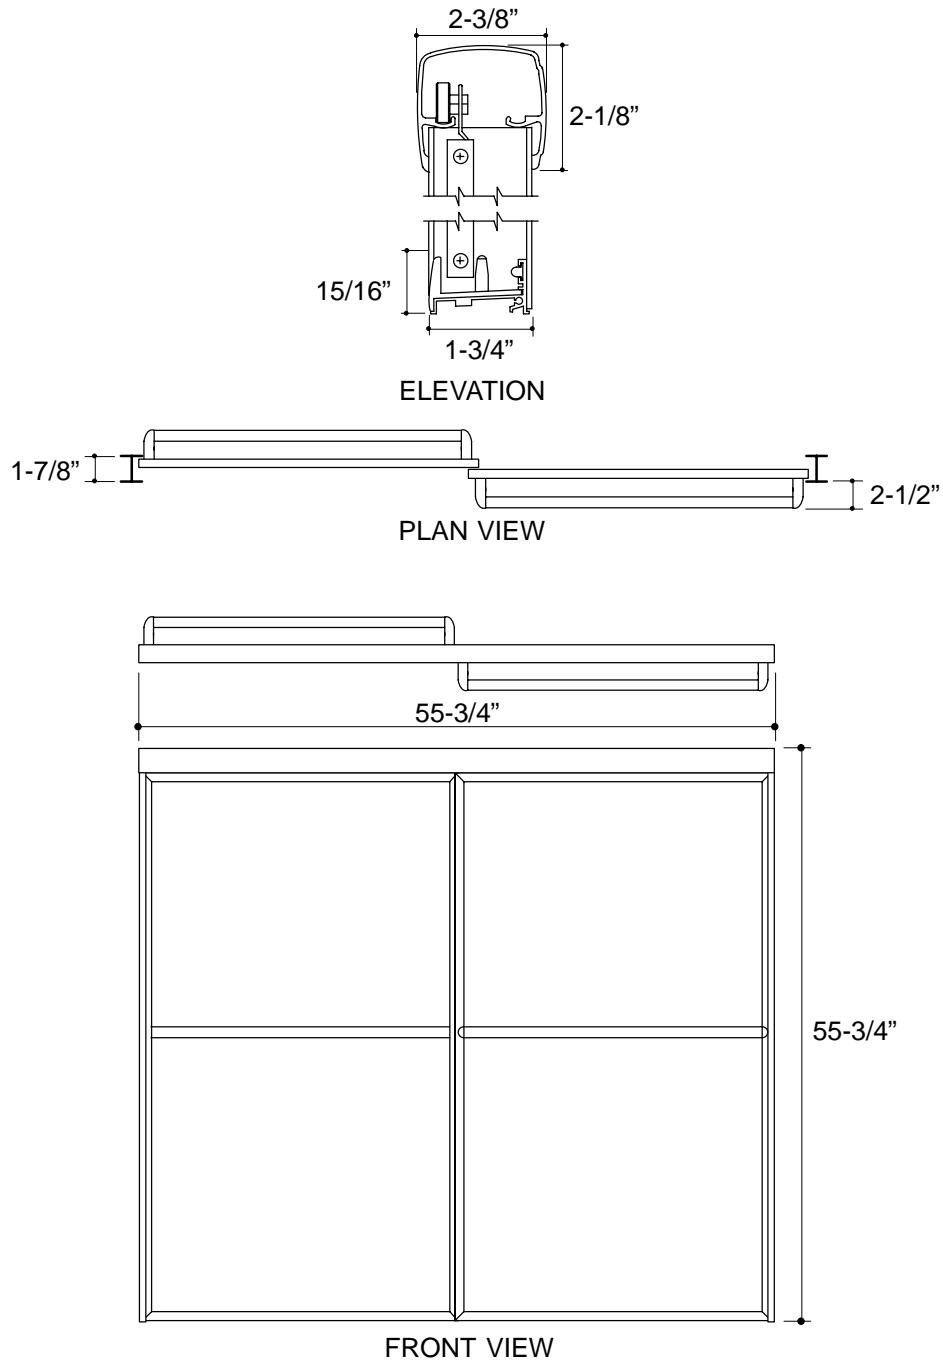

FOCAL COMPLIMENT®

PRODUCT DIAGRAM