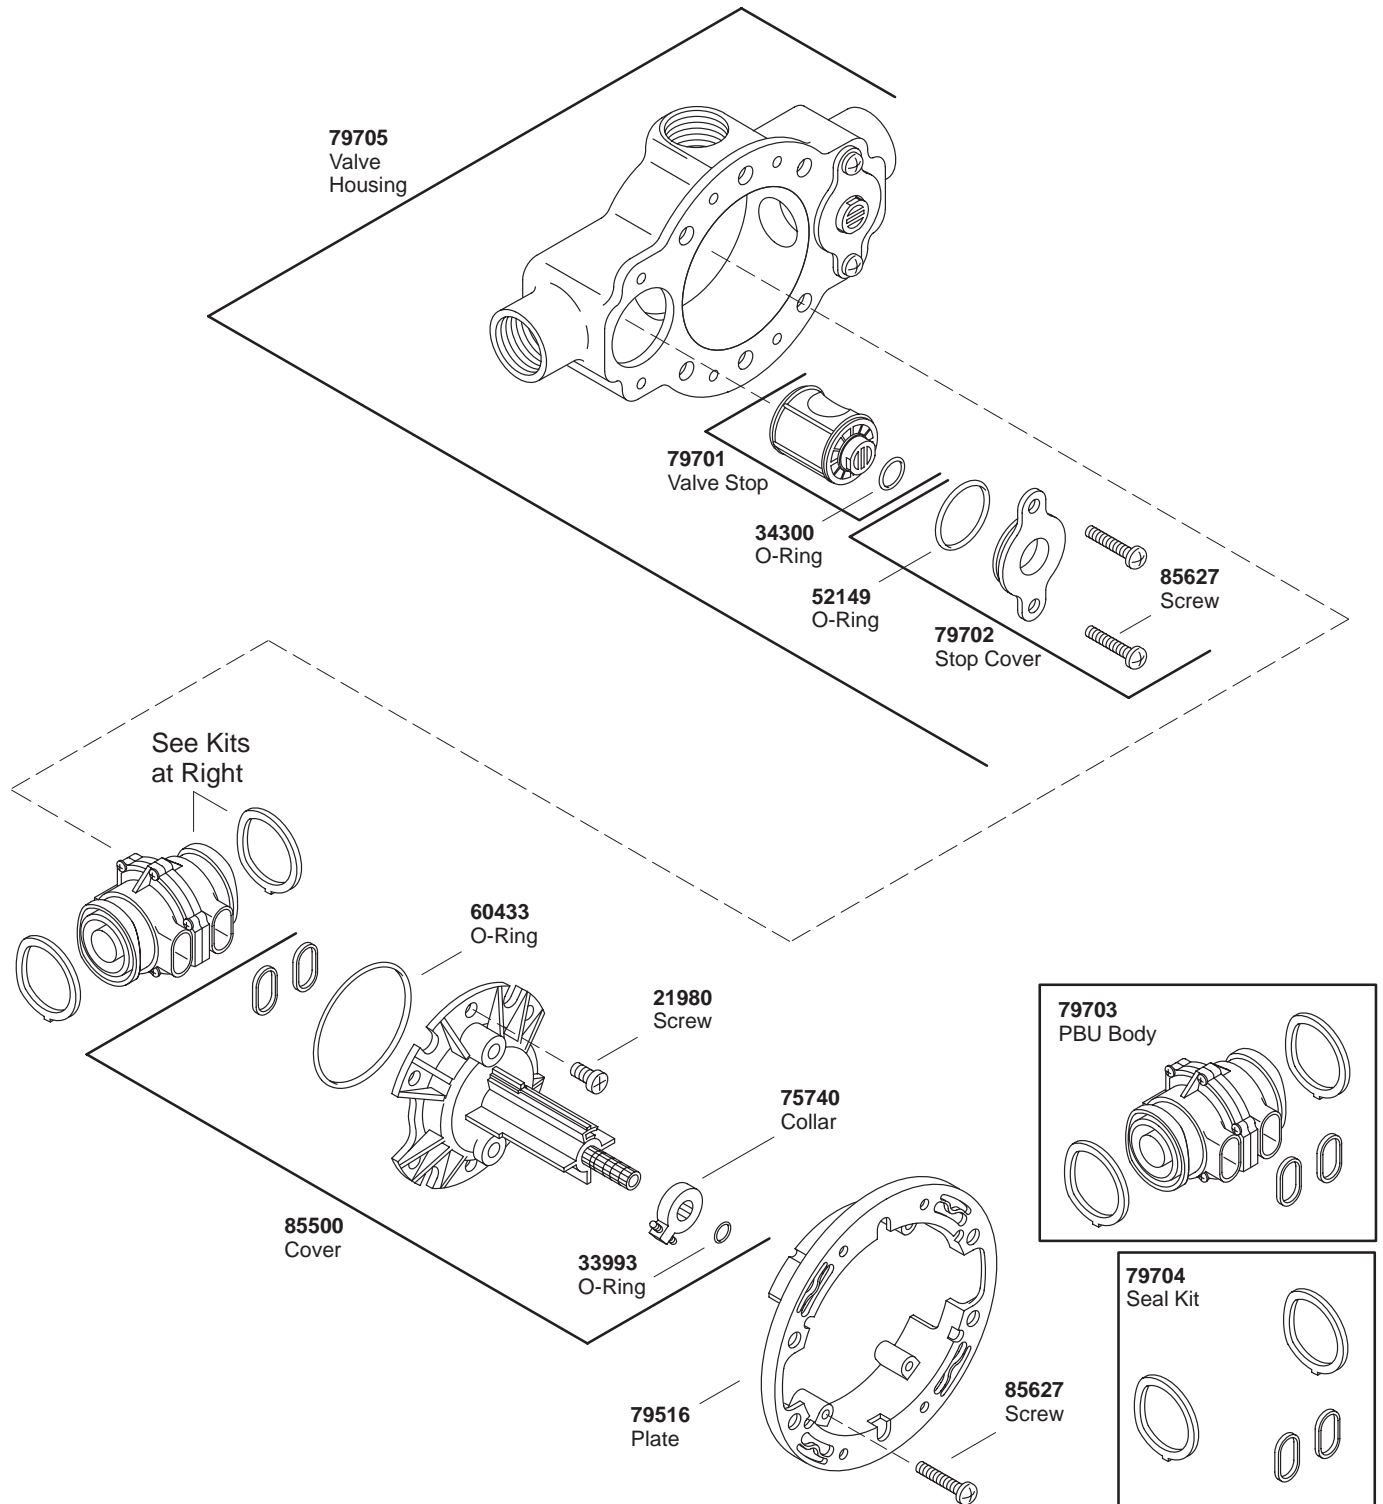

KOHLER[®] SERVICE PARTS

HIFLOW RITE-TEMP™
VALVE

K#
K-306-KS-NA-AA

****Finish/color code must be specified when ordering.**