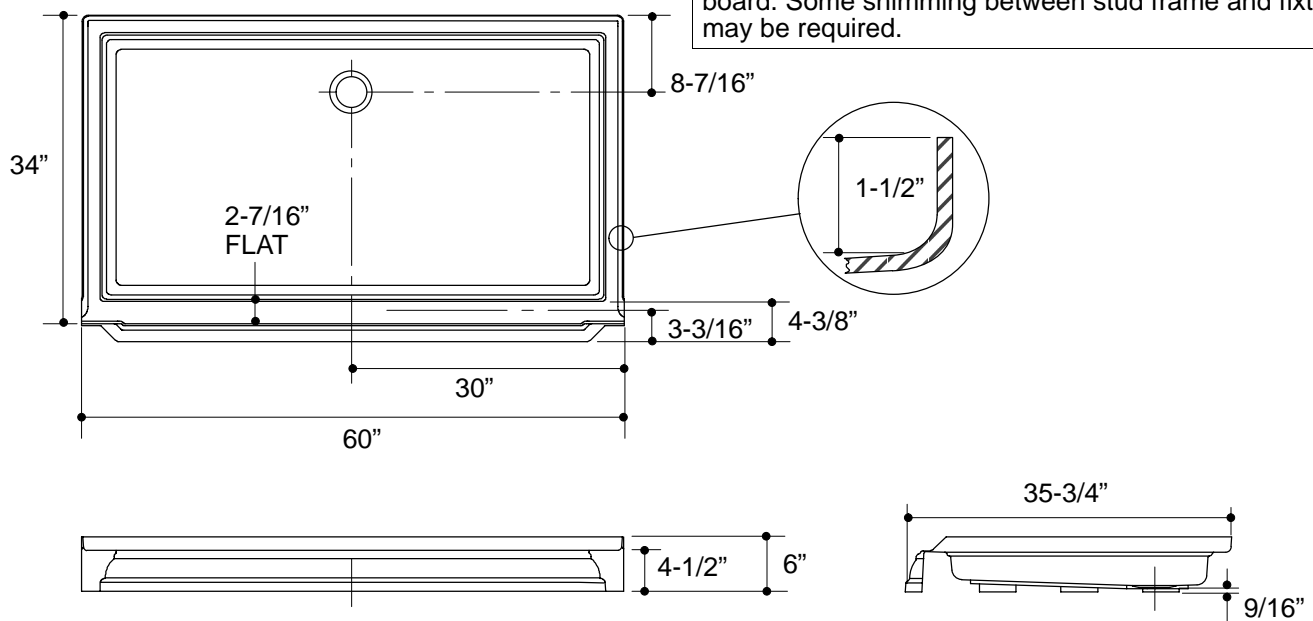

Fixture:	
Weight	68 lbs.
Configuration	1-piece
Drain Outlet	3-3/8" D.

Installation Notes

Refer to installation instructions included with fixture before beginning installation.

Roughing-In Notes

Fixture conforms to ANSI Standard Z124.2. All dimensions are nominal.

Stud opening tolerance (+1/4" -0"). When fire rated wall is specified, dimensions are to the inside of the wall board. Some shimming between stud frame and fixture may be required.