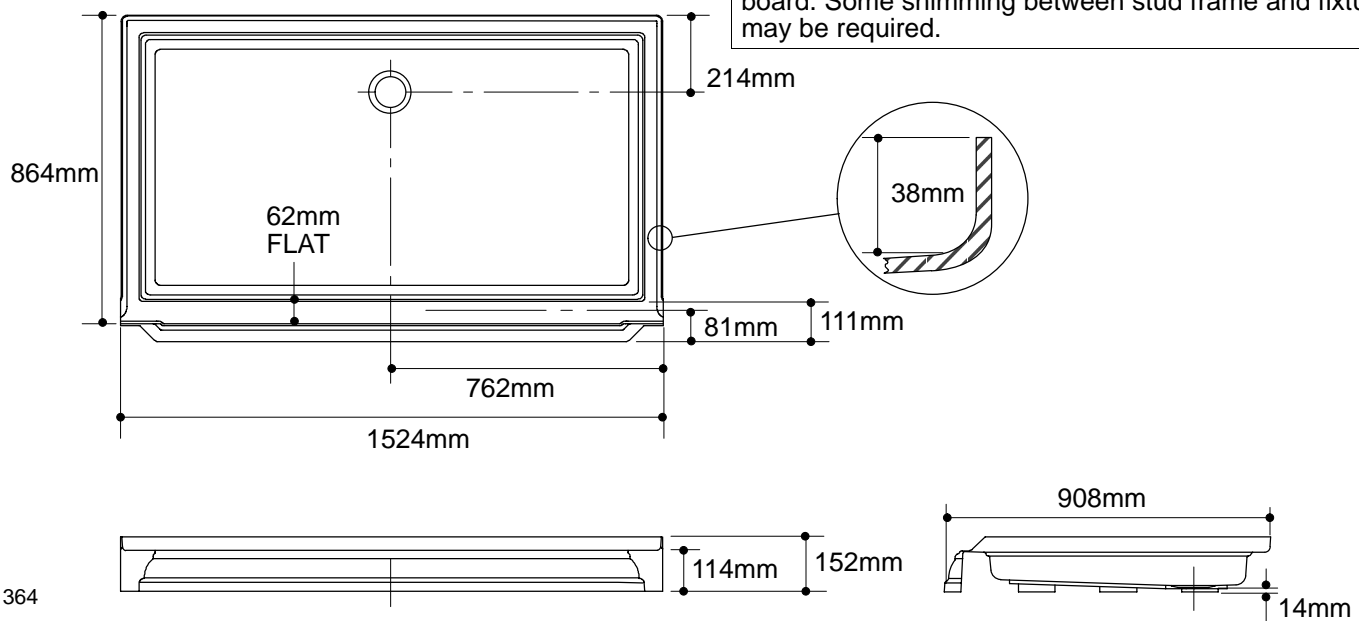

Product Information

| | |
|---------------|---------|
| Fixture: | |
| Weight: | 31 Kg. |
| Configuration | 1-piece |
| Drain Outlet | Ø86mm |

Installation Notes

Refer to installation instructions included with fixture before beginning installation.

Roughing-In Notes

Fixture conforms to ANSI Standard Z124.2. All dimensions are nominal.

Stud opening tolerance (+6mm -0mm). When fire rated wall is specified, dimensions are to the inside of the wall board. Some shimming between stud frame and fixture may be required.