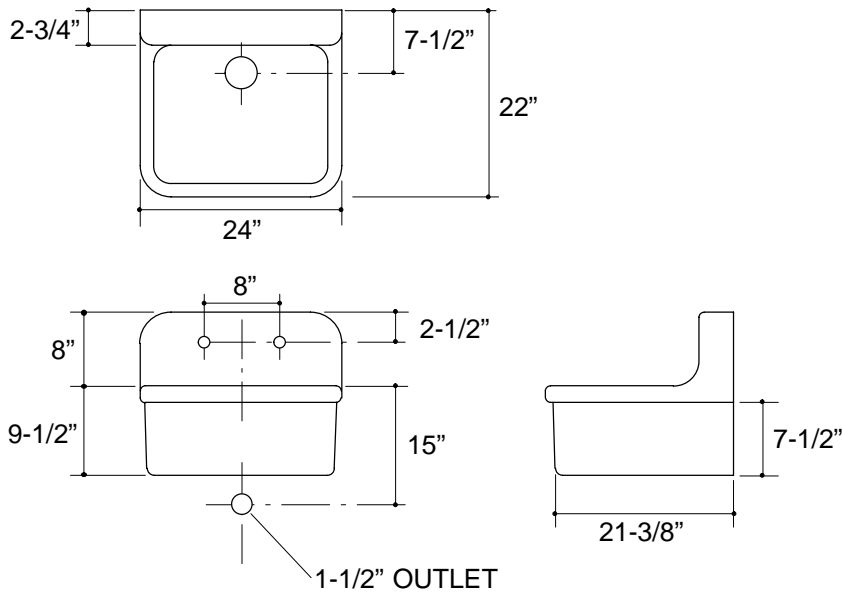

FEATURES

- 24" x 22"
- Vitreous china
- Single compartment
- Optional K-6013 bottom basin rack

CODES/STANDARDS APPLICABLE

Specified model meets or exceeds the following:

- ASME/ANSI A112.19.2M

COLORS/FINISHES

PRODUCT SPECIFICATION:

The sink shall be 24" in length, and 22" in width. Sink shall be made of vitreous china. Sink shall be single compartment. Sink shall have optional K-6013 bottom basin rack. Sink shall be Kohler Model K-12701-_____.

PRODUCT INFORMATION

Fixture*:		basin area	water depth
Sink		22" x 18"	8-5/8"
Outlet	3-5/8" D.		

.7<116

PRODUCT DIAGRAM