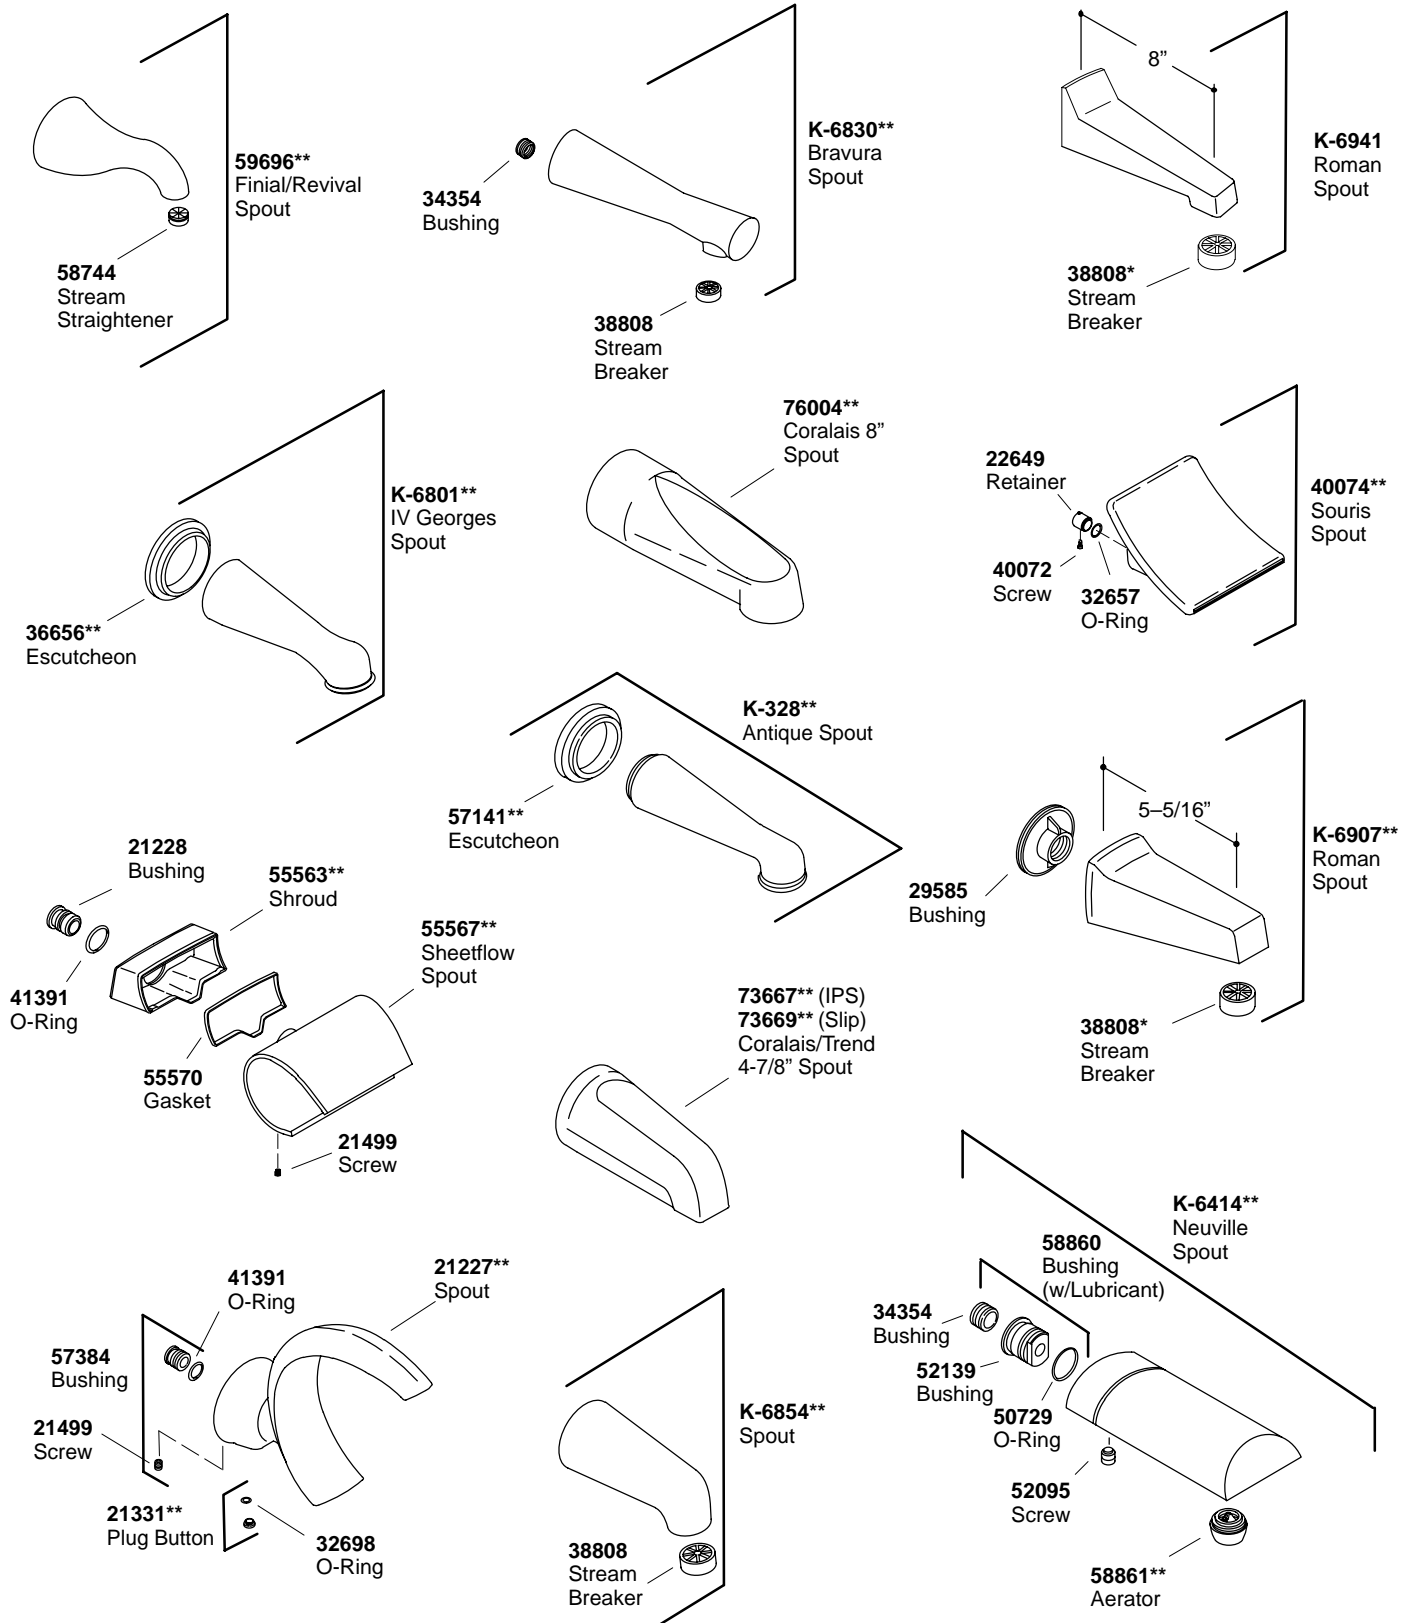

KOHLER® SERVICE PARTS

NON-DIVERTER WALL-MOUNT BATH SPOUTS

**Finish/color code must be specified when ordering.