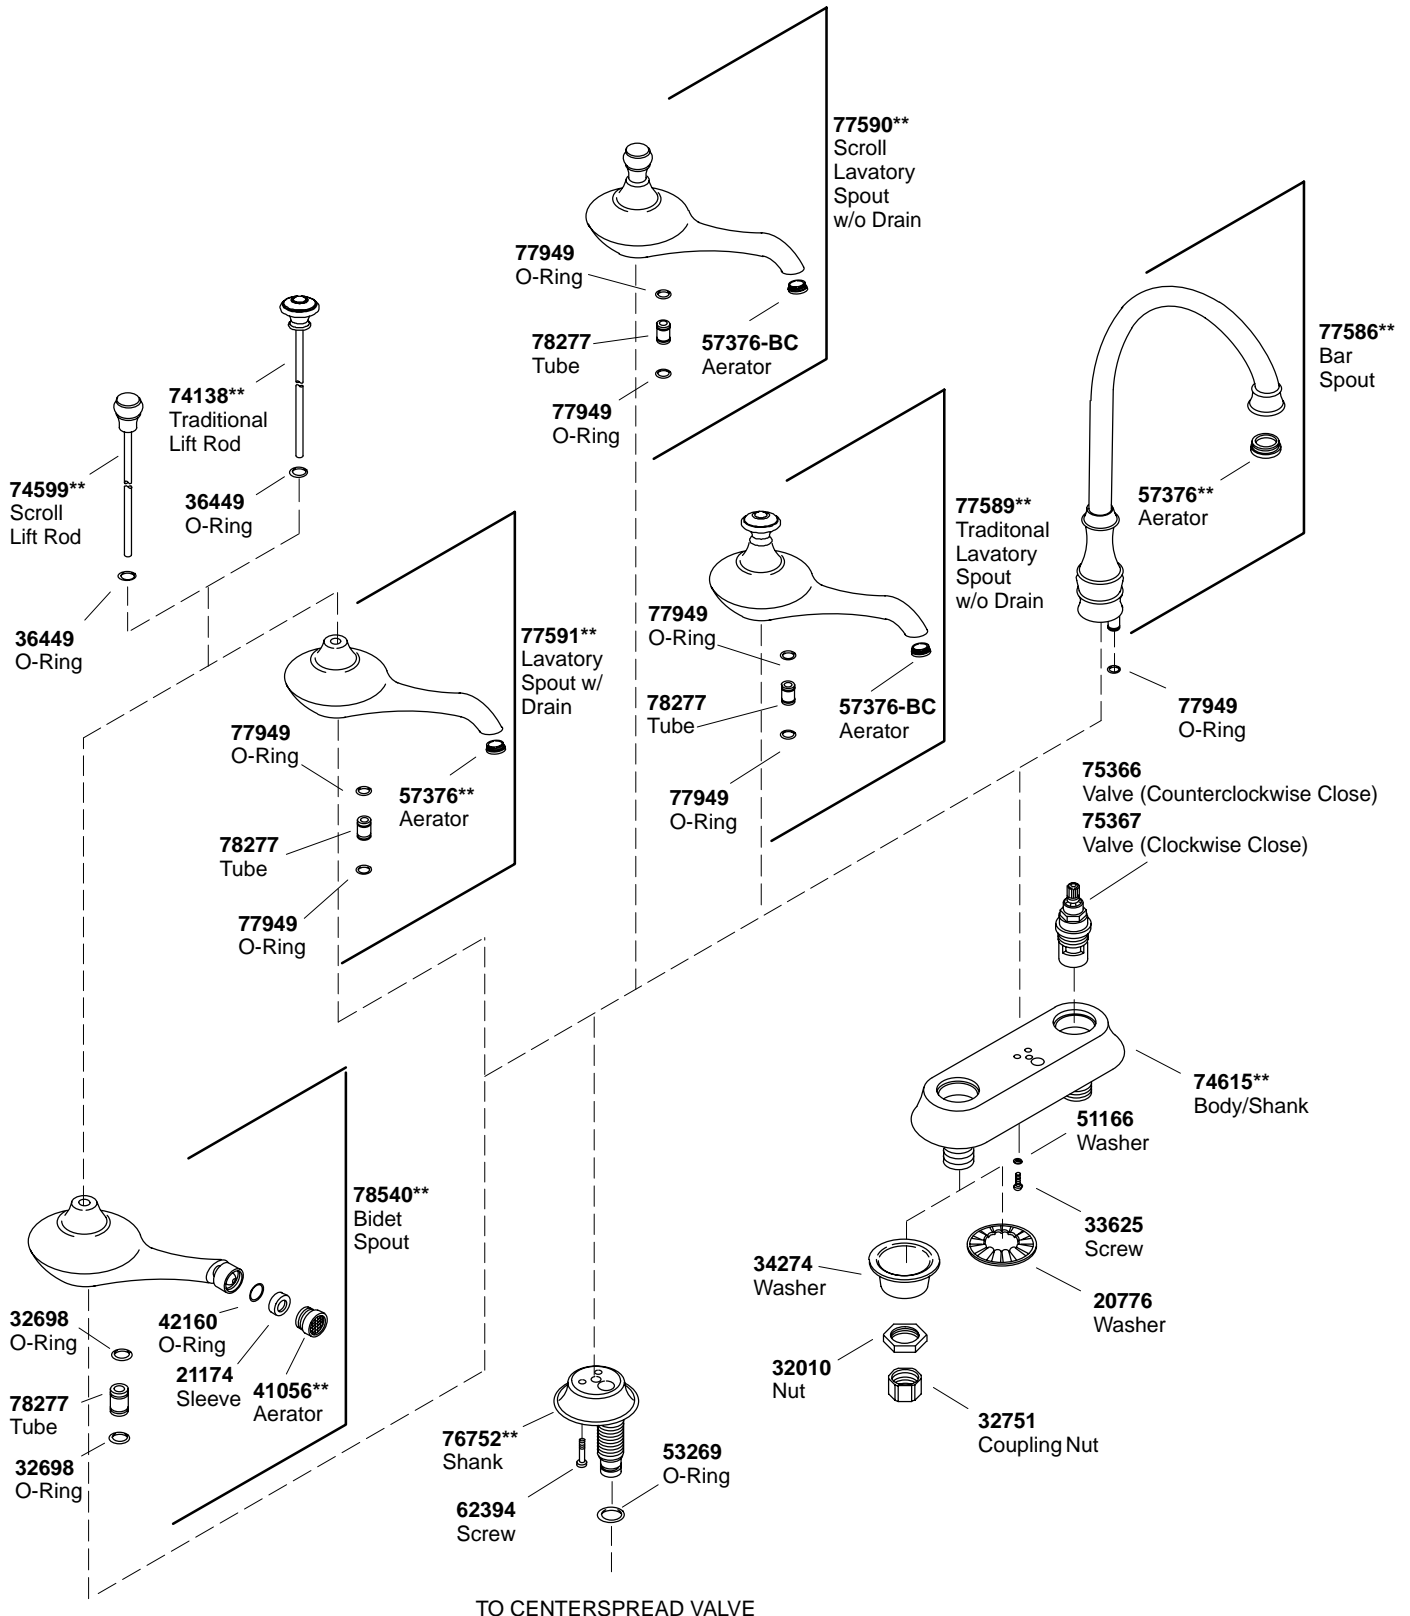

# KOHLER® SERVICE PARTS

## REVIVAL™ CENTERSET SPOUTS

\*\*Finish/color code must be specified when ordering.